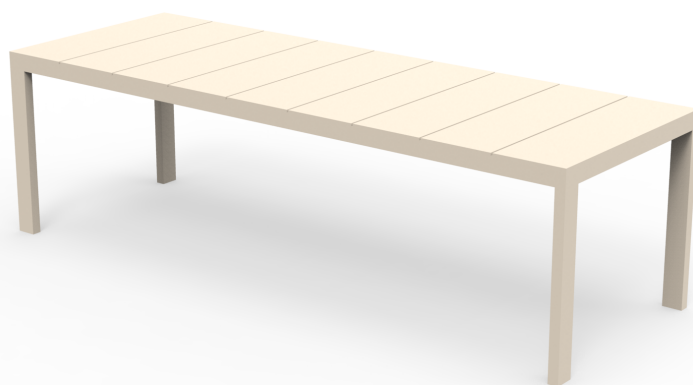

Posidonia dining table

by Ramón Esteve

Posidonia, the new collection of **designer outdoor furniture** is capable of creating an atmosphere of serenity and balance, awakening the user's sensibility and inviting them to enjoy every moment.