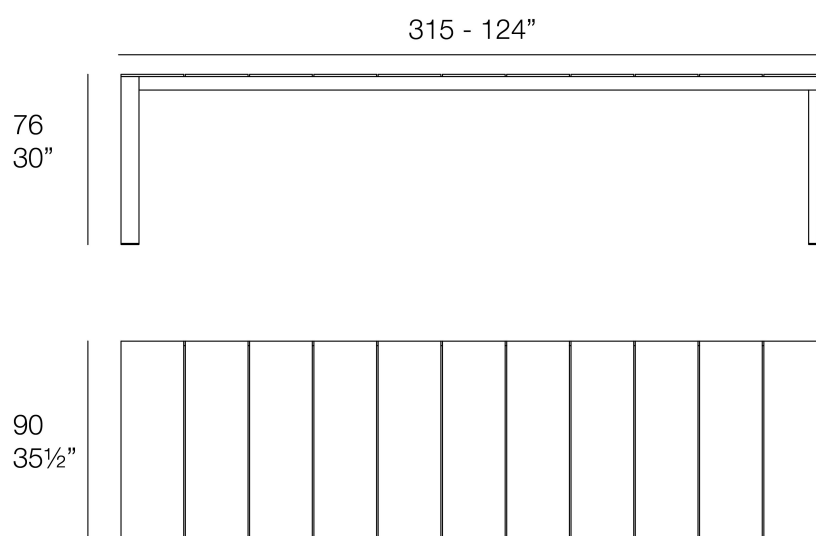

Info

Description

POSIDONIA Mesa Comedor 315
POSIDONIA Dinning 124"

Finishes

aluminium

ALUMINIUM

Ref. 54715

white