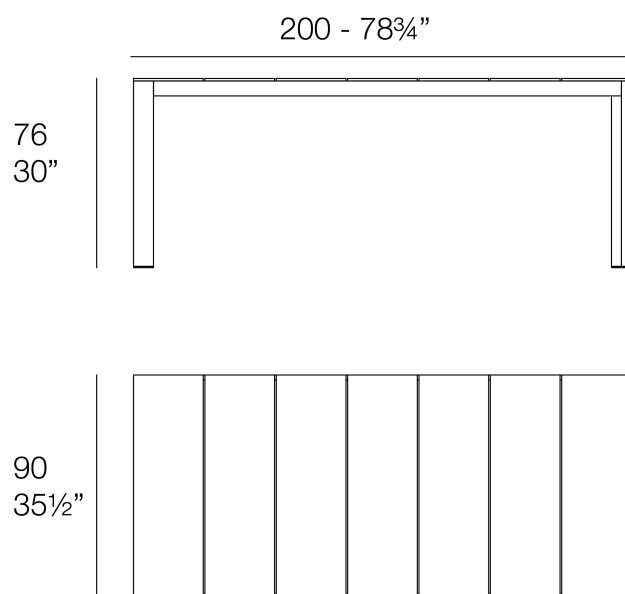

Info

Description

POSIDONIA Mesa Comedor 200
POSIDONIA Dinning 78³/₄"

Finishes

aluminium

ALUMINIUM

Ref. 54713

white