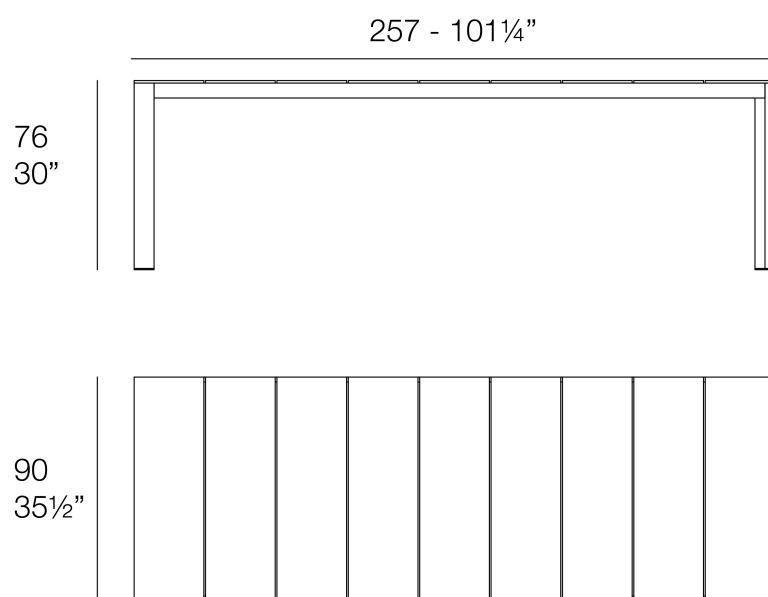

Info

Description

POSIDONIA Mesa Comedor 257
POSIDONIA Dinning 101¼"

Finishes

aluminium

ALUMINIUM

Ref. 54714

white