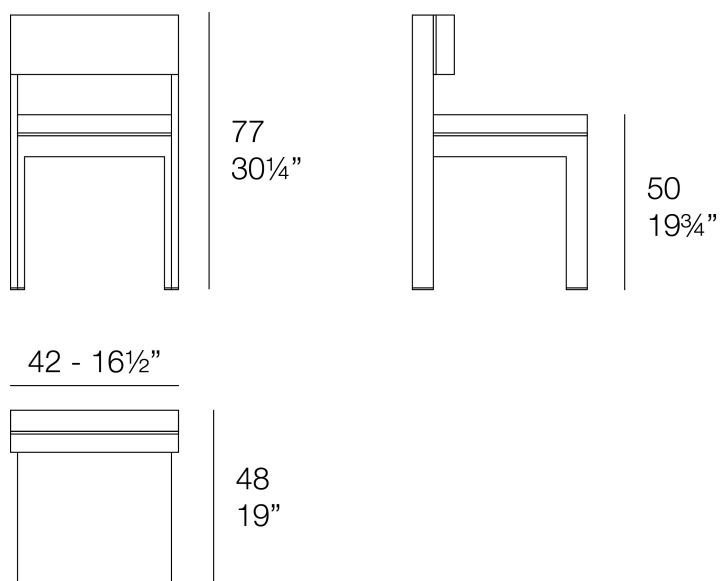

Info

Description

POSIDONIA Silla
POSIDONIA Chair

Finishes

aluminium

ALUMINIUM

Ref. 54733

white