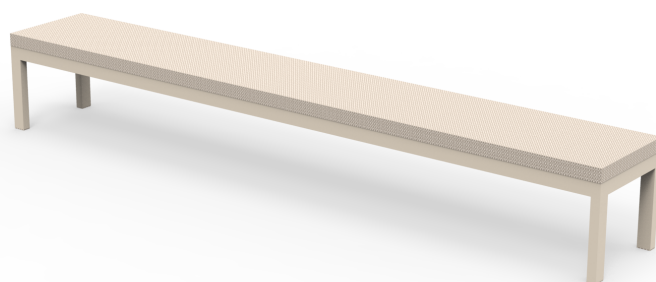

Lacquered aluminium profile.

Posidonia bench

by Ramón Esteve

Posidonia, the new collection of **designer outdoor furniture** is capable of creating an atmosphere of serenity and balance, awakening the user's sensibility and inviting them to enjoy every moment.