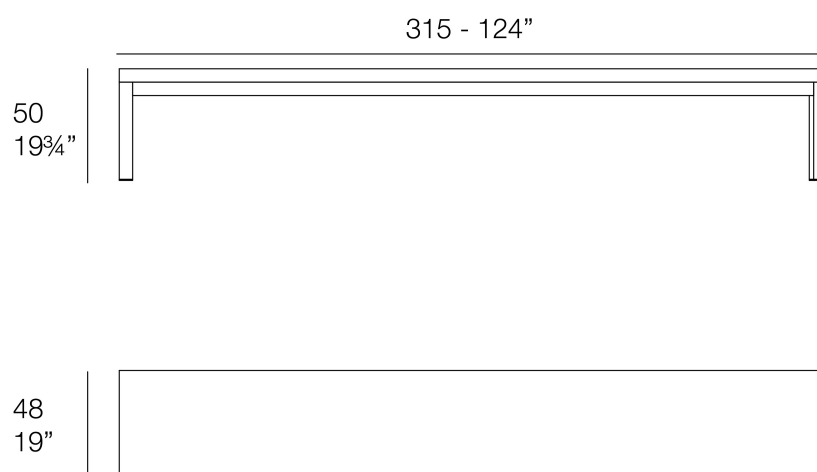

Info

Description

Weight: 23.5 Kg

POSIDONIA Banco 315
POSIDONIA Bench 124"

Finishes

aluminium

ALUMINIUM

Ref. 54720