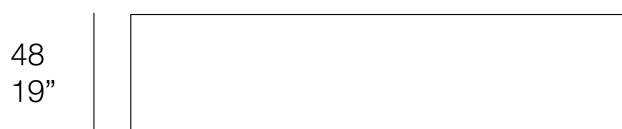

Info

Description

Weight: 12.5 Kg

POSIDONIA Banco 200
POSIDONIA Bench 78³/₄"

Finishes

aluminium

ALUMINIUM

Ref. 54718