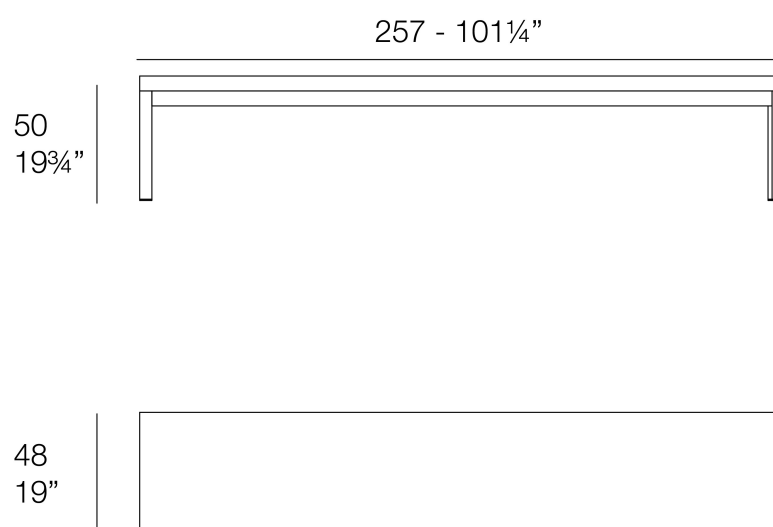

Info

Description

Weight: 17.5 Kg

POSIDONIA Banco 257
POSIDONIA Bench 101 1/4"

Finishes

aluminium

ALUMINIUM

Ref. 54719