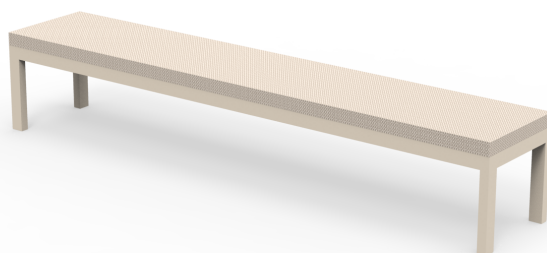

white

british gray

traffic gray

black

ecru

crema

castoro fiber

cacao

Lacquered aluminium profile.

Posidonia bench

by Ramón Esteve

Posidonia, the new collection of **designer outdoor furniture** is capable of creating an atmosphere of serenity and balance, awakening the user's sensibility and inviting them to enjoy every moment.