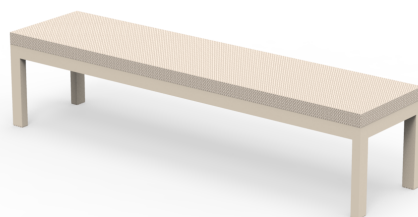

Posidonia bench

by Ramón Esteve

Posidonia, the new collection of **designer outdoor furniture** is capable of creating an atmosphere of serenity and balance, awakening the user's sensibility and inviting them to enjoy every moment.

Info

Description

Weight: 12.5 Kg

POSIDONIA Banco 200
POSIDONIA Bench 78³/₄"

Finishes

aluminium

ALUMINIUM

Ref. 54718

white

british gray

traffic gray

black

ecru

crema

castoro fiber

cacao

Lacquered aluminium profile.

Posidonia bench

by Ramón Esteve

Posidonia, the new collection of **designer outdoor furniture** is capable of creating an atmosphere of serenity and balance, awakening the user's sensibility and inviting them to enjoy every moment.