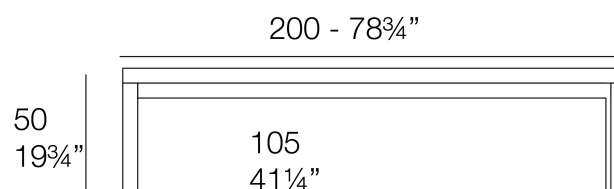

Info

Description

Weight: 12.5 Kg

POSIDONIA Banco 200
POSIDONIA Bench 78³/₄"

Finishes

aluminium

ALUMINIUM

Ref. 54718