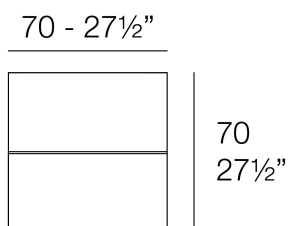

Info

Description

POSIDONIA Mesa Alta 70
POSIDONIA High Table 27½"

Finishes

aluminium

ALUMINIUM

Ref. 54716

white