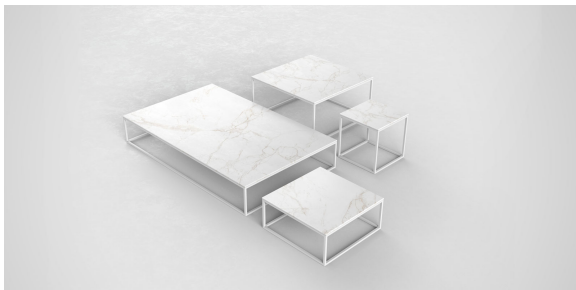

HPL black edge

Ambients

Pixel table 100x100x25

by Ramón Esteve

The Pixel outdoor sofa collection, designed by Ramón Esteve for Vondom, is inspired by the **small elements of colour that make up an image**, looking to connect the piece with the numerous possible outcomes that are generated as a result of how it is arranged.