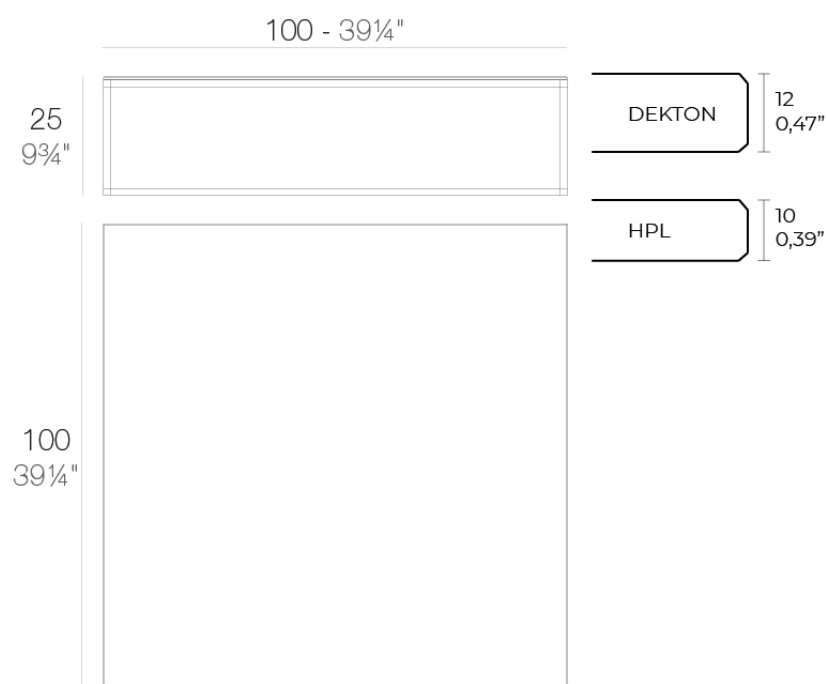

Info

Description

Item suitable for indoor and outdoor use.

Weight: 21.1 Kg

PIXEL Mesa Baja 100x100x25
PIXEL Low Table 39 1/4x39 1/4x9 3/4

Finishes

finishes

LACQUERED + HPL