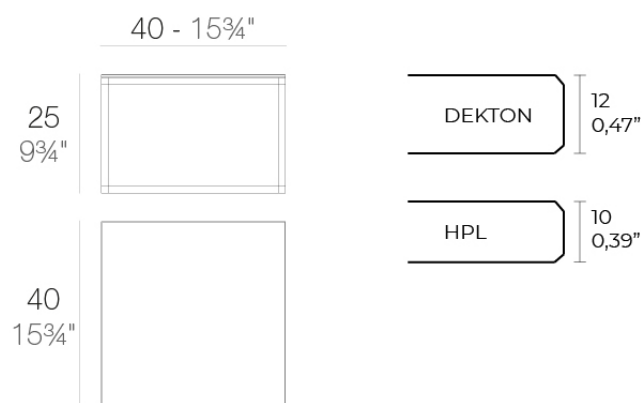

Info

Description

Item suitable for indoor and outdoor use.

Weight: 4.11 Kg

PIXEL Mesa Baja 40x40x25
PIXEL Low Table 15³/₄x15³/₄x9³/₄

Finishes

finishes

LACQUERED + HPL