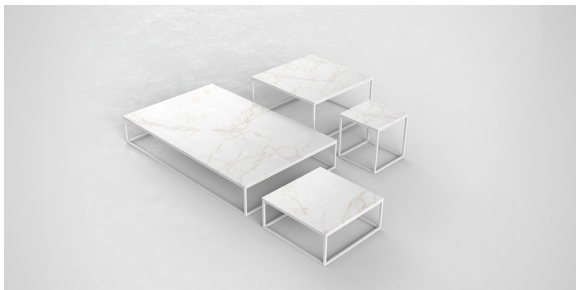

HPL

Ref. VVAR03047

HPL black edge

Ambients

Pixel table 80x80x25

by Ramón Esteve

The Pixel outdoor sofa collection, designed by Ramón Esteve for Vondom, is inspired by the **small elements of colour that make up an image**, looking to connect the piece with the numerous possible outcomes that are generated as a result of how it is arranged.