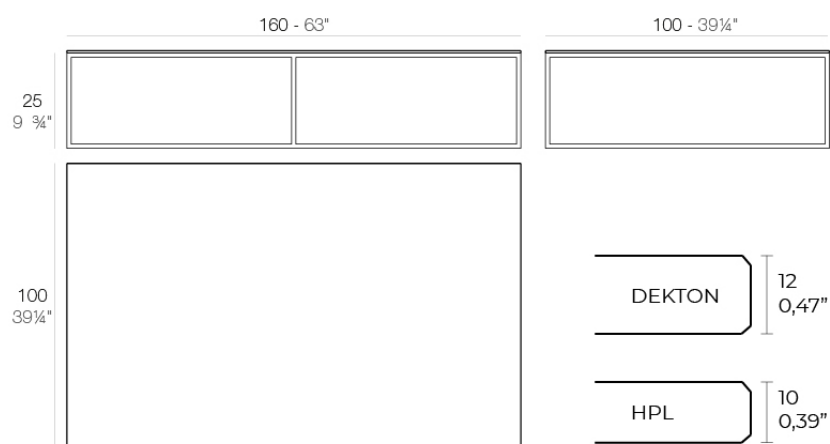

Info

Description

Item suitable for indoor and outdoor use.

Weight: 34.01 Kg

PIXEL Mesa Baja 160x100x25
PIXEL Low Table 63x39 1/4x9 3/4

Finishes

finishes

LACQUERED + HPL