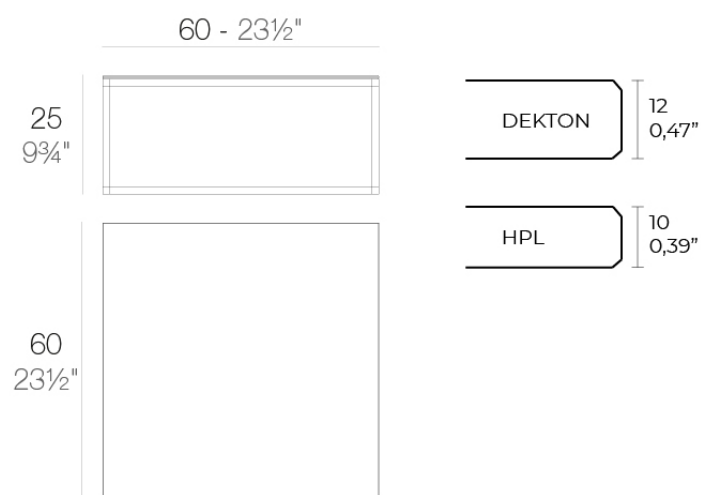

Info

Description

Item suitable for indoor and outdoor use.

Weight: 9.18 Kg

PIXEL Mesa Baja 60x60x25
PIXEL Low Table 23½x23½x9¾

Finishes

finishes

LACQUERED + HPL