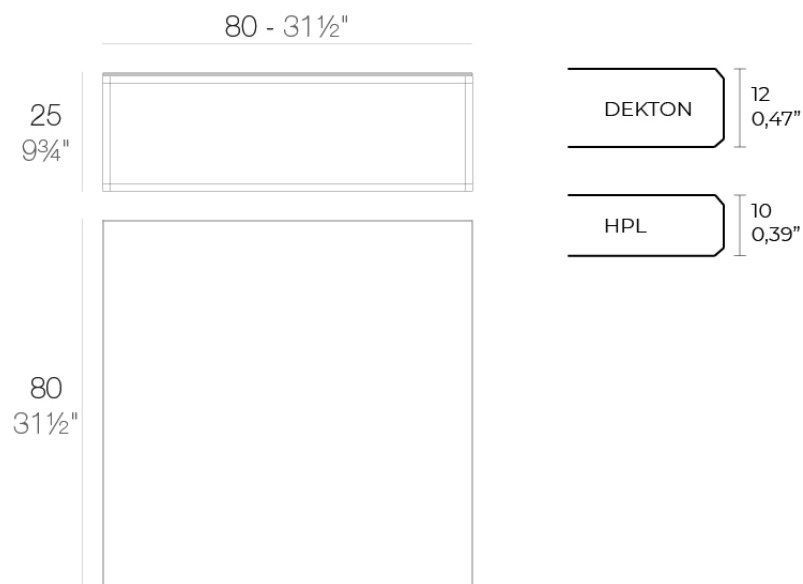

Info

Description

Item suitable for indoor and outdoor use.

Weight: 14.3 Kg

PIXEL Mesa Baja 80x80x25
PIXEL Low Table 31 1/2x31 1/2x9 3/4

Finishes

finishes

LACQUERED + HPL