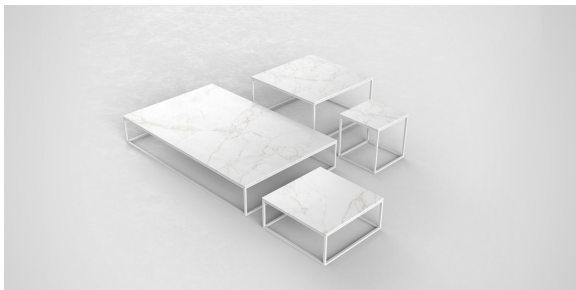

Ref. VVAR03049

HPL black edge

Ambients

Pixel table 160x100x25

by Ramón Esteve

The Pixel outdoor sofa collection, designed by Ramón Esteve for Vondom, is inspired by the **small elements of colour that make up an image**, looking to connect the piece with the numerous possible outcomes that are generated as a result of how it is arranged.