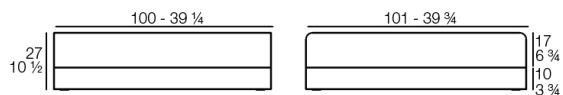

Info

Description

Made of polyethylene resin by rotational moulding. 100% Recyclable. Item suitable for indoor and outdoor use. Available in different finishes.

Modules

PIXEL Sofá Módulo Central Alto
PIXEL Sectional Sofa Central High

PIXEL Sofá Módulo Central
PIXEL Sectional Sofa Central

PIXEL Sofá Módulo Derecho
PIXEL Sectional Sofa Right

PIXEL Sofá Módulo Puff
PIXEL Sectional Sofa Puff

PIXEL Sofá Módulo Izquierdo
PIXEL Sectional Sofa Left