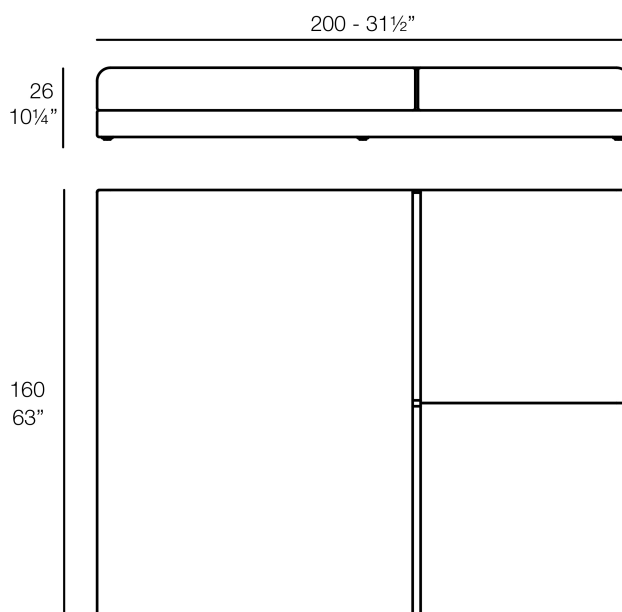

Info

Description

Weight: 54.26 Kg

PIXEL Daybed
PIXEL Daybed

10 3 3/4 |  Pata Opcional
4 1 1/2 |  Optional Leg

Accessories

- LEGS

Finishes