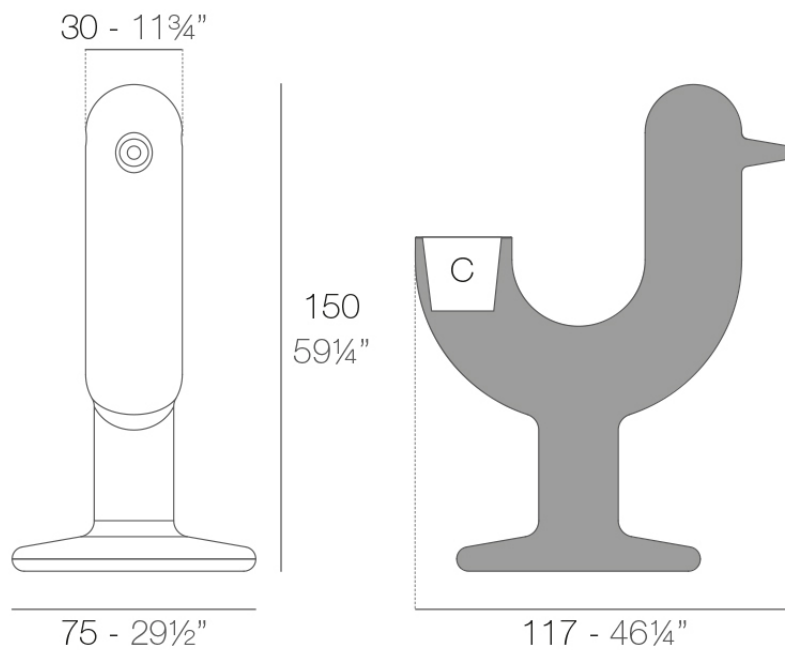

Pot made of polyethylene resin by rotational moulding. 100% Recyclable. Item suitable for indoor and outdoor use. Available in different finishes.

Weight: 17 Kg

PEACOCK Macetero C = 9 L \approx 2,2 gal
PEACOCK Planter C = 2 1/2 gal