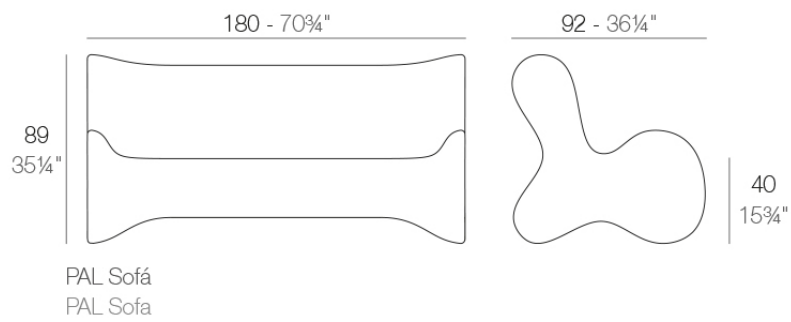

## Description

Made of polyethylene resin by rotational moulding. 100% Recyclable. Item suitable for indoor and outdoor use. Available in different finishes.

Weight: 40.01 Kg