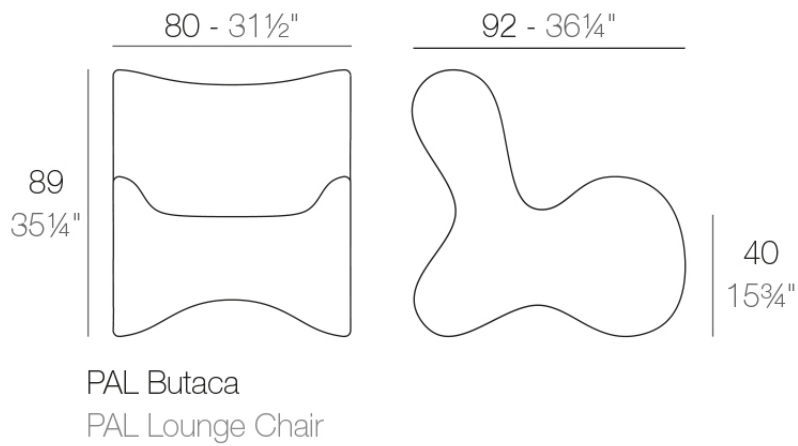

Info

Description

Made of polyethylene resin by rotational moulding. 100% Recyclable. Item suitable for indoor and outdoor use. Available in different finishes.

Weight: 20 Kg

Finishes

finishes

BASIC

Ref. 51001