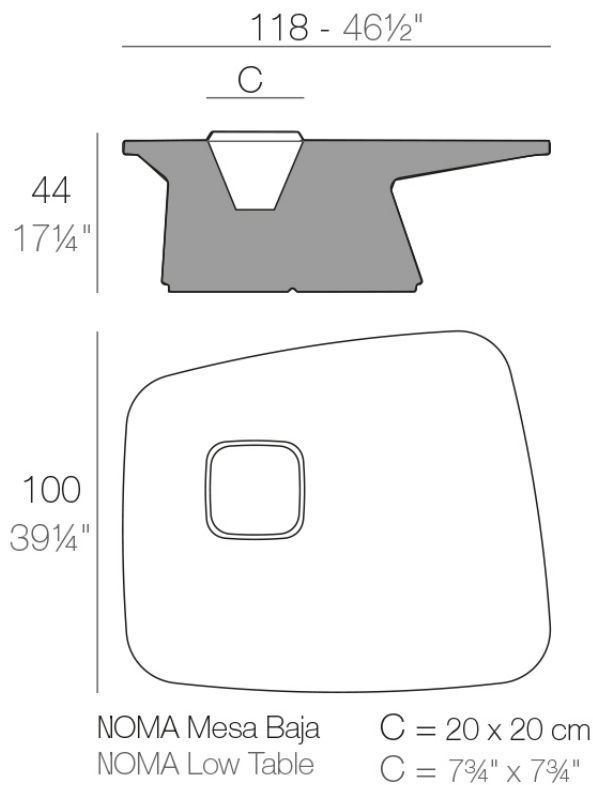

Info

Description

Made of polyethylene resin by rotational moulding. 100% Recyclable. Item suitable for indoor and outdoor use. Available in different finishes.

Weight: 20.02 Kg

Accessories

- **ICE BUCKET**