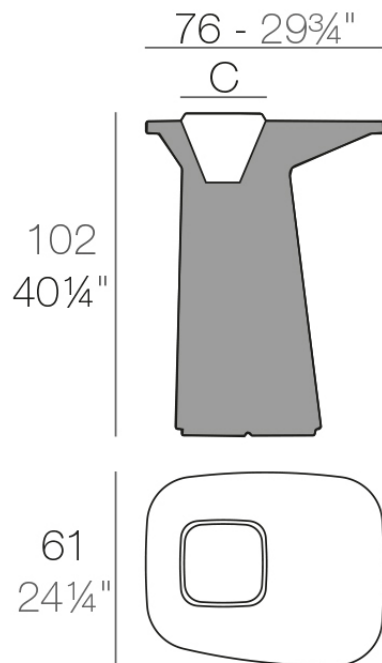

Info

Description

Made of polyethylene resin by rotational moulding. 100% Recyclable. Item suitable for indoor and outdoor use. Available in different finishes.

Weight: 15 Kg

NOMA Mesa Alta
NOMA Bar Table

C = 20 x 20 cm
C = 7 3/4" x 7 3/4"