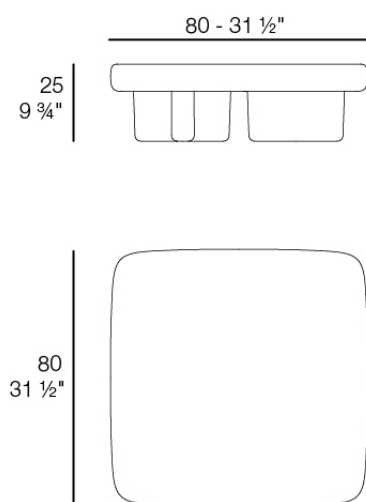

Info

Description

Weight: 35.8 Kg

MILOS Mesa Centro 80 x 80
MILOS Low Table 31 1/2 x 31 1/2"
Ref. 70019

Finishes

aluminium

ALUMINIUM

Ref. 70019

Info

Description

Weight: 30.4 Kg

MILOS Mesa Centro 80 x 45
MILOS Low Table 31 1/2 x 17 3/4"
Ref. 70018

Finishes

aluminium

ALUMINIUM

Ref. 70018

Info

Description

Weight: 36.4 Kg

MILOS Mesa Centro 100 x 45
MILOS Low Table 39 1/4 x 17 3/4"
Ref. 70017

Finishes

aluminium

ALUMINIUM

Ref. 70017

Info

Description

Weight: 70 Kg

MILOS Mesa Centro 100x100
MILOS Low Table 39 1/4 x 39 1/4"
Ref. 70016

Finishes

aluminium

ALUMINIUM

Ref. 70016