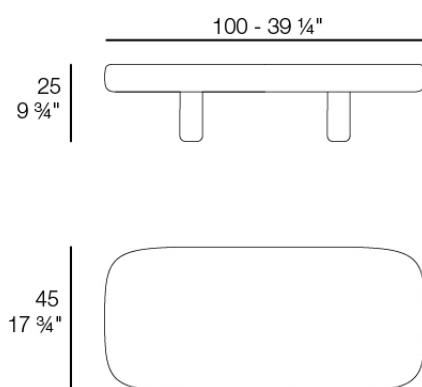

Info

Description

Weight: 35.8 Kg

MILOS Mesa Centro 80 x 80
MILOS Low Table 31 1/2 x 31 1/2"
Ref. 70019

Finishes

aluminium

ALUMINIUM

Ref. 70019

Info

Description

Weight: 30.4 Kg

MILOS Mesa Centro 80 x 45
MILOS Low Table 31 1/2 x 17 3/4"
Ref. 70018

Finishes

aluminium

ALUMINIUM

Ref. 70018

Info

Description

Weight: 36.4 Kg

MILOS Mesa Centro 100 x 45
MILOS Low Table 39 1/4 x 17 3/4"
Ref. 70017

Finishes

aluminium

ALUMINIUM

Ref. 70017

Info

Description

Weight: 70 Kg

MILOS Mesa Centro 100x100
MILOS Low Table 39 1/4 x 39 1/4"
Ref. 70016

Finishes

aluminium

ALUMINIUM

Ref. 70016