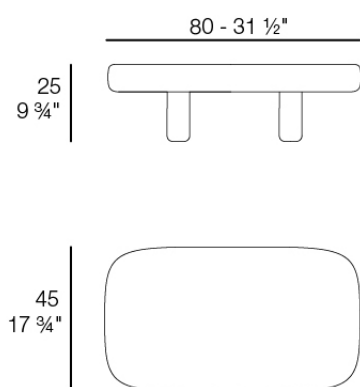

Info

Description

Weight: 35.8 Kg

MILOS Mesa Centro 80 x 80
MILOS Low Table 31 1/2 x 31 1/2"
Ref. 70019

Finishes

aluminium

ALUMINIUM

Ref. 70019

Info

Description

Weight: 30.4 Kg

MILOS Mesa Centro 80 x 45
MILOS Low Table 31 1/2 x 17 3/4"
Ref. 70018

Finishes

aluminium

ALUMINIUM

Ref. 70018

Info

Description

Weight: 36.4 Kg

MILOS Mesa Centro 100 x 45
MILOS Low Table 39 1/4 x 17 3/4"
Ref. 70017

Finishes

aluminium

ALUMINIUM

Ref. 70017

Info

Description

Weight: 70 Kg

MILOS Mesa Centro 100x100
MILOS Low Table 39 1/4 x 39 1/4"
Ref. 70016

Finishes

aluminium

ALUMINIUM

Ref. 70016