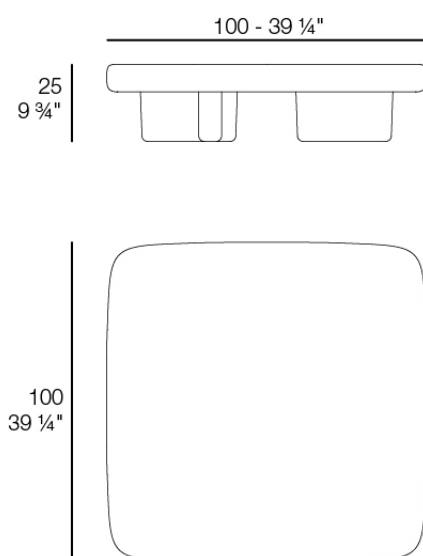

Info

Description

Weight: 30.4 Kg

MILOS Mesa Centro 80 x 45
MILOS Low Table 31 1/2 x 17 3/4"
Ref. 70018

Finishes

aluminium

ALUMINIUM

Ref. 70018

Info

Description

Weight: 36.4 Kg

MILOS Mesa Centro 100 x 45
MILOS Low Table 39 1/4 x 17 3/4"
Ref. 70017

Finishes

aluminium

ALUMINIUM

Ref. 70017

Info

Description

Weight: 70 Kg

MILOS Mesa Centro 100x100
MILOS Low Table 39 1/4 x 39 1/4"
Ref. 70016

Finishes

aluminium

ALUMINIUM

Ref. 70016