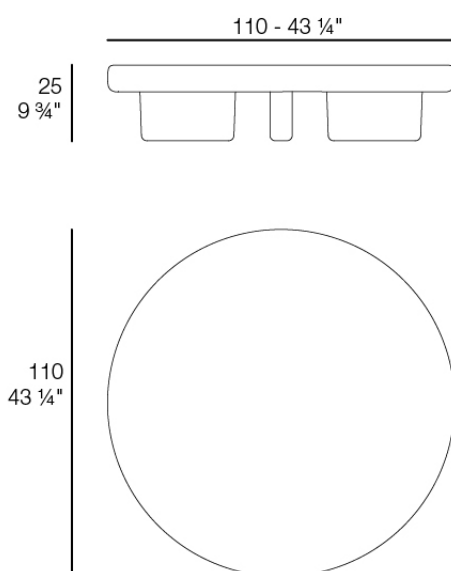

Info

Description

Weight: 30.4 Kg

MILOS Mesa Centro 80 x 45
MILOS Low Table 31 1/2 x 17 3/4"
Ref. 70018

Finishes

aluminium

ALUMINIUM

Ref. 70018

Info

Description

Weight: 36.4 Kg

MILOS Mesa Centro 100 x 45
MILOS Low Table 39 1/4 x 17 3/4"
Ref. 70017

Finishes

aluminium

ALUMINIUM

Ref. 70017

Info

Description

Weight: 70 Kg

MILOS Mesa Centro 100x100
MILOS Low Table 39 1/4 x 39 1/4"
Ref. 70016

Finishes

aluminium

ALUMINIUM

Ref. 70016

Info

Description

Weight: 68.8 Kg

MILOS Mesa Centro D110
MILOS Low Table D 43 1/4"
Ref. 70015

Finishes

aluminium

ALUMINIUM

Ref. 70015