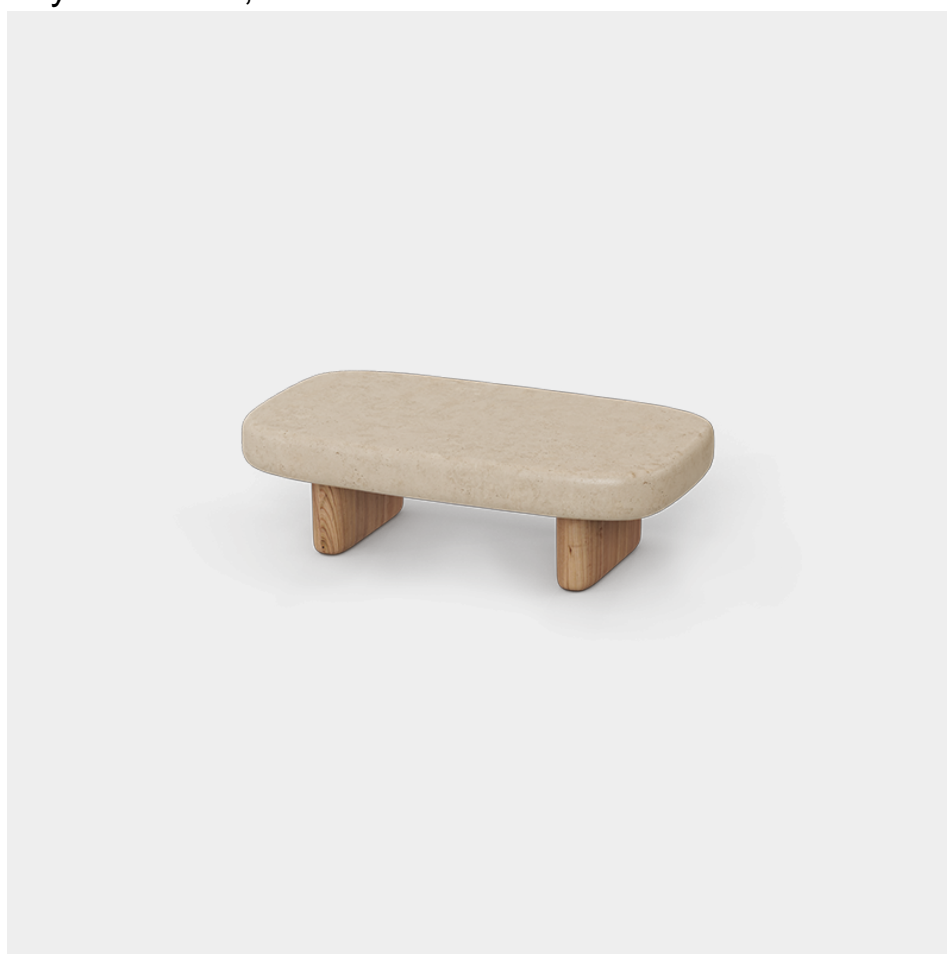

Milos coffee table

by Jean-Marie Massaud

The Milos collection is the fruit of **Vondom's first collaboration with French designer Jean-Marie Massaud**. An example of how simplicity and functionality can be combined to create an elegant and comfortable outdoor furniture collection. Characterised by soft curves, this collection focuses on comfort.

Info

Description

Weight: 35.8 Kg

MILOS Mesa Centro 80 x 80
MILOS Low Table 31 1/2 x 31 1/2"
Ref. 70019

Finishes

aluminium

ALUMINIUM

Ref. 70019

Lacquered aluminium profile.

Ambients

Milos coffee table

by Jean-Marie Massaud

The Milos collection is the fruit of **Vondom's first collaboration with French designer Jean-Marie Massaud**. An example of how simplicity and functionality can be combined to create an elegant and comfortable outdoor furniture collection. Characterised by soft curves, this collection focuses on comfort.

Info

Description

Weight: 30.4 Kg

MILOS Mesa Centro 80 x 45
MILOS Low Table 31 1/2 x 17 3/4"
Ref. 70018

Finishes

aluminium

ALUMINIUM

Ref. 70018