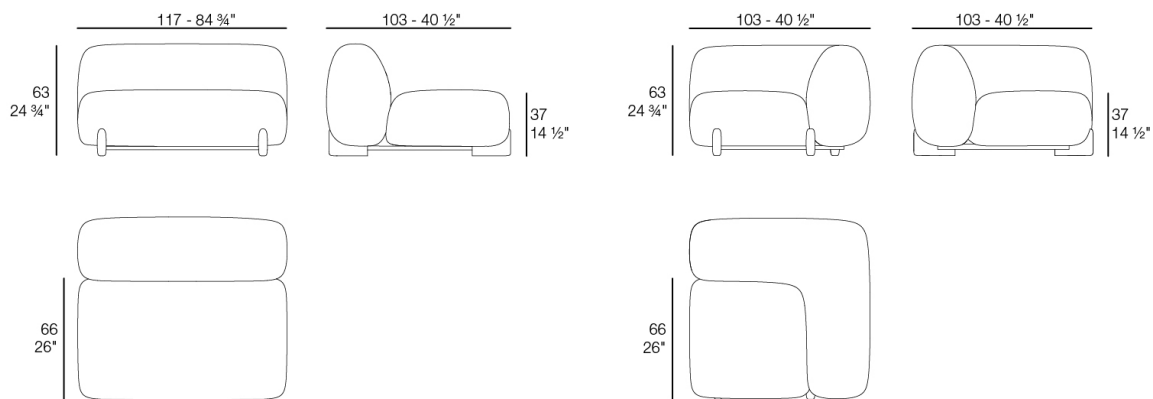

Info

Description

Modules

MILOS Sofá Brazo Derecho XL
MILOS Sectional Sofa Right XL
Ref. 70002

MILOS Sofá Brazo Izquierdo XL
MILOS Sectional Sofa Left XL
Ref. 70003

MILOS Sofá Módulo Central M
MILOS Sectional Sofa Armless M
Ref. 70004