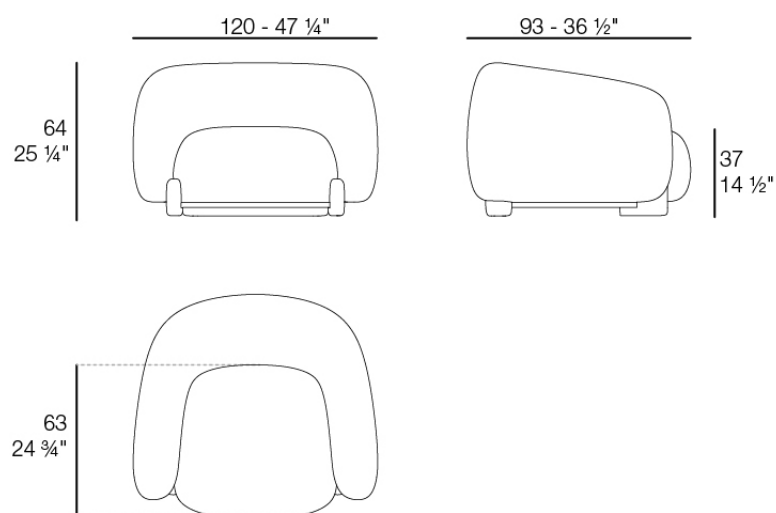

### Description

Weight: 19.5 Kg

MILOS Butaca Tapizada  
MILOS Upholstered Armchair  
Ref. 70026