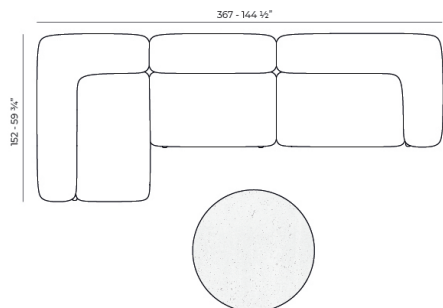

Combinations