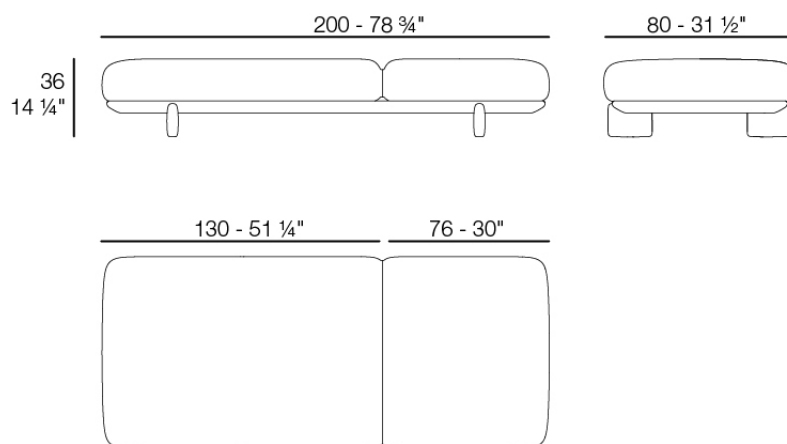

Info

Description

Weight: 33 Kg

MILOS Tumbona
MILOS Sun Chaise
Ref. 70013

Finishes

finishes

POLYURETHANE

Ref. 70013