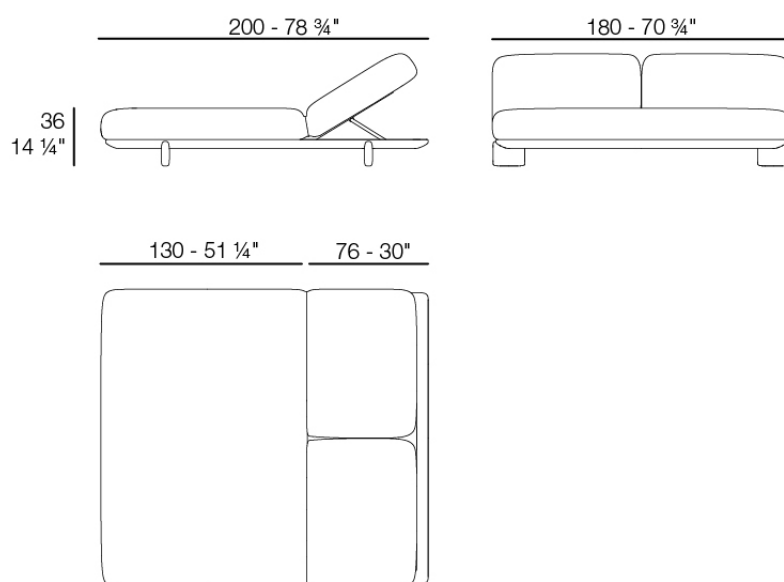

Info

Description

Weight: 55 Kg

MILOS Daybed
MILOS Daybed
Ref. 70012

Finishes

finishes

POLYURETHANE

Ref. 70012