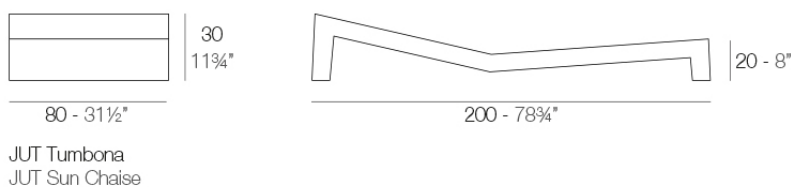

## Description

Made of polyethylene resin by rotational moulding. 100% Recyclable. Item suitable for indoor and outdoor use. Available in different finishes.

Weight: 30 Kg