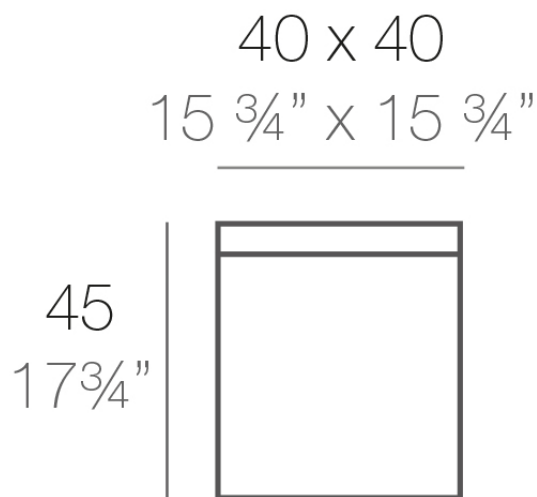

Info

Description

Made of polyethylene resin by rotational moulding. 100% Recyclable. Item suitable for indoor and outdoor use. Available in different finishes.

Weight: 5.5 Kg

QUADRAT Puff 40 x 40

QUADRAT Ottoman