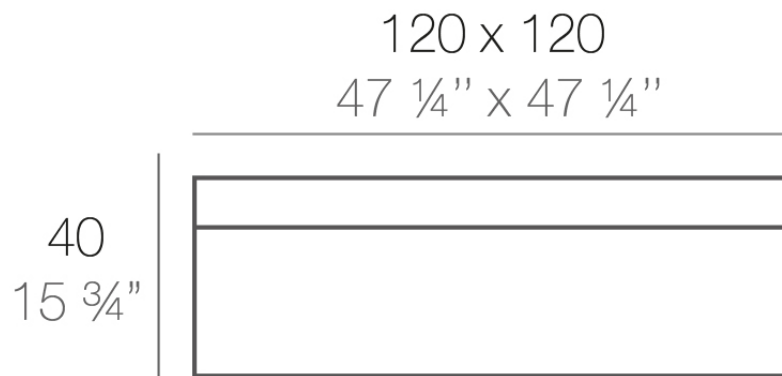

Info

Description

Made of polyethylene resin by rotational moulding. 100% Recyclable. Item suitable for indoor and outdoor use. Available in different finishes.

Weight: 20.47 Kg

QUADRAT Puff 120 x 120
QUADRAT Ottoman
47 1/4" x 47 1/4"