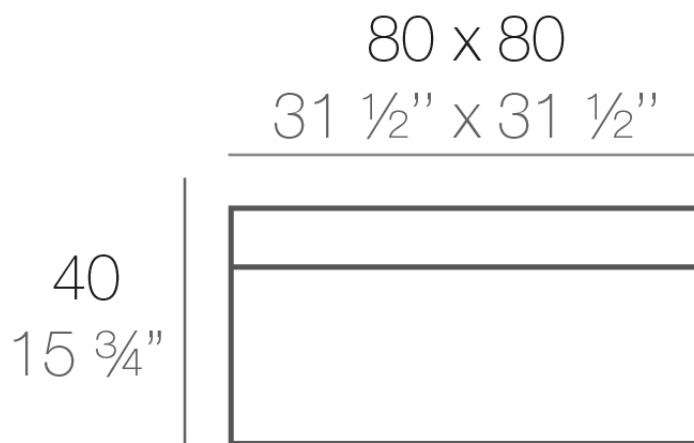

Info

Description

Made of polyethylene resin by rotational moulding. 100% Recyclable. Item suitable for indoor and outdoor use. Available in different finishes.

Weight: 11.34 Kg

QUADRAT Puff 80 x 80
QUADRAT Ottoman
31 1/2" x 31 1/2"