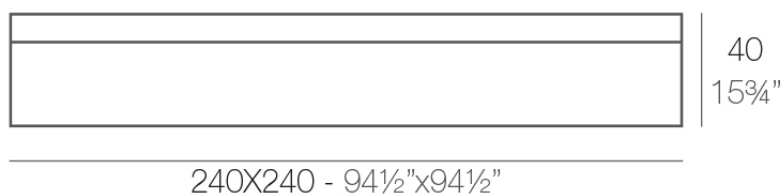

Info

Description

Made of polyethylene resin by rotational moulding. 100% Recyclable. Item suitable for indoor and outdoor use. Available in different finishes.

Weight: 114.68 Kg

JUT Cama XL
JUT Bed XL

Finishes