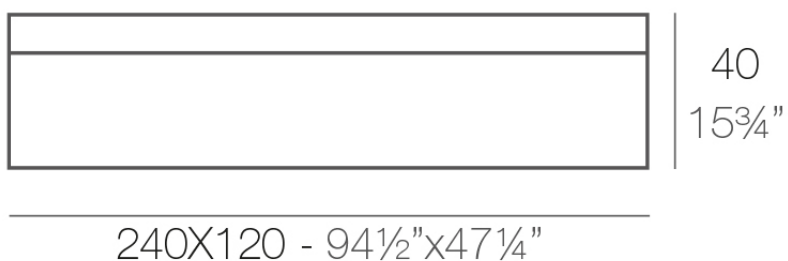

Info

Description

Made of polyethylene resin by rotational moulding. 100% Recyclable. Item suitable for indoor and outdoor use. Available in different finishes.

Weight: 57.34 Kg

JUT Cama
JUT Bed

Finishes

finishes