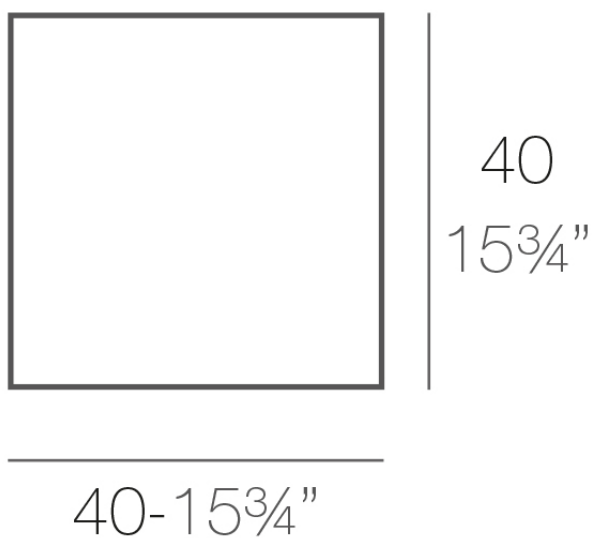

Info

Description

Made of polyethylene resin by rotational moulding. 100% Recyclable. Item suitable for indoor and outdoor use. Available in different finishes.

Weight: 5.19 Kg

JUT Lámpara
JUT Lamp

Finishes