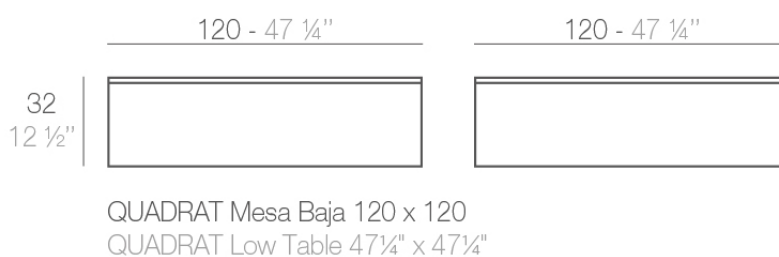

Info

Description

Made of polyethylene resin by rotational moulding. 100% Recyclable. Item suitable for indoor and outdoor use. Available in different finishes.

Weight: 25 Kg