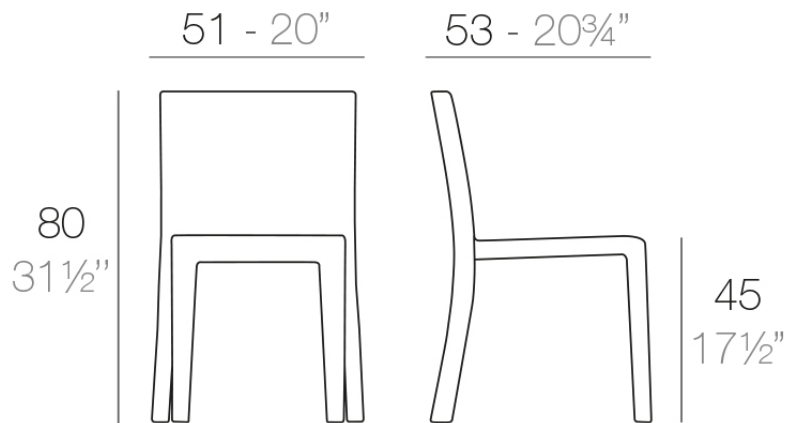

Info

Description

Made of polyethylene resin by rotational moulding. 100% Recyclable. Item suitable for indoor and outdoor use. Available in different finishes.

Weight: 6 Kg

JUT Silla
JUT Chair

Accessories

- **NONAME-44509CO**
Fabric