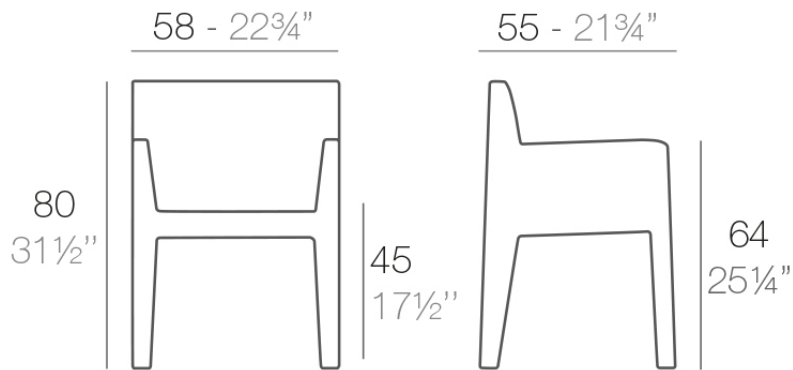

Info

Description

Made of polyethylene resin by rotational moulding. 100% Recyclable. Item suitable for indoor and outdoor use. Available in different finishes.

Weight: 9 Kg

JUT Silla con brazos
JUT Armchair