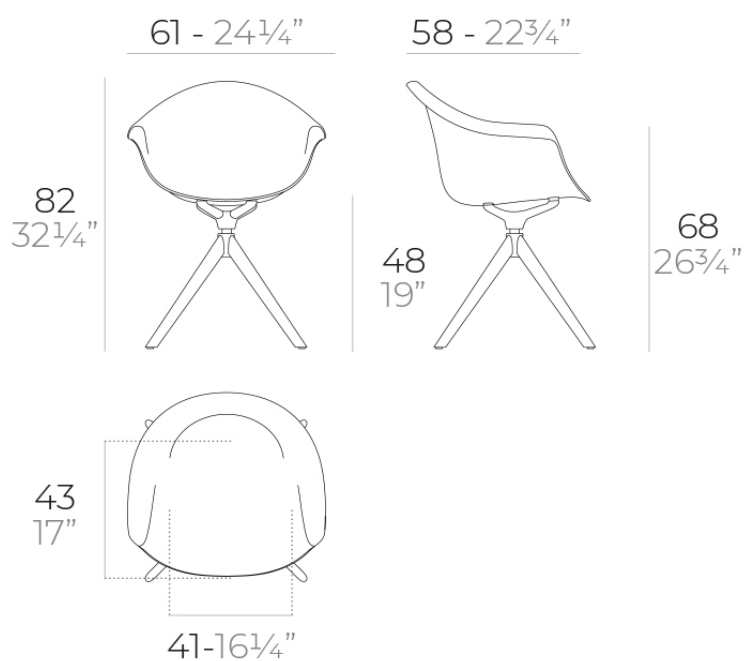

Info

Description

Weight: 9.3 Kg

INCASSO Sillón giratorio madera
INCASSO Wooden swivel Armchair