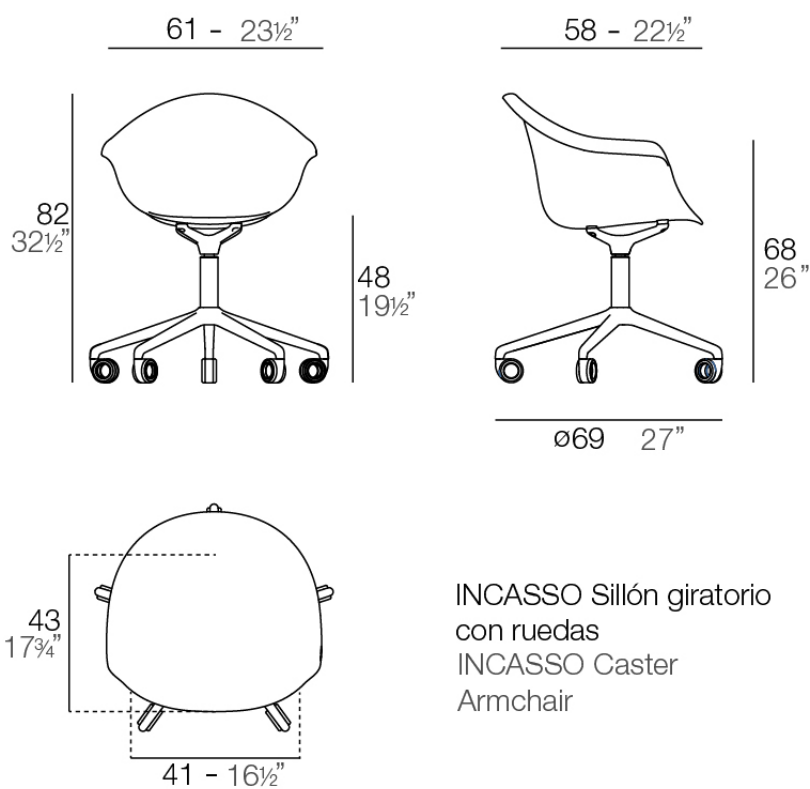

Info

Description

Weight: 7.53 Kg

INCASSO Sillón giratorio
con ruedas
INCASSO Caster
Armchair