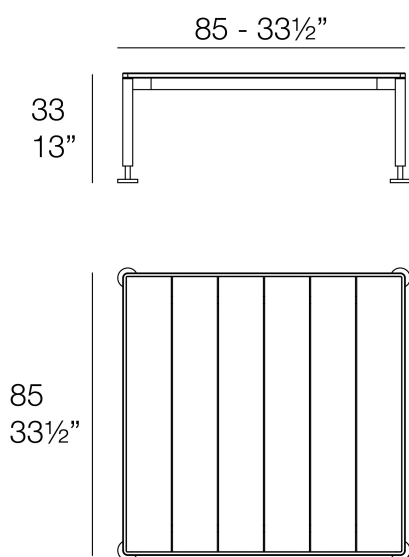

Info

Description

HAMPTONS Mesa Baja 85x85x33
HAMPTONS Low Table 33½"x33½"x13"

Finishes

aluminium

ALUMINIUM

Ref. 54811

white