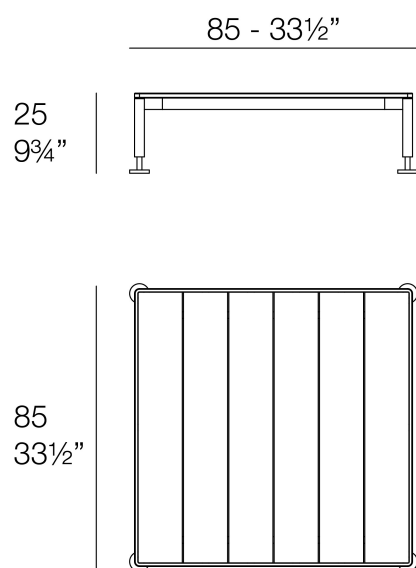

Info

Description

HAMPTONS Mesa Baja 85x85x25
HAMPTONS Low Table 33 1/2"x33 1/2"x9 3/4"

Finishes

aluminium

ALUMINIUM

Ref. 54812

white