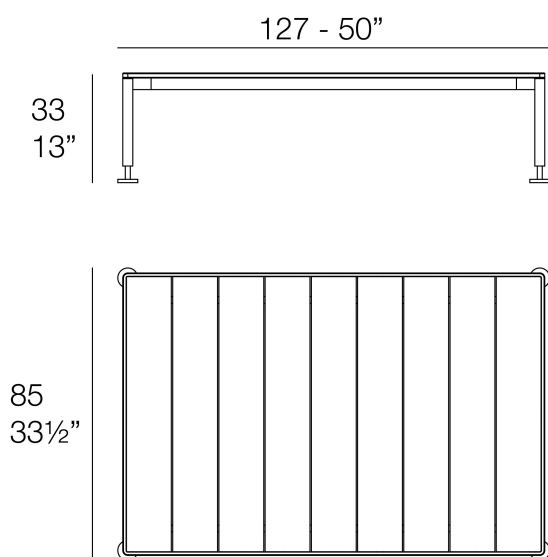

Info

Description

HAMPTONS Mesa Baja 127x85x33
HAMPTONS Low Table 50"x50"x13"

Finishes

aluminium

ALUMINIUM

Ref. 54810

white