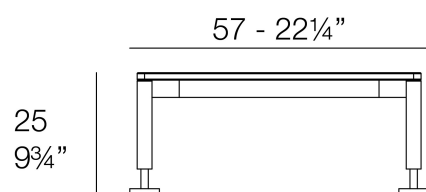

Info

Description

HAMPTONS Mesa Tumbona
HAMPTONS Sun Lounger Table