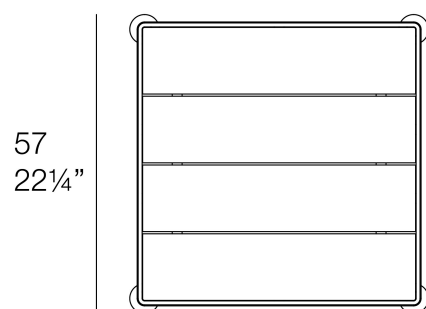

Info

Description

HAMPTONS Mesa Tumbona
HAMPTONS Sun Lounger Table