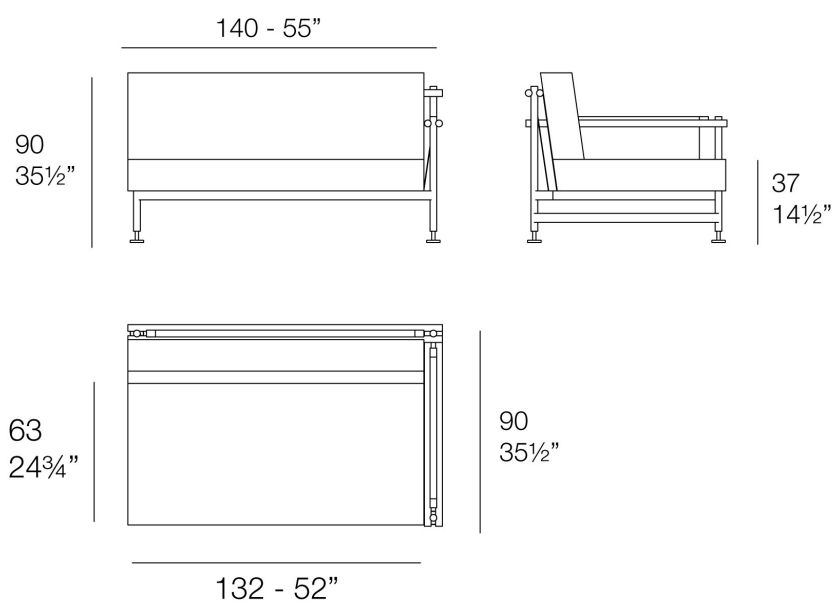

Info

Description

HAMPTONS Módulo Izquierdo
HAMPTONS Left Section