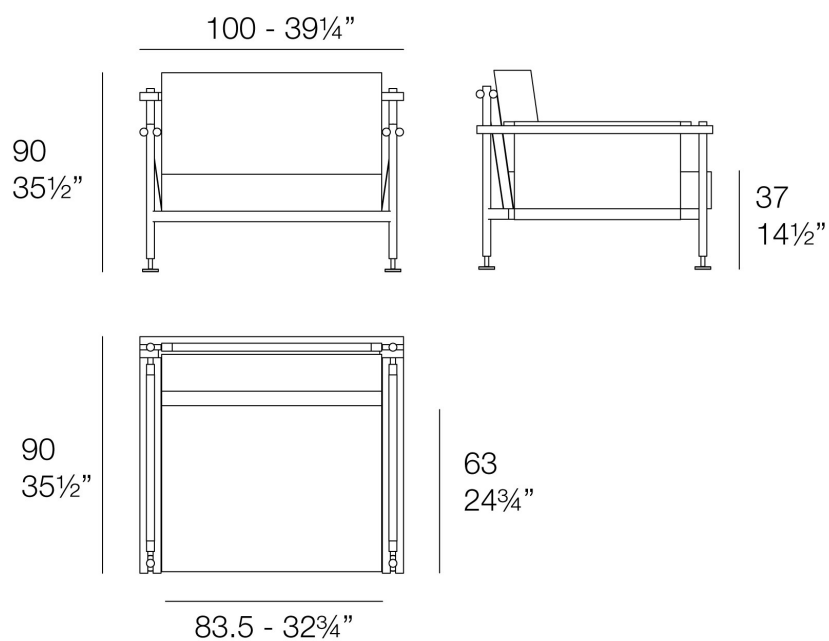

Info

Description

HAMPTONS Butaca
HAMPTONS Lounge Chair

Finishes

aluminium

ALUMINIUM

Ref. 54800

white