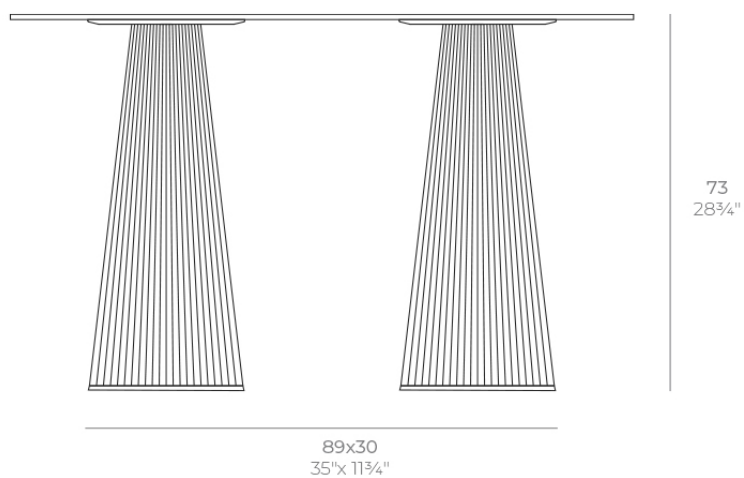

Info

Description

Weight: 12 Kg

GATSBY Mesa Doble Base Cuadrada 89x30cm S30
GATSBY Square Double Base Table 89x30cm S30
ref. 54468

TABLE TOP - SOBRE

119X69 cm
46 $\frac{3}{4}$ "x 27 $\frac{1}{4}$ "