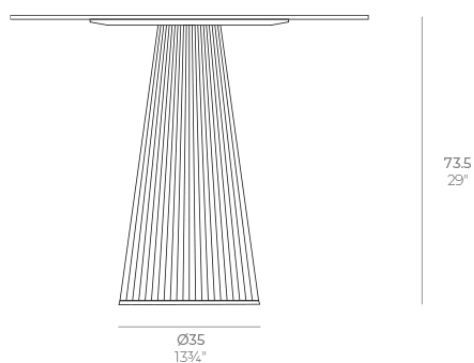

Info

Description

Weight: 4.2 Kg

GATSBY Mesa Base Redonda Ø35x73.5cm S50
GATSBY Round Base Table Ø35x73.5cm S50
ref. 54453

TABLE TOP - SOBRE

- Ø79 cm
  Ø31"
- Ø89 cm
  Ø35"
- Ø100 cm
  Ø39¼"