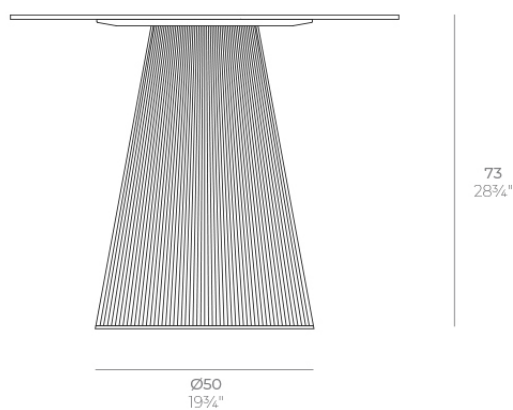

Info

Description

Weight: 6.3 Kg

GATSBY Mesa Base Redonda Ø50x73cm S50
GATSBY Round Base Table Ø50x73cm S50
ref. 54454

TABLE TOP - SOBRE

- Ø119 cm
  Ø46 3/4"
- Ø139 cm
  Ø54 3/4"
- Ø149 cm
  Ø58 3/4"