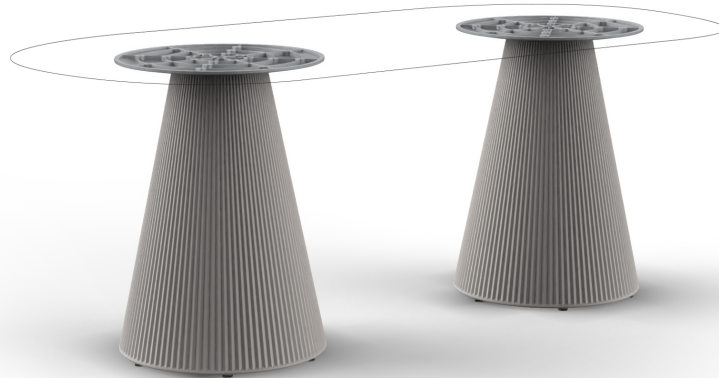

Products / Dining Tables / Gatsby Doble_base ø50x73cm S50

Gatsby doble_base ø50x73cm s50

by Ramón Esteve

The Gatsby collection, designed by Ramón Esteve for Vondom, recalls the Art Déco lighting. Those crazy twenties. “Something new, extraordinary, beautiful, simple but sophisticatedly designed” said Francis Scott Fitzgerald about his aims for the novel he was about to write. The Great Gatsby was born in an age of prosperity, parties and excess. They called it “the American Dream”.