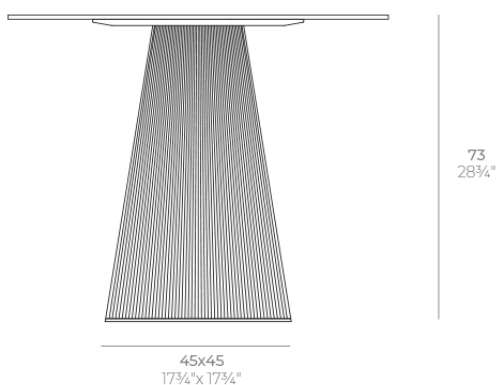

Info

Description

Weight: 9.5 Kg

GATSBY Mesa Base Cuadrada 45x45x73cm S50
GATSBY Square Base Table 45x45x73cm S50
ref. 54458

TABLE TOP - SOBRE

- 100 x 100 cm
  34 1/4" x 34 1/4"
- 109 x 109 cm
  43" x 43"
- 119 x 119 cm
  46 3/4" x 46 3/4"