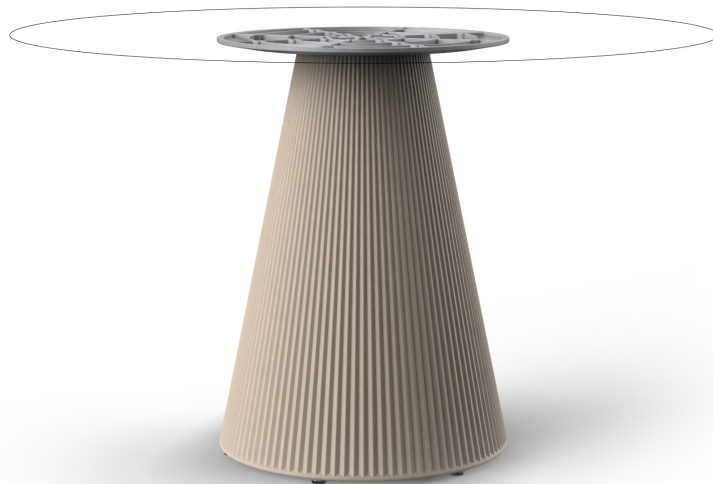

Products / Dining Tables / Gatsby Base ø50x73cm S50

Gatsby base ø50x73cm s50

by Ramón Esteve

The Gatsby collection, designed by Ramón Esteve for Vondom, recalls the Art Déco lighting. Those crazy twenties. “Something new, extraordinary, beautiful, simple but sophisticatedly designed” said Francis Scott Fitzgerald about his aims for the novel he was about to write. The Great Gatsby was born in an age of prosperity, parties and excess. They called it “the American Dream”.