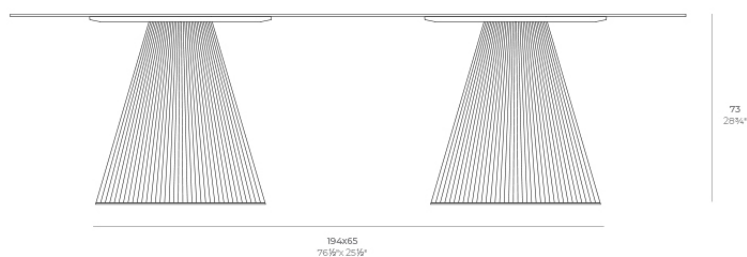

Info

Description

Weight: 16 Kg

TABLE TOP - SOBRE

260X129 cm
102 3/4" x 50 3/4"