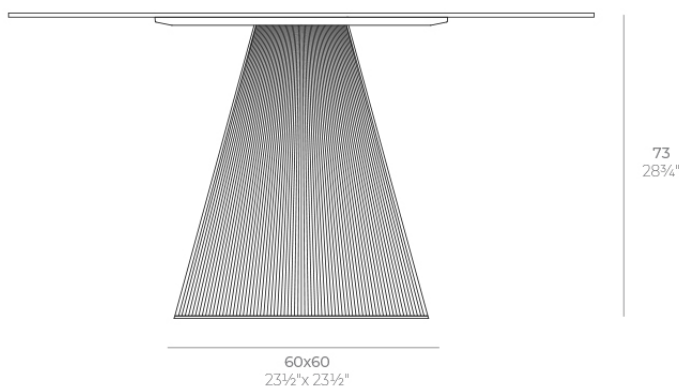

Info

Description

Weight: 12.4 Kg

GATSBY Mesa Base Cuadrada 60x60x73cm S70
GATSBY Square Base Table 60x60x73cm S70
ref. 54459

TABLE TOP - SOBRE

- 139 x 139 cm
  54¾" x 54¾"
- 159 x 159 cm
  62½" x 62½"
- 179 x 179 cm
  70½" x 70½"