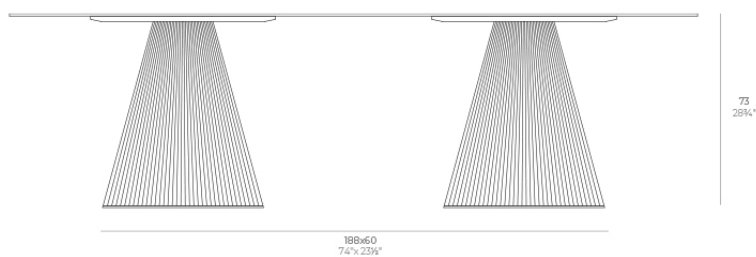

Info

Description

Weight: 24.8 Kg

TABLE TOP - SOBRE

260X129 cm
102 3/4" x 50 3/4"