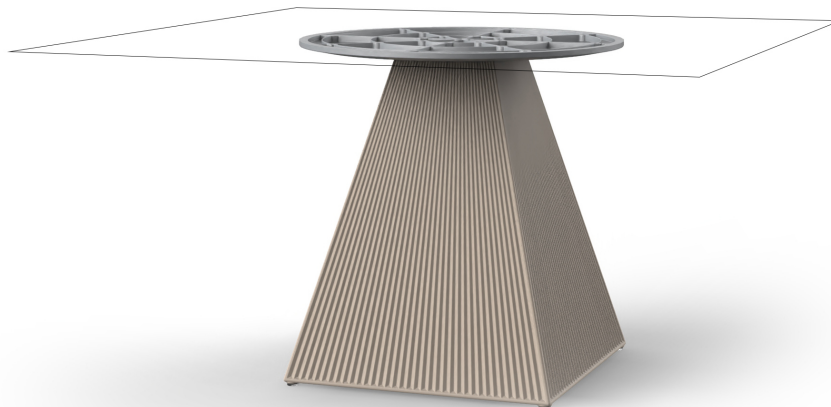

Products / Dining Tables / Gatsby Base 60x60x73cm S70

Gatsby base 60x60x73cm s70

by Ramón Esteve

The Gatsby collection, designed by Ramón Esteve for Vondom, recalls the Art Déco lighting. Those crazy twenties. “Something new, extraordinary, beautiful, simple but sophisticatedly designed” said Francis Scott Fitzgerald about his aims for the novel he was about to write. The Great Gatsby was born in an age of prosperity, parties and excess. They called it “the American Dream”.