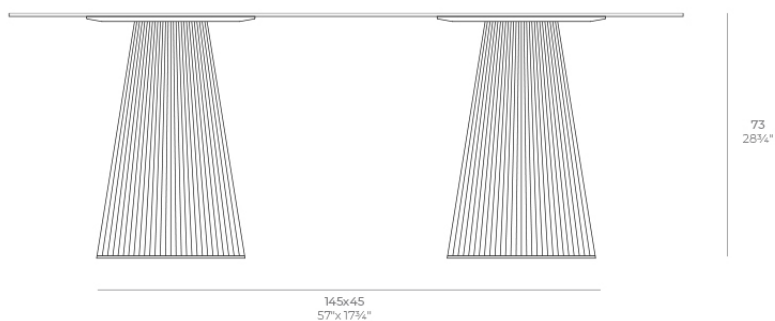

Info

Description

Weight: 19 Kg

GATSBY Mesa Doble Base Cuadrada 145x45cm S50
GATSBY Square Double Base Table 145x45cm S50
ref. 54470

TABLE TOP - SOBRE

200X100 cm
78¾" x 39½"