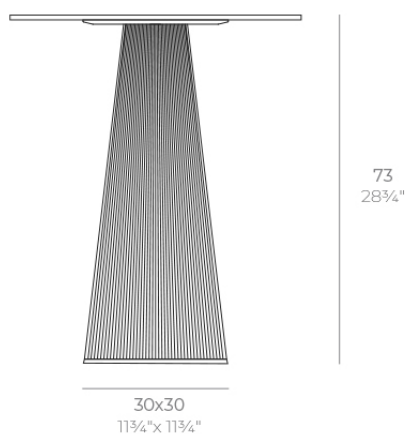

Info

Description

Weight: 6 Kg

GATSBY Mesa Base Cuadrada 30x30x73cm S30
GATSBY Square Base Table 30x30x73cm S30
ref. 54456

TABLE TOP - SOBRE

■ 50 x 50 cm
19¹/₄" x 19¹/₄"

■ 59 x 59 cm
23¹/₄" x 23¹/₄"