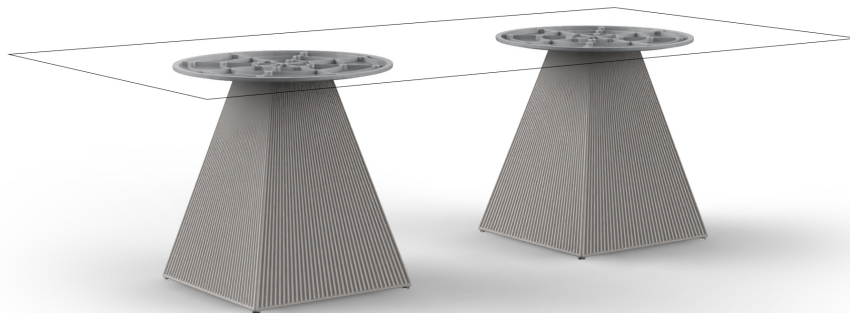

Products / Dining Tables / Gatsby Doble Bas 60x60x73cms70

Gatsby doble bas 60x60x73cms70

by Ramón Esteve

The Gatsby collection, designed by Ramón Esteve for Vondom, recalls the Art Déco lighting. Those crazy twenties. “Something new, extraordinary, beautiful, simple but sophisticatedly designed” said Francis Scott Fitzgerald about his aims for the novel he was about to write. The Great Gatsby was born in an age of prosperity, parties and excess. They called it “the American Dream”.