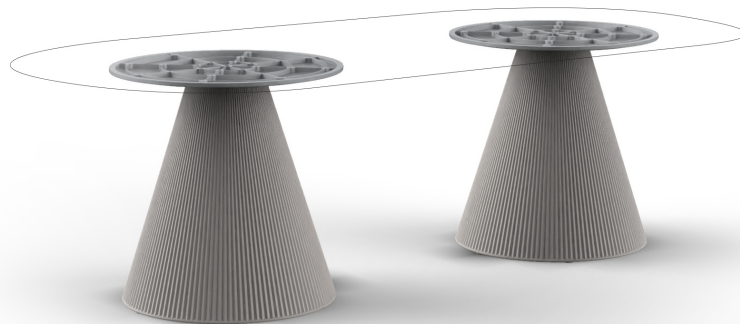

Products / Dining Tables / Gatsby Doble_base ø65x73cm S70

Gatsby doble_base ø65x73cm s70

by Ramón Esteve

The Gatsby collection, designed by Ramón Esteve for Vondom, recalls the Art Déco lighting. Those crazy twenties. “Something new, extraordinary, beautiful, simple but sophisticatedly designed” said Francis Scott Fitzgerald about his aims for the novel he was about to write. The Great Gatsby was born in an age of prosperity, parties and excess. They called it “the American Dream”.