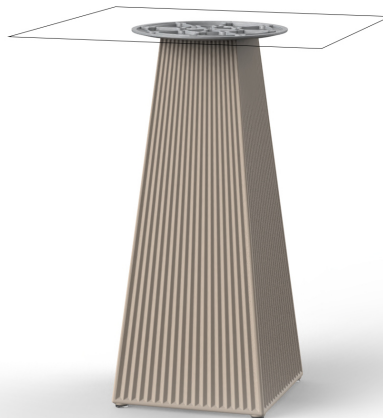

Products / Dining Tables / Gatsby Base 30x30x73cm S30

Gatsby base 30x30x73cm s30

by Ramón Esteve

The Gatsby collection, designed by Ramón Esteve for Vondom, recalls the Art Déco lighting. Those crazy twenties. “Something new, extraordinary, beautiful, simple but sophisticatedly designed” said Francis Scott Fitzgerald about his aims for the novel he was about to write. The Great Gatsby was born in an age of prosperity, parties and excess. They called it “the American Dream”.