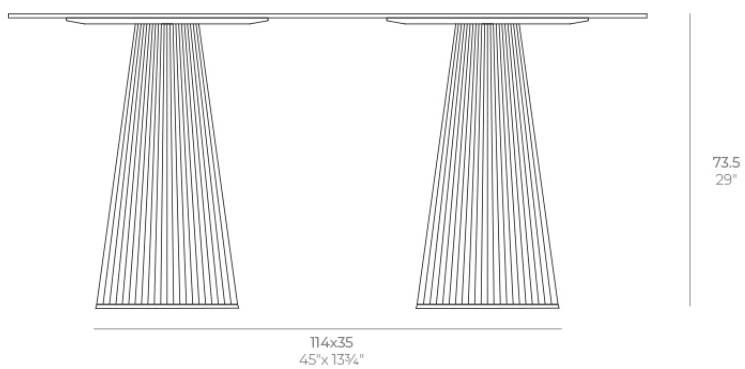

Info

Description

Weight: 8.4 Kg

GATSBY Mesa Doble Base Redonda 114x35cm S50
GATSBY Round Double Base Table 114x35cm S50
ref. 54465

TABLE TOP - SOBRE

158X79 cm
62 3/4" x 31"