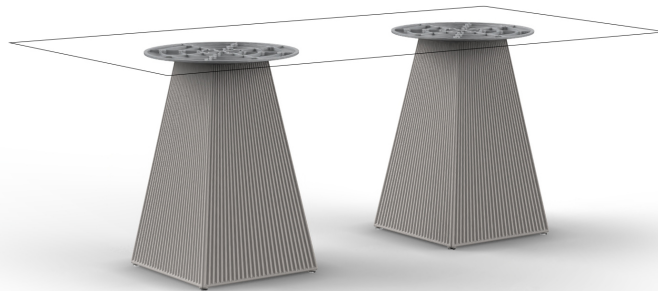

Products / Dining Tables / Gatsby Doble_bas 45x45x73cms50

Gatsby doble_bas 45x45x73cms50

by Ramón Esteve

The Gatsby collection, designed by Ramón Esteve for Vondom, recalls the Art Déco lighting. Those crazy twenties. “Something new, extraordinary, beautiful, simple but sophisticatedly designed” said Francis Scott Fitzgerald about his aims for the novel he was about to write. The Great Gatsby was born in an age of prosperity, parties and excess. They called it “the American Dream”.