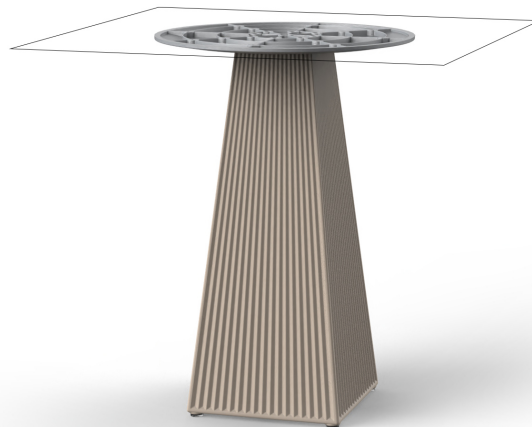

Products / Dining Tables / Gatsby Base 30x30x73cm S50

Gatsby base 30x30x73cm s50

by Ramón Esteve

The Gatsby collection, designed by Ramón Esteve for Vondom, recalls the Art Déco lighting. Those crazy twenties. “Something new, extraordinary, beautiful, simple but sophisticatedly designed” said Francis Scott Fitzgerald about his aims for the novel he was about to write. The Great Gatsby was born in an age of prosperity, parties and excess. They called it “the American Dream”.