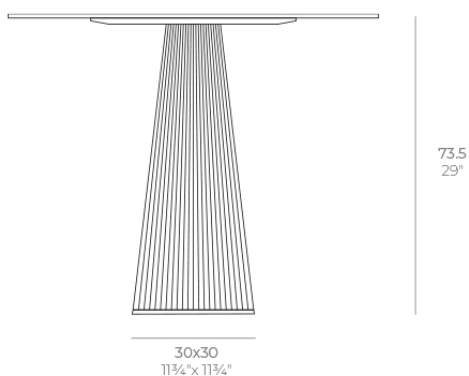

Info

Description

Weight: 6 Kg

GATSBY Mesa Base Cuadrada 30x30x73.5cm S50
GATSBY Square Base Table 30x30x73.5cm S50
ref. 54457

TABLE TOP - SOBRE

- 69 x 69 cm
  27 1/4" x 27 1/4"
- 79 x 79 cm
  31" x 31"
- 89 x 89 cm
  35" x 35"