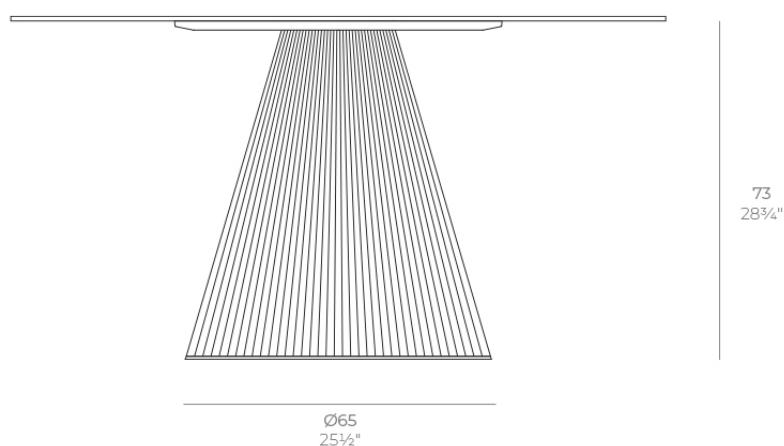

Info

Description

Weight: 8 Kg

GATSBY Mesa Base Redonda Ø65x73cm S70
GATSBY Round Base Table Ø65x73cm S70
ref. 54455

TABLE TOP - SOBRE

- Ø159 cm
  Ø62 1/2"
- Ø179 cm
  Ø70 1/2"