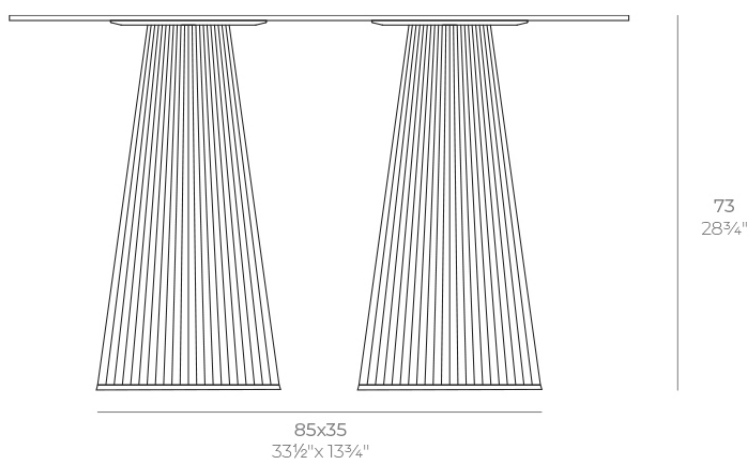

Info

Description

Weight: 8.4 Kg

GATSBY Mesa Doble Base Redonda 85x35cm S30
GATSBY Round Double Base Table 85x35cm S30
ref. 54464

TABLE TOP - SOBRE

119X69 cm
46¾"x 27¾"