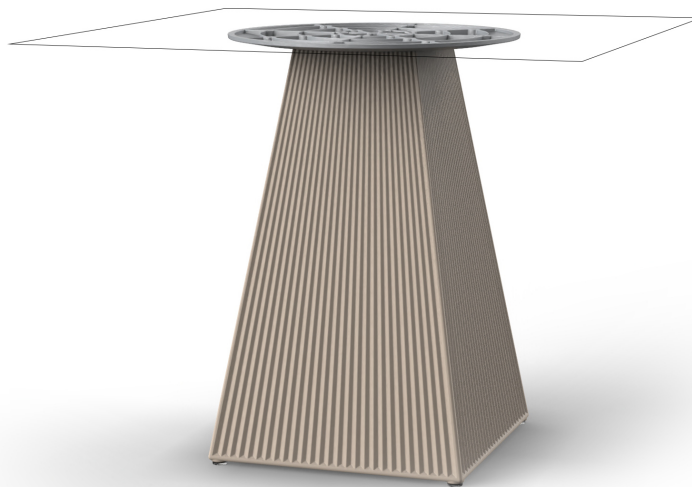

Products / Dining Tables / Gatsby Base 45x45x73cm S50

Gatsby base 45x45x73cm s50

by Ramón Esteve

The Gatsby collection, designed by Ramón Esteve for Vondom, recalls the Art Déco lighting. Those crazy twenties. “Something new, extraordinary, beautiful, simple but sophisticatedly designed” said Francis Scott Fitzgerald about his aims for the novel he was about to write. The Great Gatsby was born in an age of prosperity, parties and excess. They called it “the American Dream”.