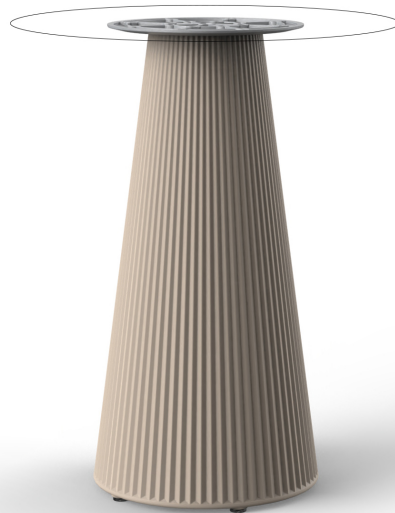

Products / Dining Tables / Gatsby Base ø35x73cm S30

Gatsby base ø35x73cm s30

by Ramón Esteve

The Gatsby collection, designed by Ramón Esteve for Vondom, recalls the Art Déco lighting. Those crazy twenties. “Something new, extraordinary, beautiful, simple but sophisticatedly designed” said Francis Scott Fitzgerald about his aims for the novel he was about to write. The Great Gatsby was born in an age of prosperity, parties and excess. They called it “the American Dream”.