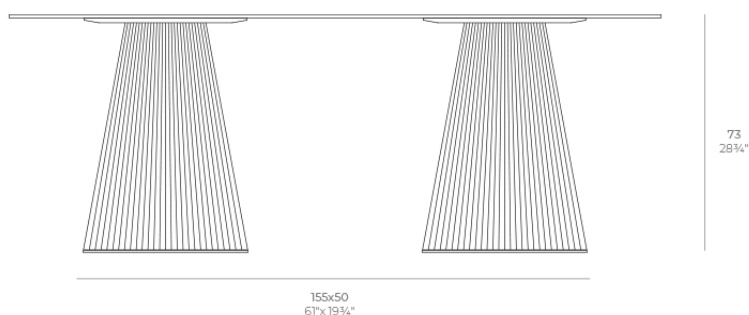

Info

Description

Weight: 12.6 Kg

CATSBY Mesa Doble Base Redonda 155x50cm S50
CATSBY Round Double Base Table 155x50cm S50
ref. 54466

TABLE TOP - SOBRE