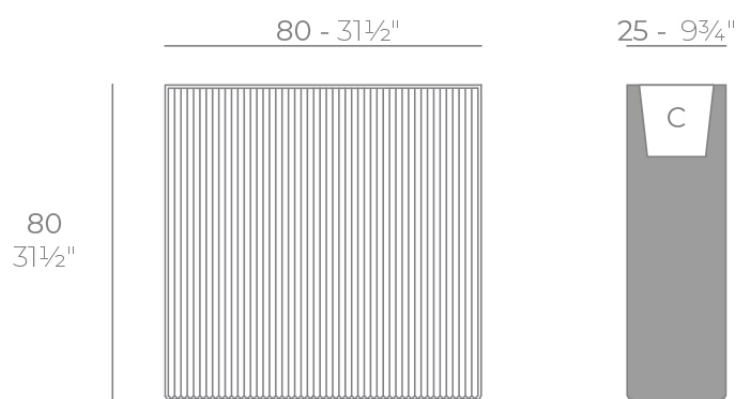

Info

Description

Weight: 16 Kg

GATSBY Wall
GATSBY Wall
ref. 54435
C= 75x21x23 29½"x8¼"x9"
32 L
8½Gal