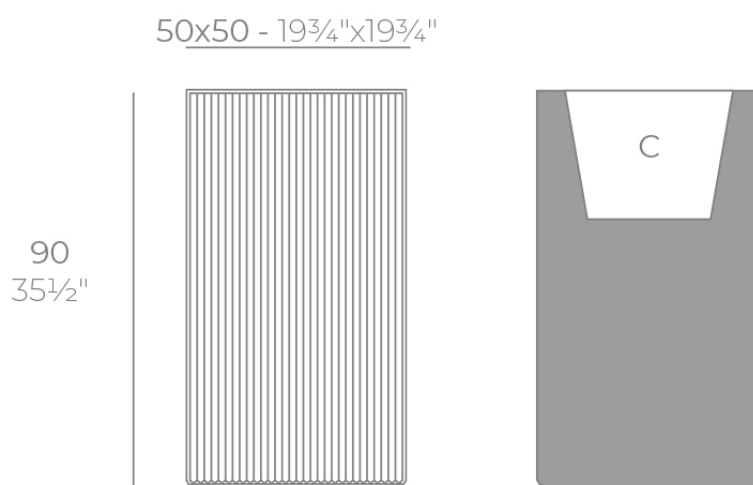

Info

Description

Weight: 18.5 Kg

GATSBY Cubo Alto
GATSBY Hight Cube
ref. 54430
C= 40x40x40 15³/₄"x15³/₄"x15³/₄"
48 L
12³/₄Gal