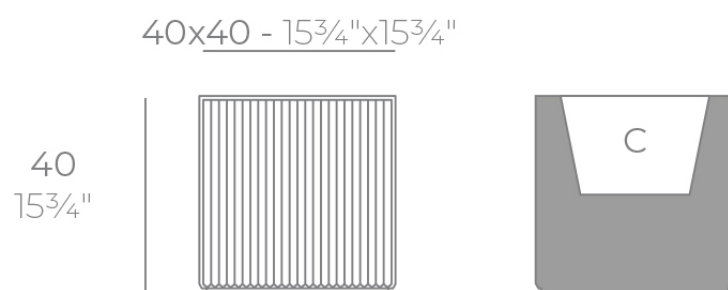

Info

Description

Weight: 8 Kg

GATSBY Cubo
GATSBY Cube
ref. 54427
C= 32x32x23 12¹/₂"x12¹/₂"x9"
18 L
4³/₄Gal