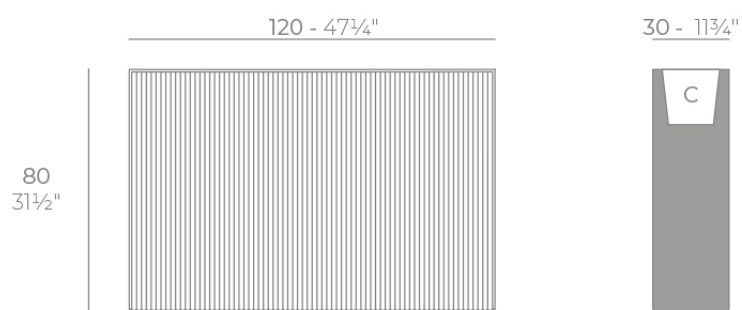

Info

Description

Weight: 23 Kg

GATSBY Wall
GATSBY Wall
ref. 54436
C= 115x25x23 45 1/4"x9 3/4"x9"
53 L
14Gal