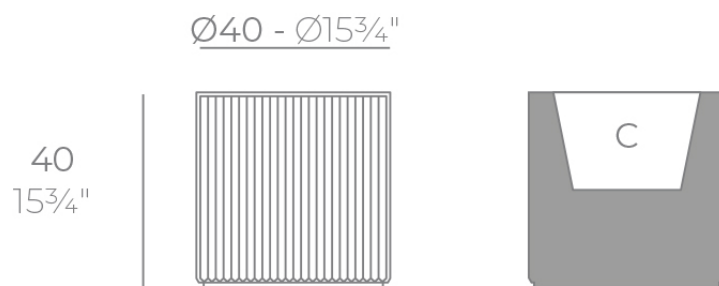

Info

Description

Weight: 5.03 Kg

GATSBY Cilindro
GATSBY Cylindre
ref. 54421
C= 32x32x23 12¹/₂"x12¹/₂"x9"
17 L
4¹/₂Gal

Finishes

finishes

BASIC

Ref. 54421A