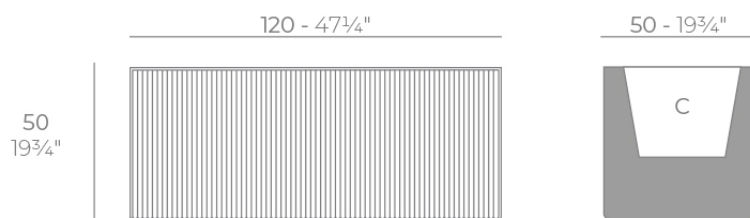

Info

Description

Weight: 21 Kg

GATSBY Jardinera
GATSBY Jardiniere
ref. 54434
C= 110x40x34 43¹/₄"x15³/₄"x13¹/₂"
118 L
31¹/₄Gal

Finishes

finishes

BASIC

Ref. 54434A