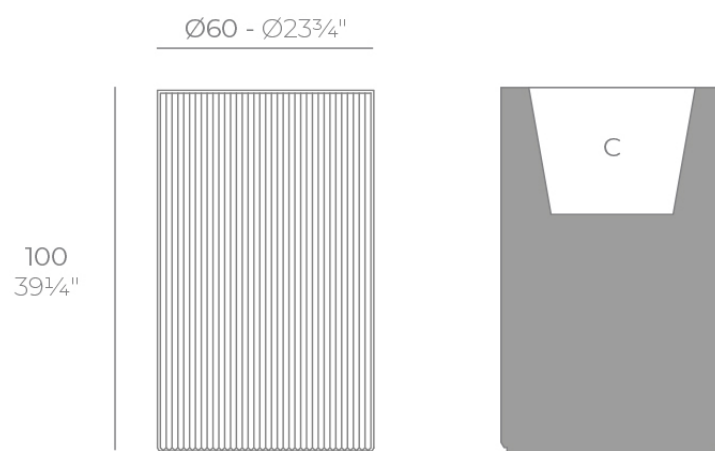

Info

Description

Weight: 18.5 Kg

GATSBY Cilindro Alto
GATSBY Hight Cylindre
ref. 54426
C= 49x49x45 19¹/₂"x19¹/₂"x17³/₄"
65 L
17¹/₂Gal

Finishes

finishes

BASIC

Ref. 54426A