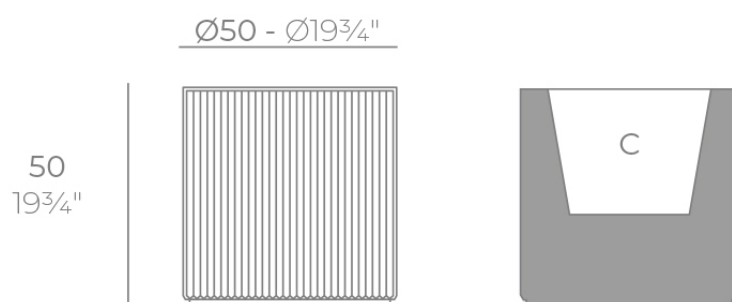

Info

Description

Weight: 9.5 Kg

GATSBY Cilindro
GATSBY Cylindre
ref. 54423
C= 41X41X29 16¹/₂"x16¹/₂"x11¹/₂"
30 L
8Gal