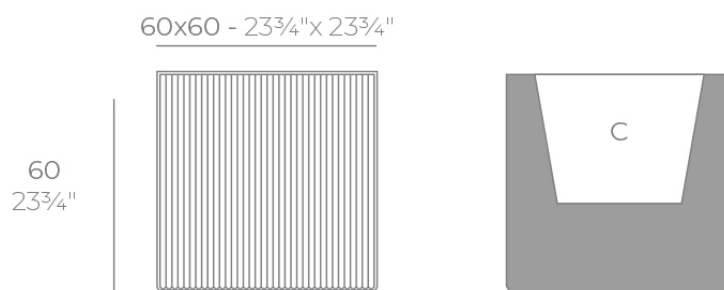

Info

Description

Weight: 18 Kg

GATSBY Cubo
GATSBY Cube
ref. 54431
C= 48x48x34 20³/₄"x20³/₄"x13¹/₂"
53 L
14Gal