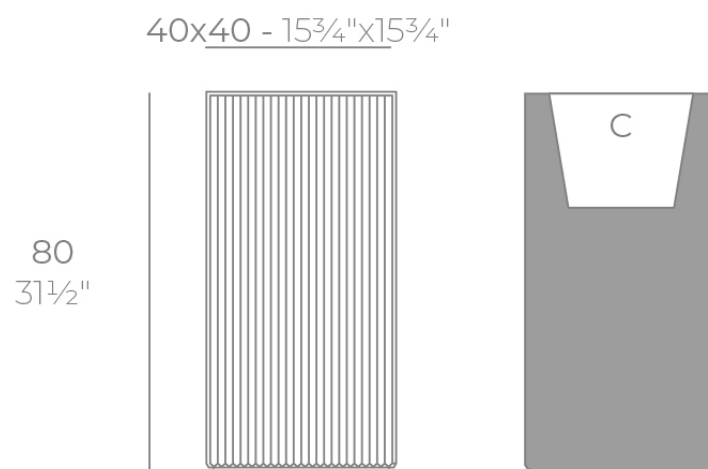

Info

Description

Weight: 13 Kg

GATSBY Cubo Alto
GATSBY Hight Cube
ref. 54428
C= 32x32x32 12¹/₂"x12¹/₂"x12¹/₂"
23 L
6Gal

Finishes

finishes

BASIC

Ref. 54428A