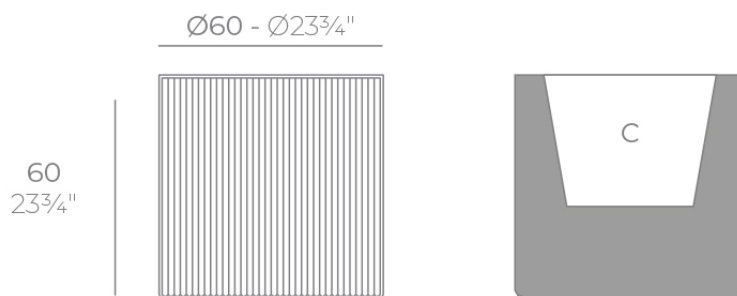

Info

Description

Weight: 13 Kg

GATSBY Cilindro
GATSBY Cylindre
ref. 54425
C= 49x49x31 19¹/₂"x19¹/₂"x12¹/₂"
47 L
12¹/₂Gal

Finishes

finishes

BASIC

Ref. 54425A