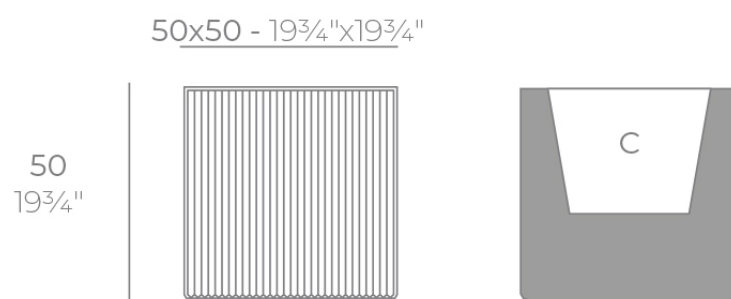

Info

Description

Weight: 12 Kg

GATSBY Cubo
GATSBY Cube
ref. 54429
C= 40x40x34 15³/₄"x15³/₄"x13¹/₂"
34 L
9Gal