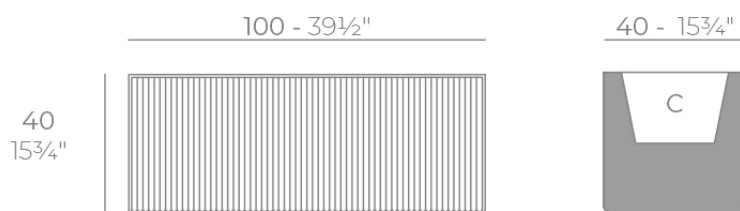

Info

Description

Weight: 13 Kg

GATSBY Jardinera
GATSBY Jardiniera
ref. 54433
C= 93x32x23 36 1/2"x12 1/2"x9"
55 L
14 1/2Gal

Finishes

finishes

BASIC

Ref. 54433A