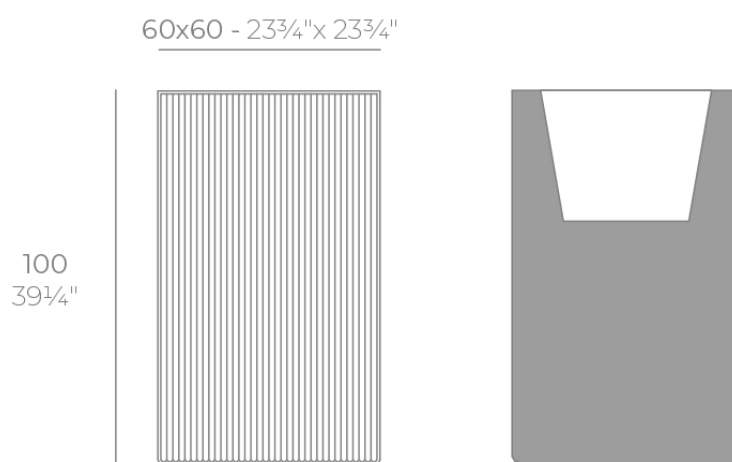

Info

Description

Weight: 25 Kg

GATSBY Cubo Alto
GATSBY Hight Cube
ref. 54432
C= 48x48x40 20³/₄"x20³/₄"x15³/₄"
62 L
16¹/₂Gal