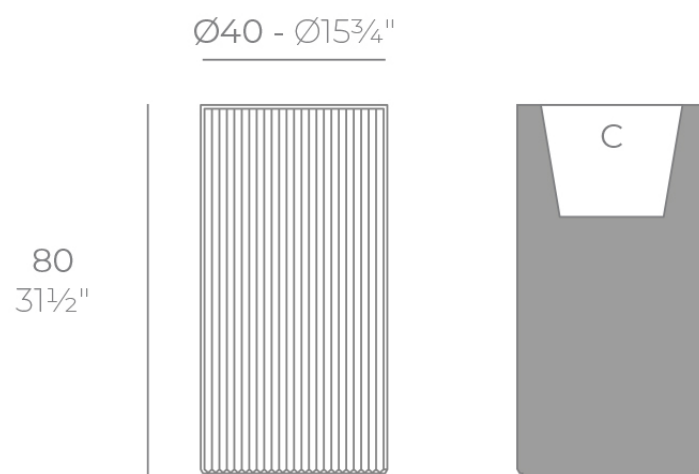

Info

Description

Weight: 9 Kg

GATSBY Cilindro Alto
GATSBY Hight Cylindre
ref. 54422
C= 32x32x28 12½"x12½"x11"
20 L
5½Gal

Finishes

finishes

BASIC

Ref. 54422A