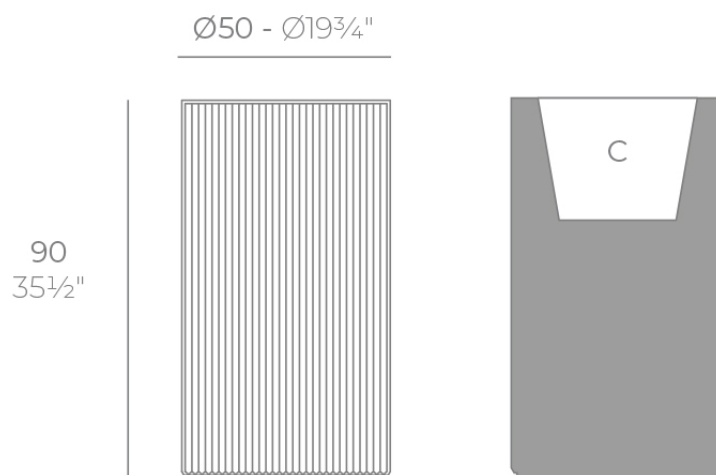

Info

Description

Weight: 13.5 Kg

GATSBY Cilindro Alto
GATSBY Hight Cylindre
ref. 54424
C= 41X41X32 16¹/₂"x16¹/₂"x12¹/₂"
32 L
8¹/₂Gal

Finishes

finishes

BASIC

Ref. 54424A