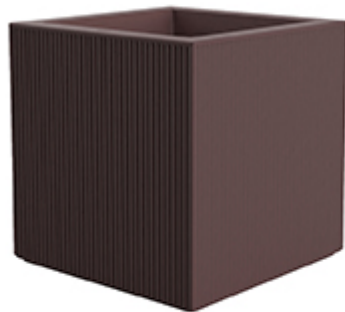

Products / Planters / Gatsby Prisma Planter 50x50x50

Gatsby prisma planter 50x50x50

by Ramón Esteve

The Gatsby collection, designed by Ramón Esteve for Vondom, recalls the Art Déco lighting. Those crazy twenties. “Something new, extraordinary, beautiful, simple but sophisticatedly designed” said Francis Scott Fitzgerald about his aims for the novel he was about to write. The Great Gatsby was born in an age of prosperity, parties and excess. They called it “the American Dream”.