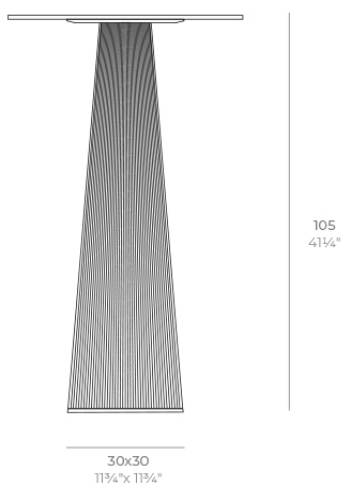

taupe

ecru

beige

Matt Polyethylene

Products / High Tables / Gatsby Base 30x30x105cm S30

Gatsby base 30x30x105cm s30

by Ramón Esteve

The Gatsby collection, designed by Ramón Esteve for Vondom, recalls the Art Déco lighting. Those crazy twenties. “Something new, extraordinary, beautiful, simple but sophisticatedly designed” said Francis Scott Fitzgerald about his aims for the novel he was about to write. The Great Gatsby was born in an age of prosperity, parties and excess. They called it “the American Dream”.

Info

Description

Weight: 8.4 Kg

GATSBY Mesa Base Cuadrada 30x30x105cm S30
GATSBY Square Base Table 30x30x105cm S30
ref. 54462

TABLE TOP - SOBRE

- 50 x 50 cm
19 1/4" x 19 1/4"
- 59 x 59 cm
23 1/4" x 23 1/4"