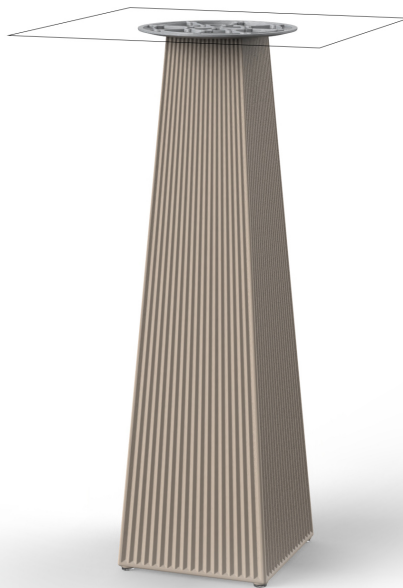

Products / High Tables / Gatsby Base ø35x105cm S30

Gatsby base ø35x105cm s30

by Ramón Esteve

The Gatsby collection, designed by Ramón Esteve for Vondom, recalls the Art Déco lighting. Those crazy twenties. “Something new, extraordinary, beautiful, simple but sophisticatedly designed” said Francis Scott Fitzgerald about his aims for the novel he was about to write. The Great Gatsby was born in an age of prosperity, parties and excess. They called it “the American Dream”.

taupe

ecru

beige

Matt Polyethylene

Products / High Tables / Gatsby Base 30x30x105cm S30

Gatsby base 30x30x105cm s30

by Ramón Esteve

The Gatsby collection, designed by Ramón Esteve for Vondom, recalls the Art Déco lighting. Those crazy twenties. “Something new, extraordinary, beautiful, simple but sophisticatedly designed” said Francis Scott Fitzgerald about his aims for the novel he was about to write. The Great Gatsby was born in an age of prosperity, parties and excess. They called it “the American Dream”.

Info

Description

Weight: 8.4 Kg

GATSBY Mesa Base Cuadrada 30x30x105cm S30
GATSBY Square Base Table 30x30x105cm S30
ref. 54462

TABLE TOP - SOBRE

- 50 x 50 cm
19 1/4" x 19 1/4"
- 59 x 59 cm
23 1/4" x 23 1/4"