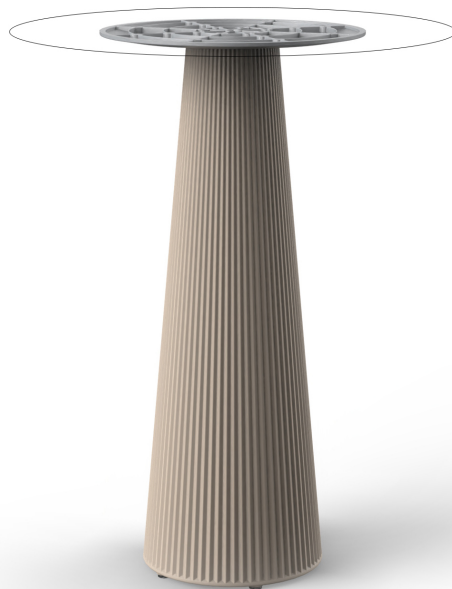

Products / High Tables / Gatsby Base ø35x105cm S30

Gatsby base ø35x105cm s30

by Ramón Esteve

The Gatsby collection, designed by Ramón Esteve for Vondom, recalls the Art Déco lighting. Those crazy twenties. “Something new, extraordinary, beautiful, simple but sophisticatedly designed” said Francis Scott Fitzgerald about his aims for the novel he was about to write. The Great Gatsby was born in an age of prosperity, parties and excess. They called it “the American Dream”.

Info

Description

Weight: 6 Kg

GATSBY Mesa Base Redonda Ø35x105cm S30
GATSBY Round Base Table Ø35x105cm S30
ref. 54460

TABLE TOP - SOBRE

- Ø50 cm
Ø19 1/4"
- Ø59 cm
Ø23 1/4"
- Ø69 cm
Ø27 1/4"

Accessories

- TABLE 10mm
- TABLE 12mm
- TABLE DEKTON

khaki

taupe

ecru

beige

Matt Polyethylene

Products / High Tables / Gatsby Base ø35x105cm S50

Gatsby base ø35x105cm s50

by Ramón Esteve

Info

Description

Weight: 6 Kg

GATSBY Mesa Base Redonda Ø35x105.5cm S50
GATSBY Round Base Table Ø35x105.5cm S50
ref. 54461

TABLE TOP - SOBRE

Accessories

- TABLE 10mm
- TABLE 12mm
- TABLE DEKTON

Finishes