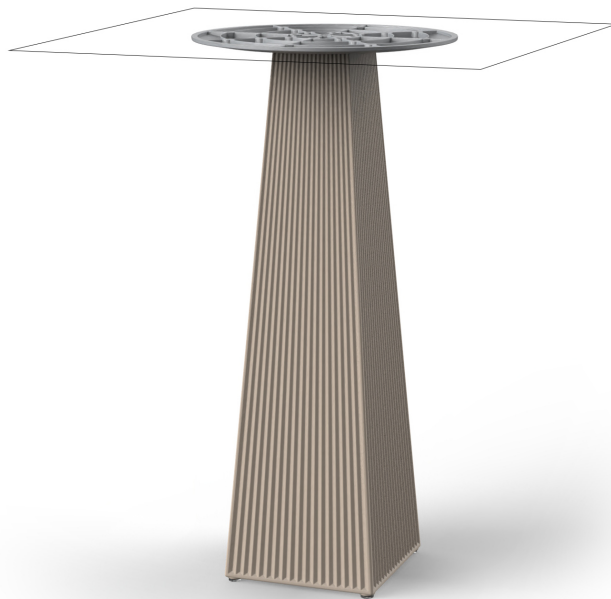

Products / High Tables / Gatsby Base ø35x105cm S30

Gatsby base ø35x105cm s30

by Ramón Esteve

The Gatsby collection, designed by Ramón Esteve for Vondom, recalls the Art Déco lighting. Those crazy twenties. “Something new, extraordinary, beautiful, simple but sophisticatedly designed” said Francis Scott Fitzgerald about his aims for the novel he was about to write. The Great Gatsby was born in an age of prosperity, parties and excess. They called it “the American Dream”.

anthracite

red

khaki

taupe

ecru

beige

Matt Polyethylene

Products / High Tables / Gatsby Base 30x30x105cm S50

Info

Description

Weight: 8.4 Kg

GATSBY Mesa Base Cuadrada 30x30x105.5cm S50
GATSBY Square Base Table 30x30x105.5cm S50
ref. 54463

TABLE TOP - SOBRE

69 x 69 cm
27 1/4" x 27 1/4"

Accessories

- TABLE 10mm
- TABLE 12mm
- TABLE DEKTON