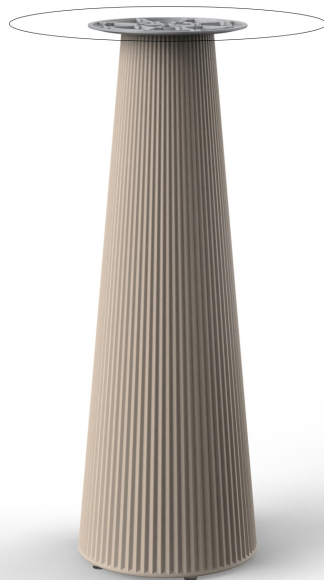

Products / High Tables / Gatsby Base ø35x105cm S30

Gatsby base ø35x105cm s30

by Ramón Esteve

The Gatsby collection, designed by Ramón Esteve for Vondom, recalls the Art Déco lighting. Those crazy twenties. “Something new, extraordinary, beautiful, simple but sophisticatedly designed” said Francis Scott Fitzgerald about his aims for the novel he was about to write. The Great Gatsby was born in an age of prosperity, parties and excess. They called it “the American Dream”.

Info

Description

Weight: 6 Kg

GATSBY Mesa Base Redonda Ø35x105cm S30
GATSBY Round Base Table Ø35x105cm S30
ref. 54460

TABLE TOP - SOBRE

- Ø50 cm
Ø19 1/4"
- Ø59 cm
Ø23 1/4"
- Ø69 cm
Ø27 1/4"

Accessories

- TABLE 10mm
- TABLE 12mm
- TABLE DEKTON

khaki

taupe

ecru

beige

Matt Polyethylene

Products / High Tables / Gatsby Base ø35x105cm S50

Gatsby base ø35x105cm s50

by Ramón Esteve

Info

Description

Weight: 6 Kg

GATSBY Mesa Base Redonda Ø35x105.5cm S50
GATSBY Round Base Table Ø35x105.5cm S50
ref. 54461

TABLE TOP - SOBRE

Accessories

- TABLE 10mm
- TABLE 12mm
- TABLE DEKTON

Finishes