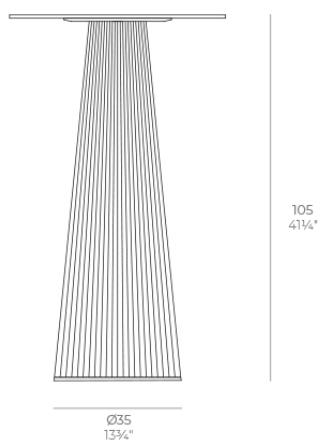

Products / High Tables / Gatsby Base ø35x105cm S30

Gatsby base ø35x105cm s30

by Ramón Esteve

The Gatsby collection, designed by Ramón Esteve for Vondom, recalls the Art Déco lighting. Those crazy twenties. “Something new, extraordinary, beautiful, simple but sophisticatedly designed” said Francis Scott Fitzgerald about his aims for the novel he was about to write. The Great Gatsby was born in an age of prosperity, parties and excess. They called it “the American Dream”.

Info

Description

Weight: 6 Kg

GATSBY Mesa Base Redonda Ø35x105cm S30
GATSBY Round Base Table Ø35x105cm S30
ref. 54460

TABLE TOP - SOBRE

- Ø50 cm
Ø19 1/4"
- Ø59 cm
Ø23 1/4"
- Ø69 cm
Ø27 1/4"

Accessories

- TABLE 10mm
- TABLE 12mm
- TABLE DEKTON

Info

Description

Weight: 6 Kg

GATSBY Mesa Base Redonda Ø35x105.5cm S50
GATSBY Round Base Table Ø35x105.5cm S50
ref. 54461

TABLE TOP - SOBRE

Accessories

- TABLE 10mm
- TABLE 12mm
- TABLE DEKTON

Finishes