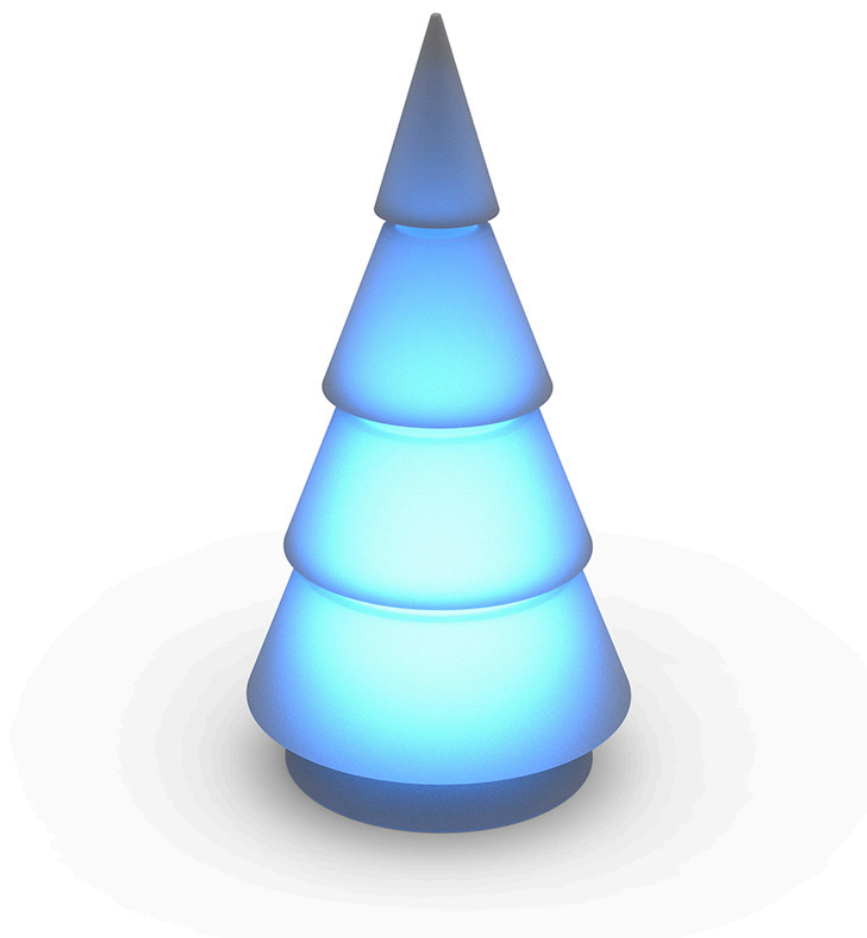

Forest 2m

by Ramón Esteve

Ramón Esteve has designed for Vondom the Forest Collection, a backlit piece shaped after a geometric abstraction of a Christmas tree.