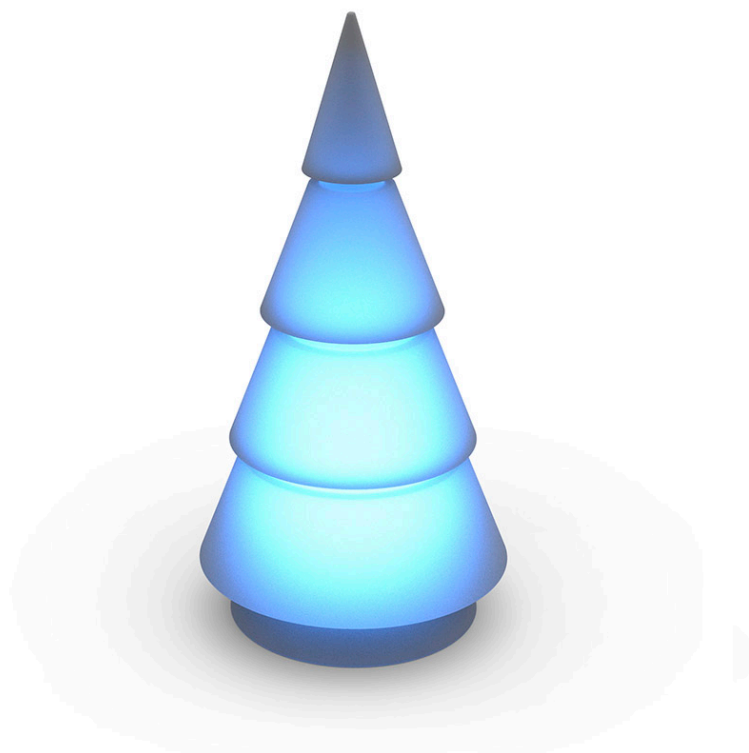

VONDOM

DMX and Home WIFI DMX. (Remote control included).

Ambients

Forest 1,5m

by Ramón Esteve

Ramón Esteve has designed for Vondom the Forest Collection, a backlit piece shaped after a geometric abstraction of a Christmas tree.