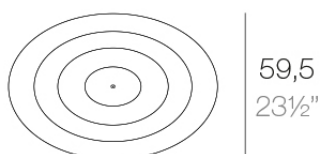

Info

Description

Made of polyethylene resin by rotational moulding. 100% Recyclable. Item suitable for indoor and outdoor use. Available in different finishes.

Weight: 13.64 Kg

74,5 - 29 1/4"

FOREST Árbol 150 cm - 59"
FOREST Tree 150 cm - 59"