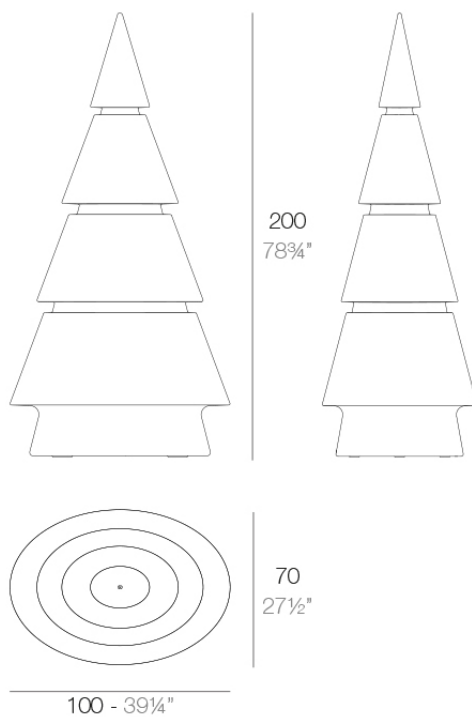

Weight: 22.74 Kg

FOREST Árbol 200 cm - 78 3/4"
FOREST Tree 200 cm - 78 3/4"

Finishes

lighting

WHITE LED
Ref. 54248W

ice

White internally lit unit with LED technology. Available only in matte ice white finish.