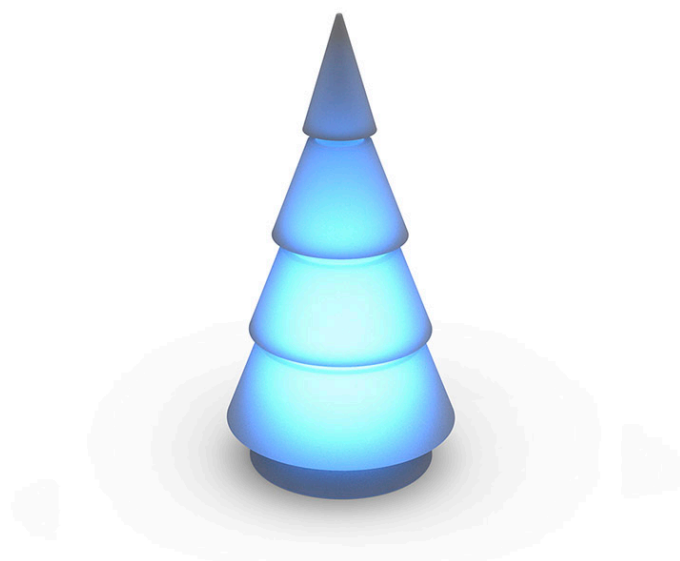

Forest nano

by Ramón Esteve

Ramón Esteve has designed for Vondom the Forest Collection, a backlit piece shaped after a geometric abstraction of a Christmas tree.

Info

Description

Made of polyethylene resin by rotational moulding. 100% Recyclable. Item suitable for indoor and outdoor use. Available in different finishes.

Weight: 0.35 Kg

17,5 - 7"

FOREST Nano Árbol 25 cm - 9 3/4"

FOREST Nano Tree 25 cm - 9 3/4"

Finishes

lighting

WHITE LED
Ref. 54251W

ice

Ambients

Forest 1m

by Ramón Esteve

Ramón Esteve has designed for Vondom the Forest Collection, a backlit piece shaped after a geometric abstraction of a Christmas tree.

Info

Description

Made of polyethylene resin by rotational moulding. 100% Recyclable. Item suitable for indoor and outdoor use. Available in different finishes.