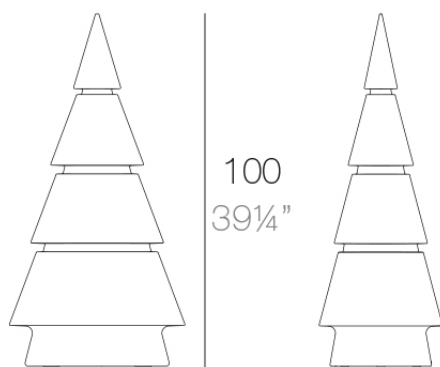

Weight: 6.24 Kg

50 - 19 3/4"

FOREST Árbol 100 cm - 39 1/4"
FOREST Tree 100 cm - 39 1/4"

Finishes

lighting

WHITE LED
Ref. 54250W

ice

White internally lit unit with LED technology. Available only in matte ice white finish.