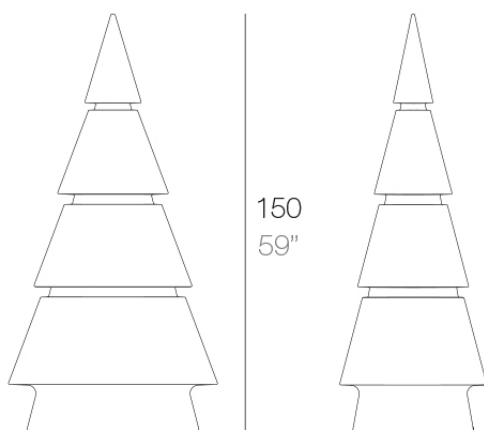

Info

Description

Made of polyethylene resin by rotational moulding. 100% Recyclable. Item suitable for indoor and outdoor use. Available in different finishes.

Weight: 13.64 Kg

74,5 - 29 1/4"

FOREST Árbol 150 cm - 59"
FOREST Tree 150 cm - 59"