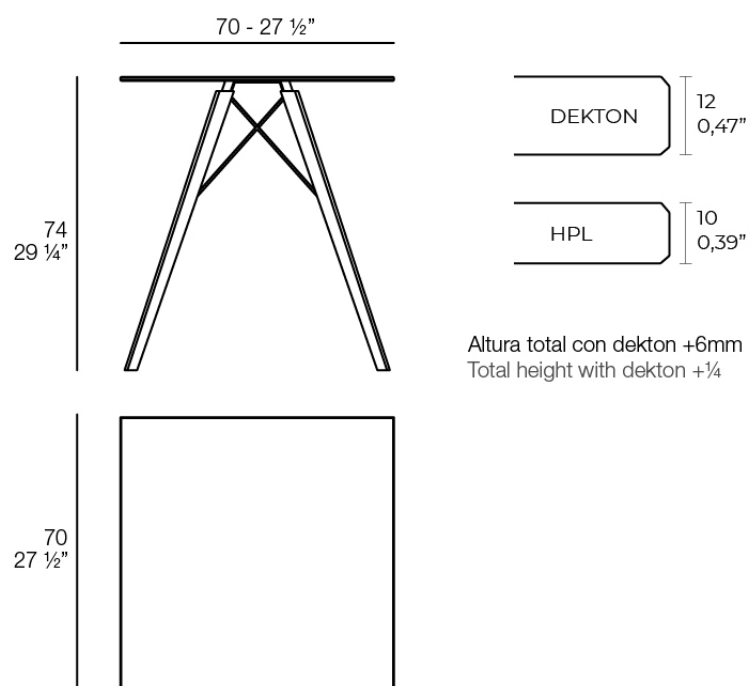

Info

Description

Weight: 11.98 Kg

FAZ WOOD Mesa Comedor 70 x 70
FAZ WOOD Dinning table 27 $\frac{1}{2}$ " x 27 $\frac{1}{2}$ "

Finishes

finishes

HPL

Ref. 54311