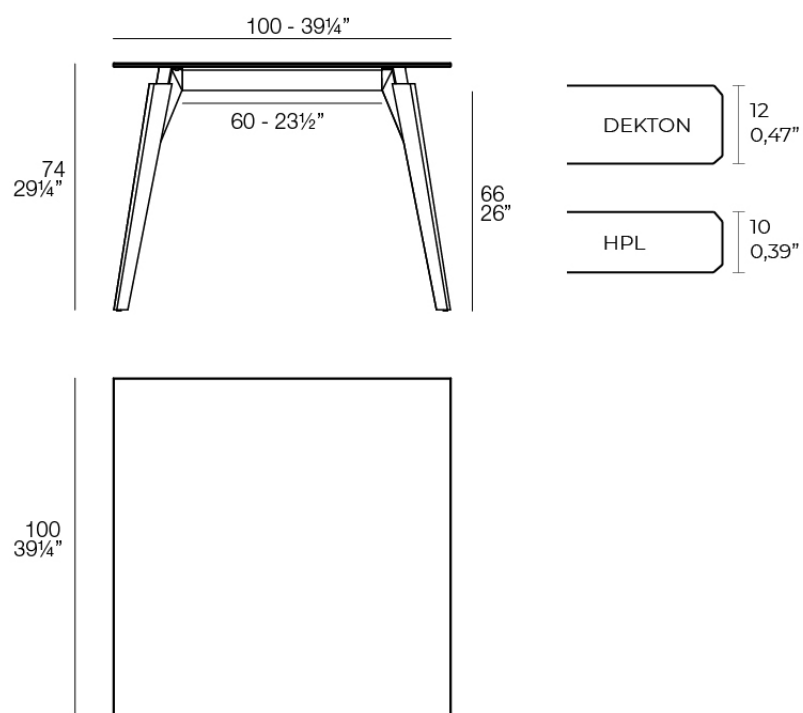

Info

Description

Weight: 28.51 Kg

FAZ WOOD Mesa Sal3n 100 x 100
FAZ WOOD Lounge Table 39 1/4" x 39 1/4"

Finishes

finishes

HPL

Ref. 54306