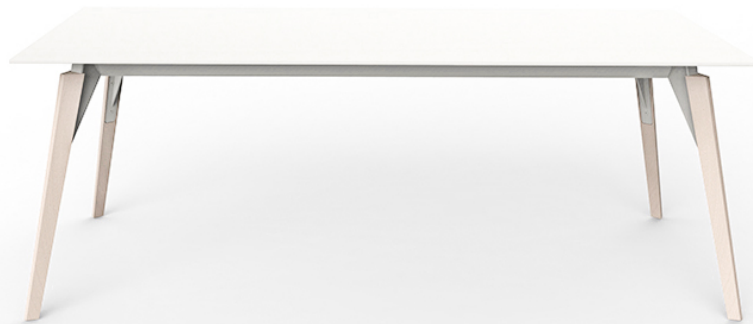

by Ramón Esteve

Faz is a modular collection of outdoor furniture and planters designed by Ramón Esteve for Vondom. He is the architect of harmony, serenity, timelessness and universality, and he has created mineral and emphatic shapes that make Faz a design that contextualizes with homes and installations. An ambience, encircling as a result of the blissful combination of the material and lighting, so that the sole sensation would be its fusion.