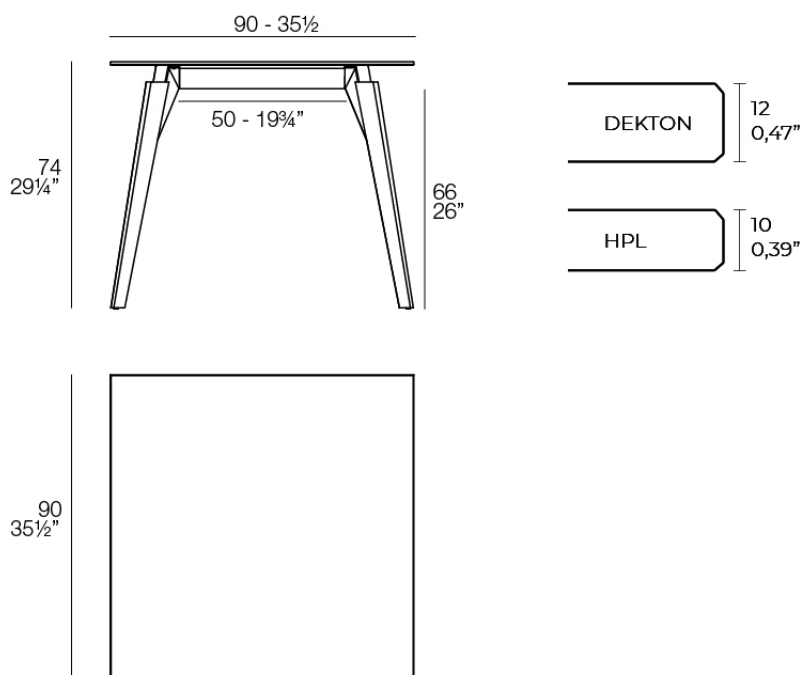

Info

Description

Weight: 25.29 Kg

FAZ WOOD Mesa Salón 90 x 90
FAZ WOOD Lounge Table 35 1/2" x 35 1/2"

Finishes

finishes

HPL

Ref. 54305