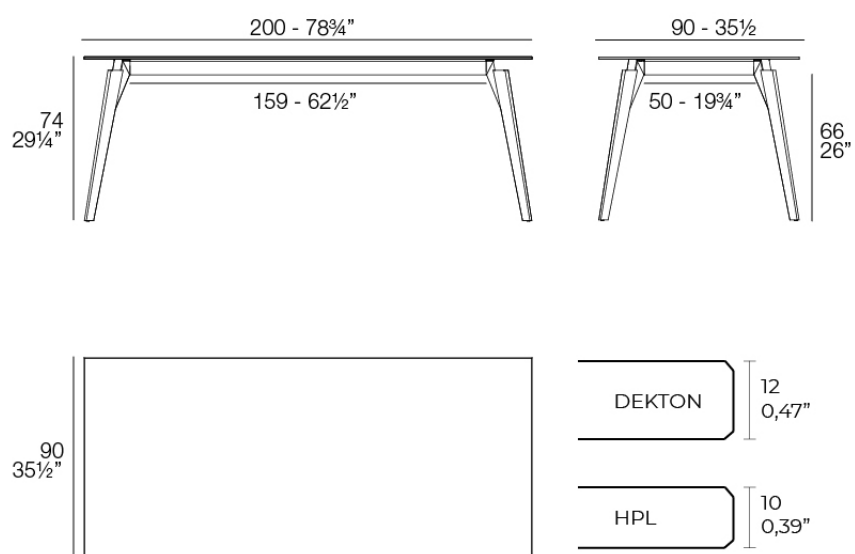

Info

Description

Weight: 42.8 Kg

FAZ WOOD Mesa Salón 200 x 90
FAZ WOOD Lounge Table 78 3/4" x 35 1/2"

Finishes

finishes

HPL

Ref. 54307