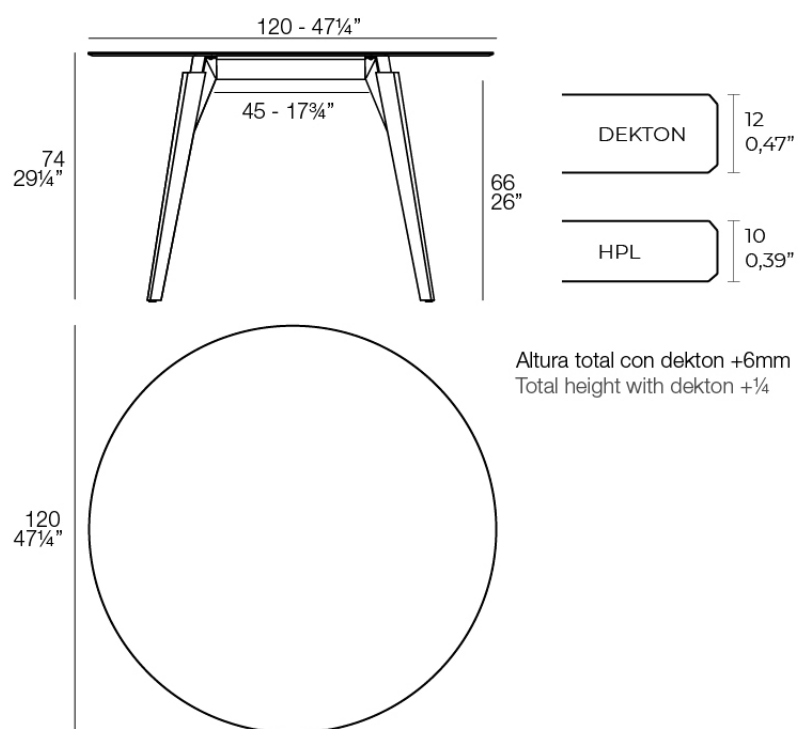

Info

Description

Weight: 31.66 Kg

FAZ WOOD Mesa Salón 120 x 120
FAZ WOOD Lounge Table 47 1/4" x 47 1/4"

Finishes

finishes

HPL

Ref. 54323