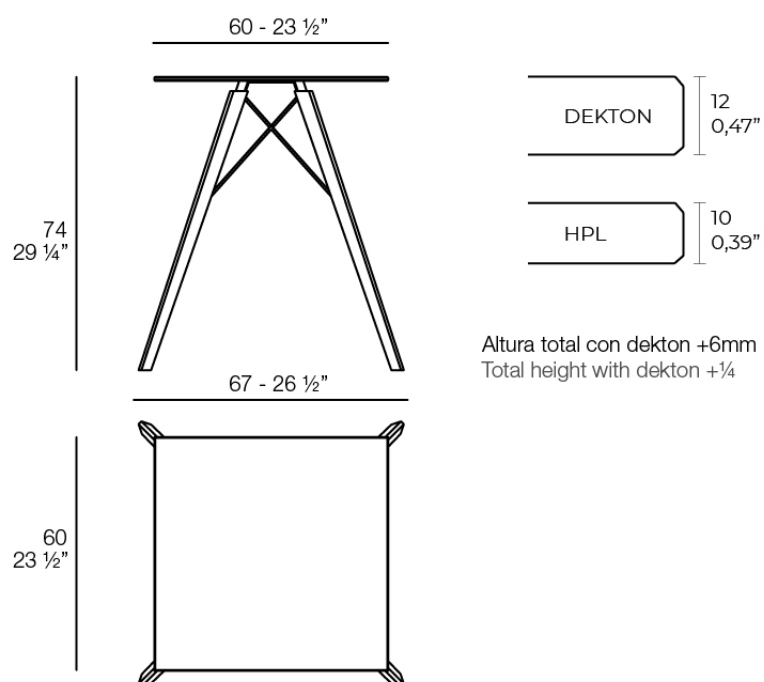

Info

Description

Weight: 10.05 Kg

FAZ WOOD Mesa Comedor 60 x 60
FAZ WOOD Dinning table 23 1/2" x 23 1/2"

Finishes

finishes

HPL

Ref. 54309