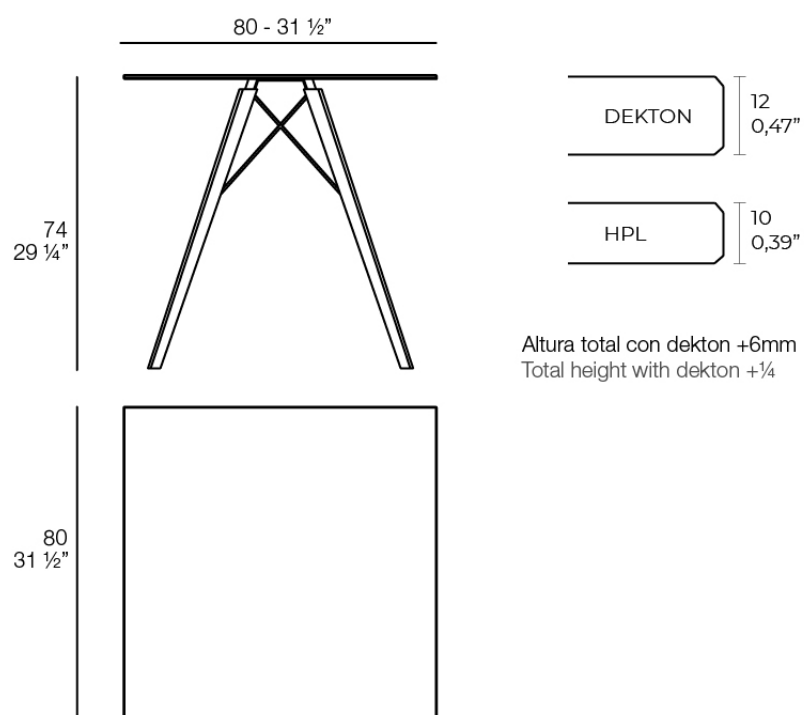

Info

Description

Weight: 14.15 Kg

FAZ WOOD Mesa Comedor 80 x 80
FAZ WOOD Dinning table 31 1/2" x 31 1/2"

Finishes

finishes

HPL

Ref. 54313