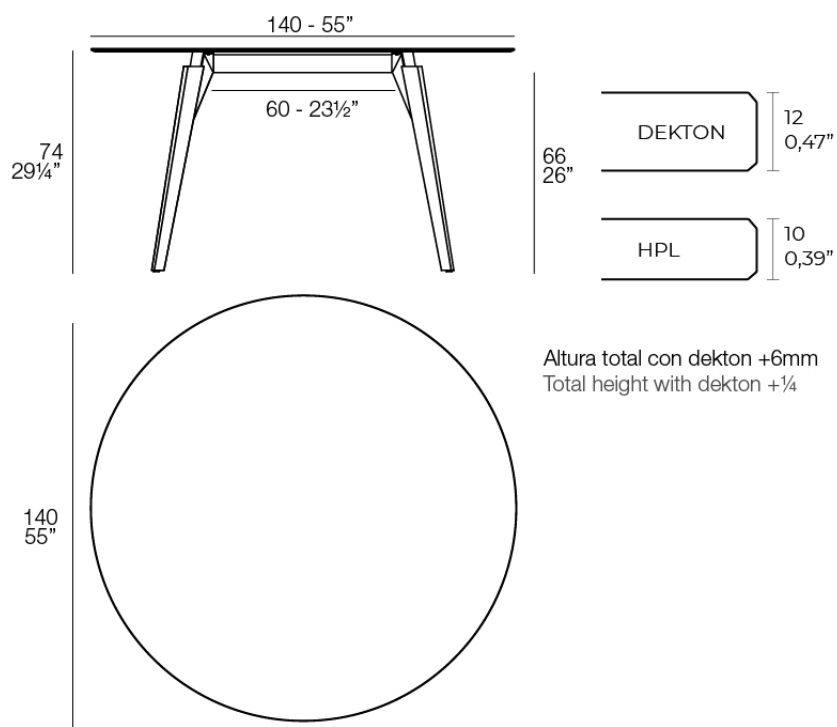

Info

Description

Weight: 36.14 Kg

FAZ WOOD Mesa Salón 140 x 140
FAZ WOOD Lounge Table 55" x 55"

Finishes

finishes

HPL

Ref. 54324