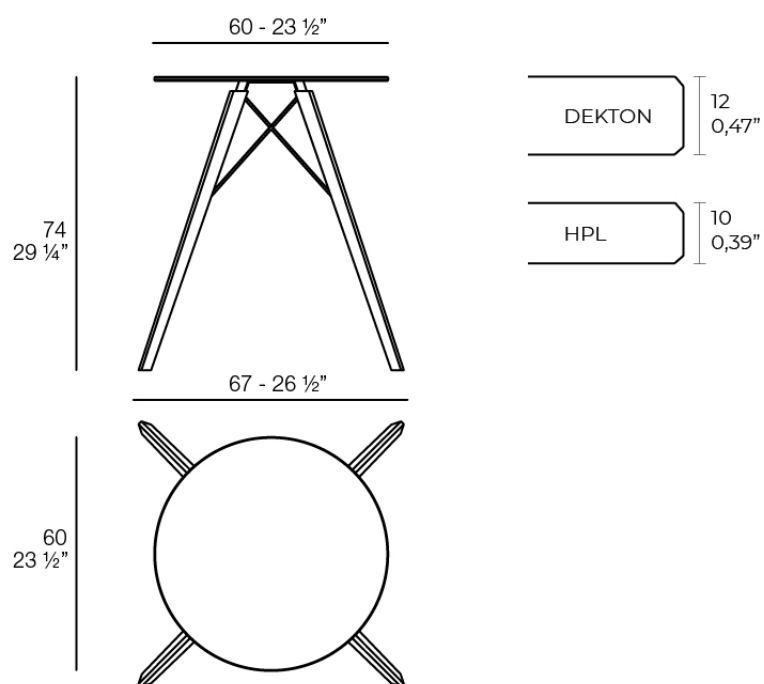

Info

Description

Weight: 9.05 Kg

FAZ WOOD Mesa Comedor Ø60
FAZ WOOD Dinning table Ø23 1/2"

Finishes

finishes

HPL

Ref. 54310