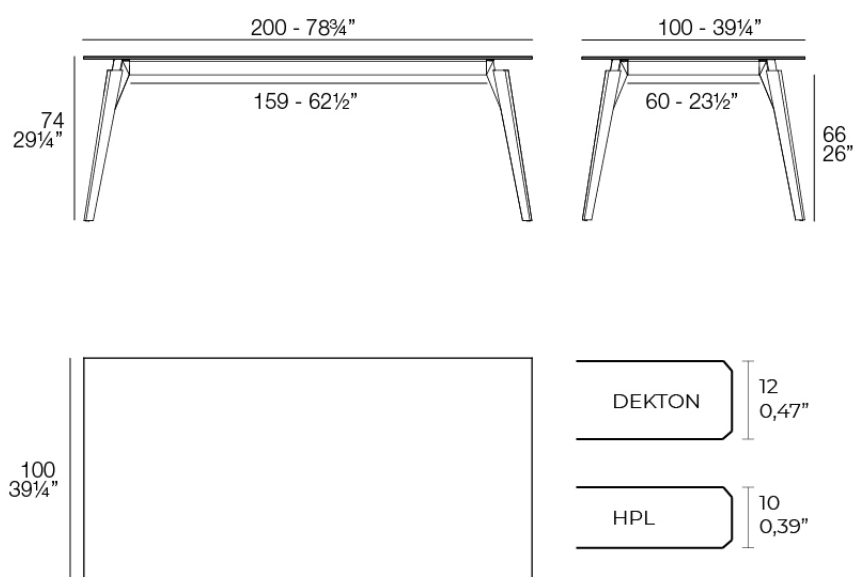

Info

Description

Weight: 45.86 Kg

FAZ WOOD Mesa Salón 200 x 100
FAZ WOOD Lounge Table 78 3/4" x 39 1/4"

Finishes

finishes

HPL

Ref. 54308