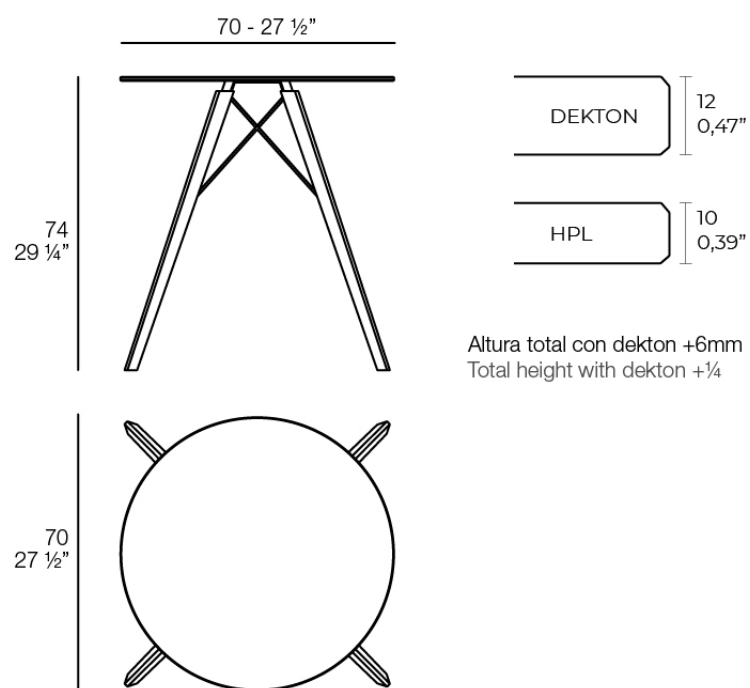

Info

Description

Weight: 10.58 Kg

FAZ WOOD Mesa Comedor Ø70
FAZ WOOD Dinning table Ø27 1/2"

Finishes

finishes

HPL

Ref. 54312