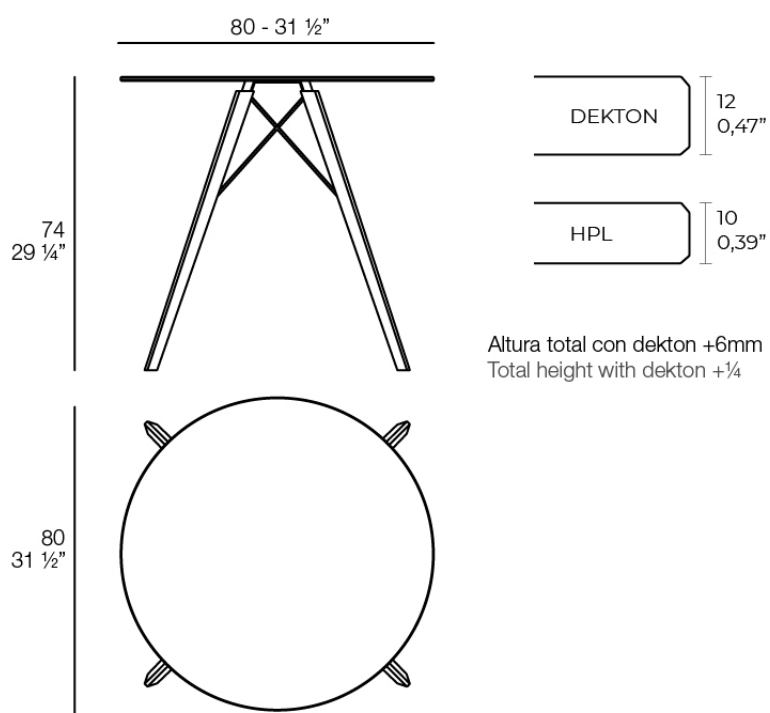

Info

Description

Weight: 12.26 Kg

FAZ WOOD Mesa Comedor Ø80
FAZ WOOD Dinning table Ø31 1/2"

Finishes

finishes

HPL

Ref. 54314