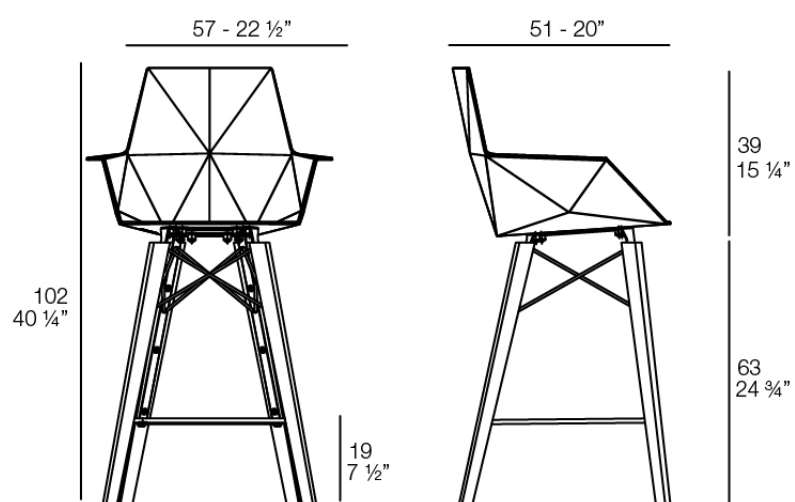

Info

Description

Weight: 7.35 Kg

FAZ WOOD Taburete con brazos 102cm
FAZ WOOD Counter Stool with arms 40 1/4"

Finishes

finishes

BASIC PP
Ref. 54304

white