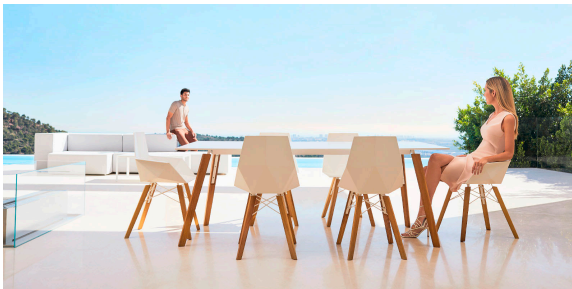

Faz wood counter stool

by Ramón Esteve

Faz is a modular collection of outdoor furniture and planters designed by Ramón Esteve for Vondom. He is the architect of harmony, serenity, timelessness and universality, and he has created mineral and emphatic shapes that make Faz a design that contextualizes with homes and installations. An ambience, encircling as a result of the blissful combination of the material and lighting, so that the sole sensation would be its fusion.

Faz wood bar stool with arms

by Ramón Esteve

Faz is a modular collection of outdoor furniture and planters designed by Ramón Esteve for Vondom. He is the architect of harmony, serenity, timelessness and universality, and he has created mineral and emphatic shapes that make Faz a design that contextualizes with homes and installations. An ambience, encircling as a result of the blissful combination of the material and lighting, so that the sole sensation would be its fusion.