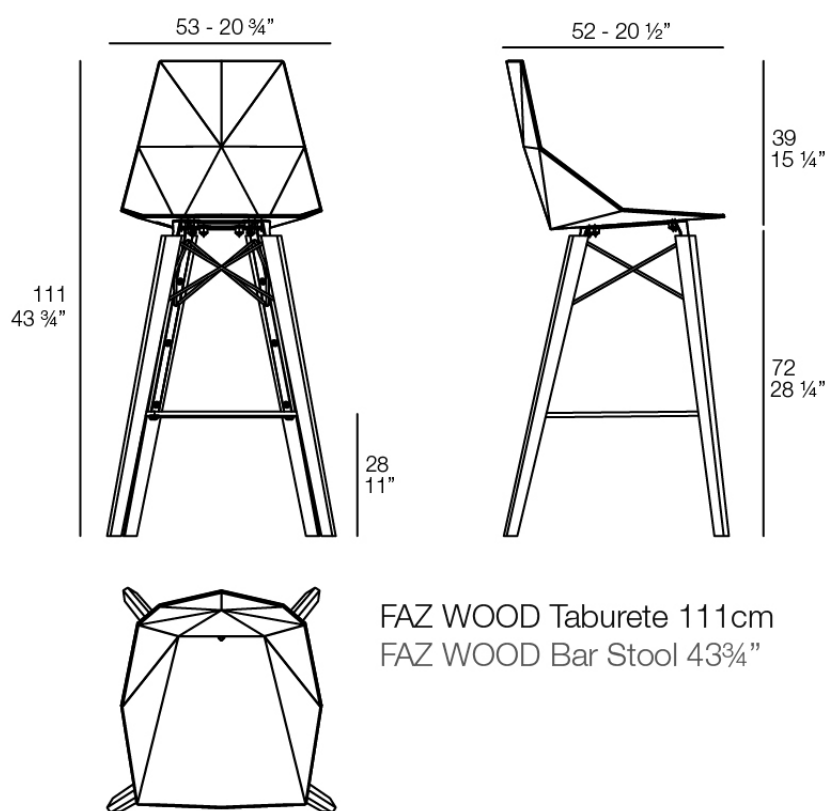

Info

Description

Weight: 6.93 Kg