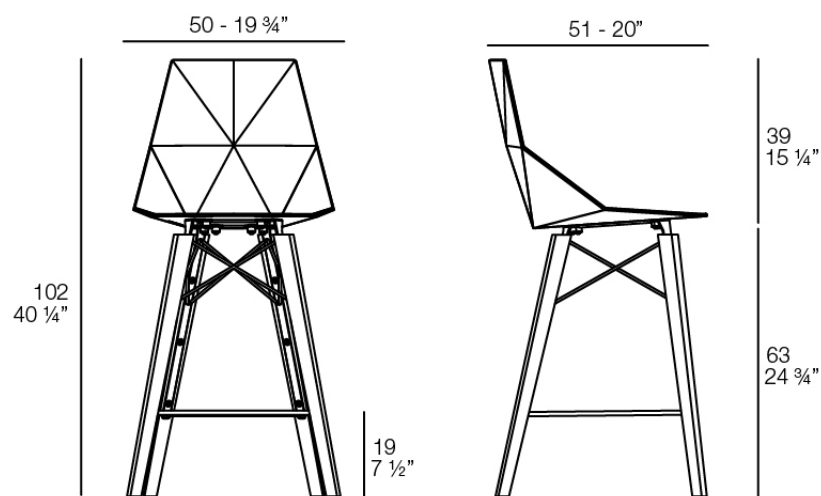

Info

Description

Weight: 6.7 Kg

FAZ WOOD Taburete 102cm
FAZ WOOD Counter Stool 40 1/4"

Finishes

finishes

BASIC PP
Ref. 54303

white

Info

Description

Weight: 7.35 Kg

FAZ WOOD Taburete con brazos 102cm
FAZ WOOD Counter Stool with arms 40 1/4"

Finishes

finishes

BASIC PP
Ref. 54304

white