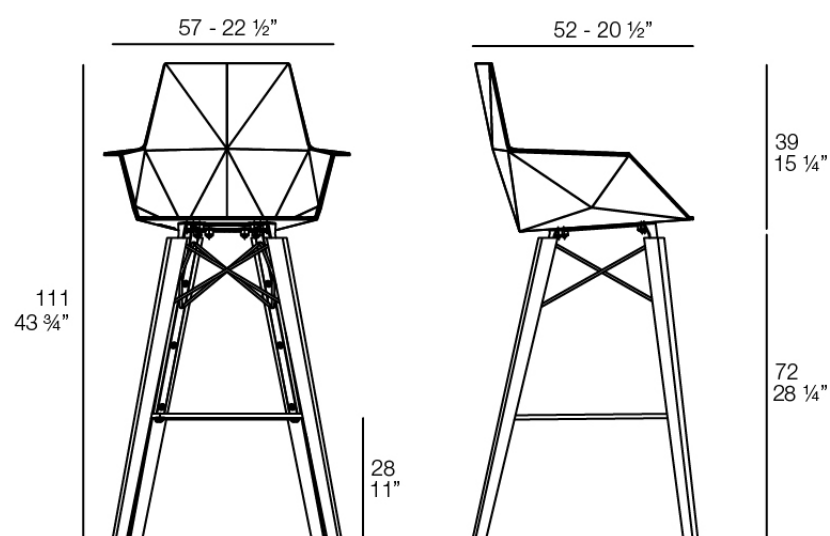

Info

Description

Weight: 7.58 Kg

FAZ WOOD Taburete con brazos 111cm
FAZ WOOD Bar Stool with arms 43 3/4"

Finishes

finishes

BASIC PP
Ref. 54302

white