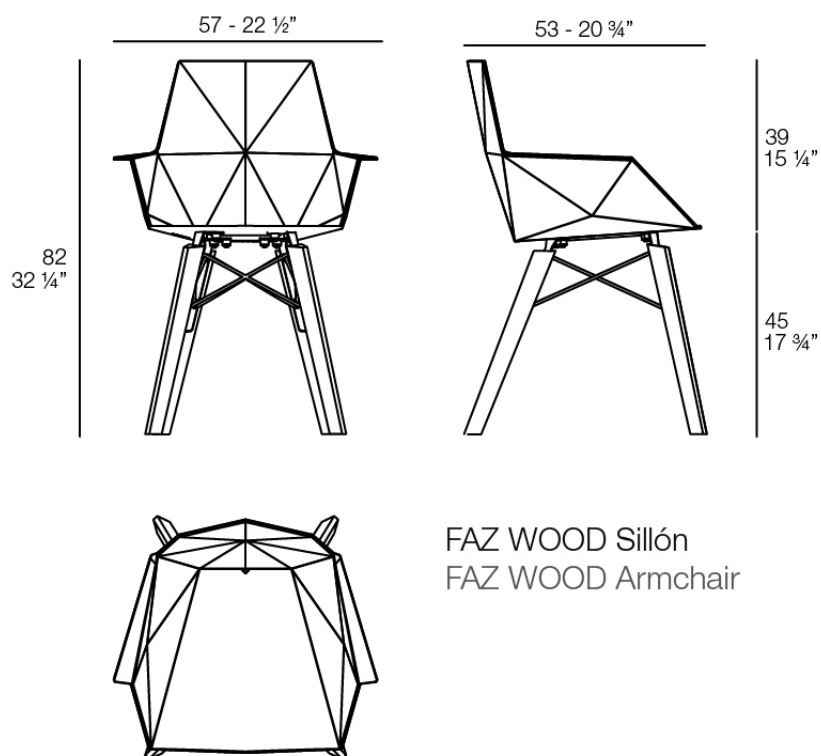

## Faz wood armchair

by Ramón Esteve

Faz is a modular collection of outdoor furniture and planters designed by Ramón Esteve for Vondom. He is the architect of harmony, serenity, timelessness and universality, and he has created mineral and emphatic shapes that make Faz a design that contextualizes with homes and installations. An ambience, encircling as a result of the blissful combination of the material and lighting, so that the sole sensation would be its fusion.

### Description

Weight: 5.04 Kg