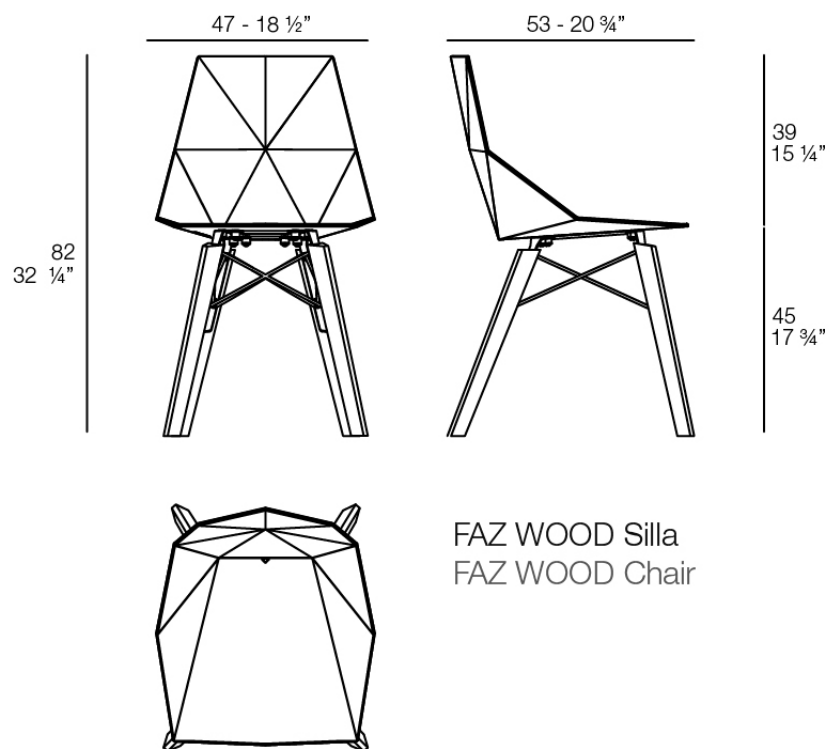

## Faz wood chair

by Ramón Esteve

Faz is a modular collection of outdoor furniture and planters designed by Ramón Esteve for Vondom. He is the architect of harmony, serenity, timelessness and universality, and he has created mineral and emphatic shapes that make Faz a design that contextualizes with homes and installations. An ambience, encircling as a result of the blissful combination of the material and lighting, so that the sole sensation would be its fusion.

### Description

Weight: 4.4 Kg

### Description

Weight: 5.04 Kg