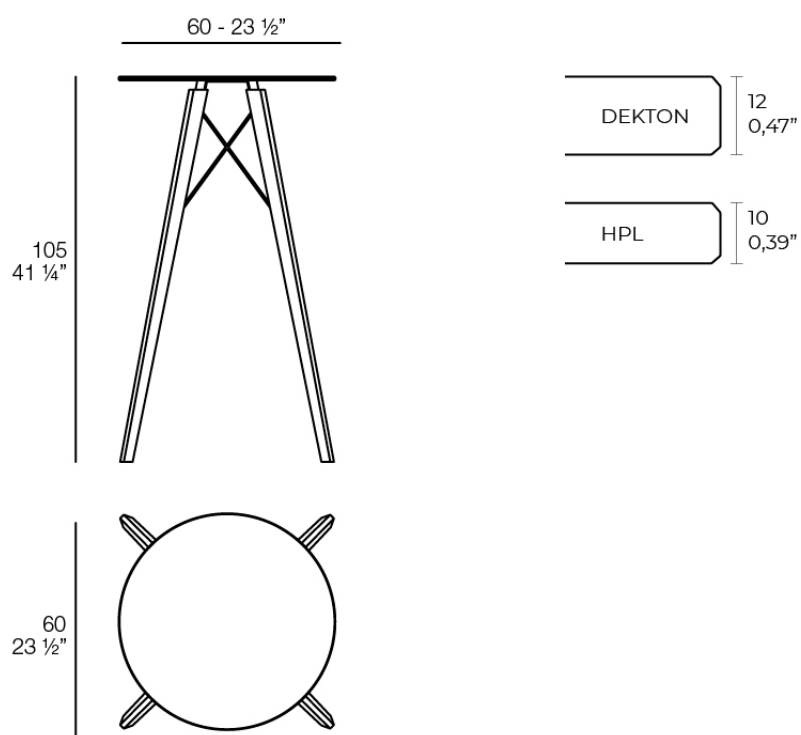

Info

Description

Weight: 10.17 Kg

FAZ WOOD Mesa Alta Ø60
FAZ WOOD Dinning table Ø23 1/2"