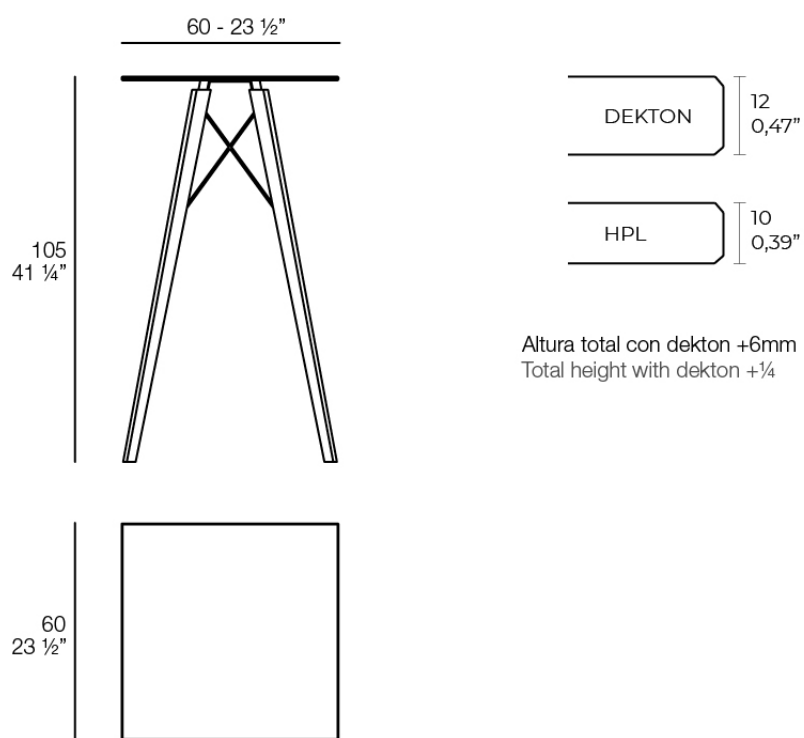

### Description

Weight: 11.19 Kg

FAZ WOOD Mesa Alta 60 x 60  
FAZ WOOD Dinning table 23 1/2 x 23 1/2"