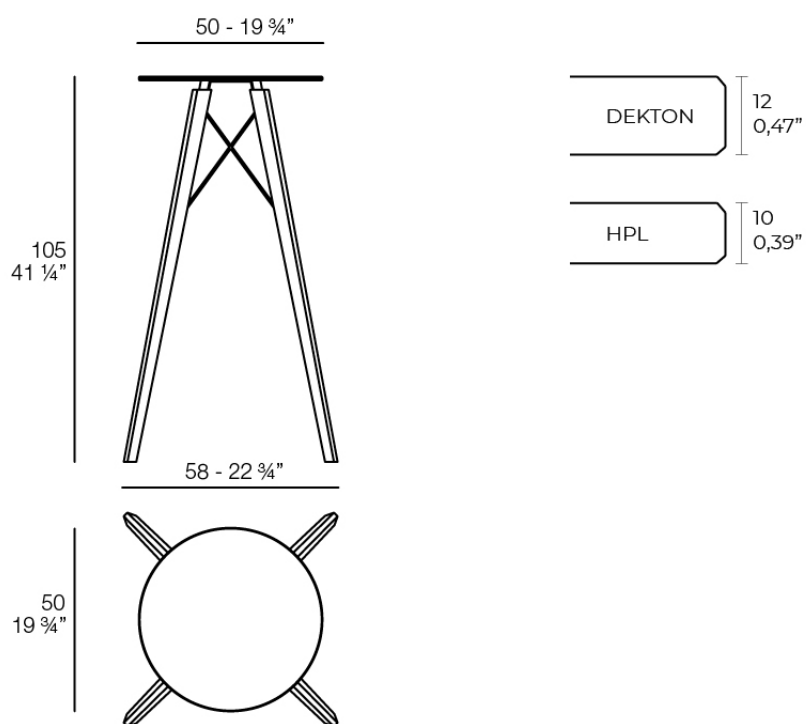

### Description

Weight: 9.04 Kg

FAZ WOOD Mesa Alta Ø50  
FAZ WOOD Dinning table Ø19 3/4"