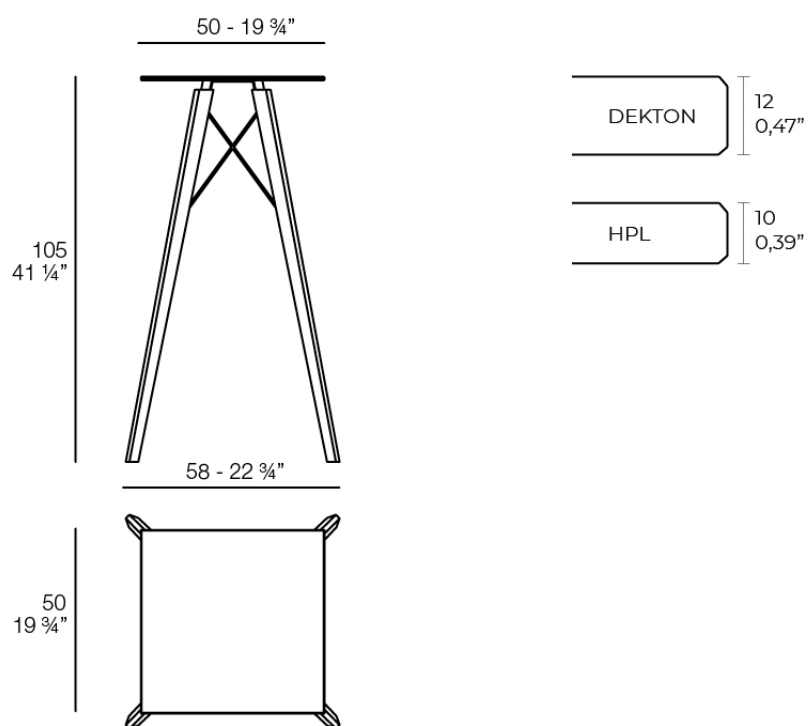

### Description

Weight: 9.74 Kg

FAZ WOOD Mesa Alta 50 x 50  
FAZ WOOD Dining table 19 3/4 x 19 3/4"