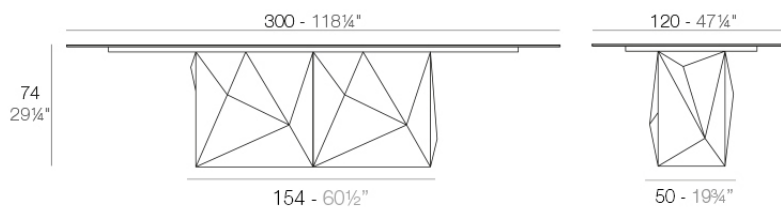

Info

Description

Made of polyethylene resin by rotational moulding. 100% Recyclable. Item suitable for indoor and outdoor use. Available in different finishes.

Weight: 162.1 Kg

FAZ Mesa XL 300x120
FAZ Dining Table XL 118¼" x 47¼"