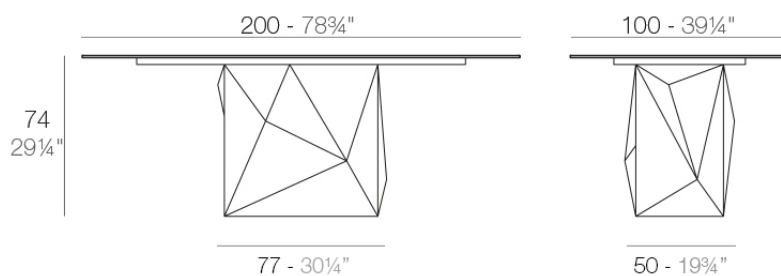

Faz table 200x100x72

by Ramón Esteve

Faz is a modular collection of outdoor furniture and planters designed by Ramón Esteve for Vondom. He is the architect of harmony, serenity, timelessness and universality, and he has created mineral and emphatic shapes that make Faz a design that contextualizes with homes and installations. An ambience, encircling as a result of the blissful combination of the material and lighting, so that the sole sensation would be its fusion.

Info

Description

Made of polyethylene resin by rotational moulding. 100% Recyclable. Item suitable for indoor and outdoor use. Available in different finishes.

Weight: 100.15 Kg

FAZ Mesa 200 x 100
FAZ Dinning Table 78¾" x 39¼"