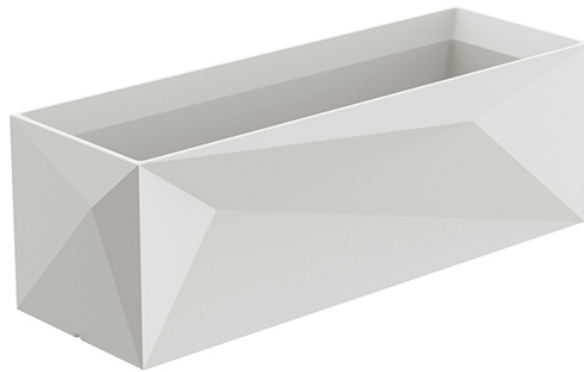

Info

Description

Pot made of polyethylene resin by rotational moulding. 100% Recyclable. Item suitable for indoor and outdoor use. Available in different finishes.

Weight: 13.35 Kg

FAZ Jardinera
FAZ Jardiniera