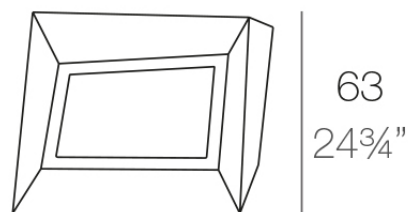

Info

Description

Pot made of polyethylene resin by rotational moulding. 100% Recyclable. Item suitable for indoor and outdoor use. Available in different finishes.

Weight: 12 Kg

FAZ Macetero bajo XL C = 27 L
FAZ Down planter XL C = 7 gal