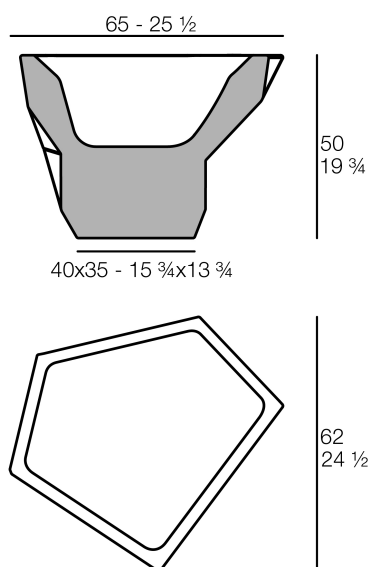

Info

Description

Weight: 8 Kg

FAZ Jarron Pequeño C = 28L
FAZ Smal Planter C = 7 1/2 gal

Finishes

finishes

BASIC

Ref. 54400A