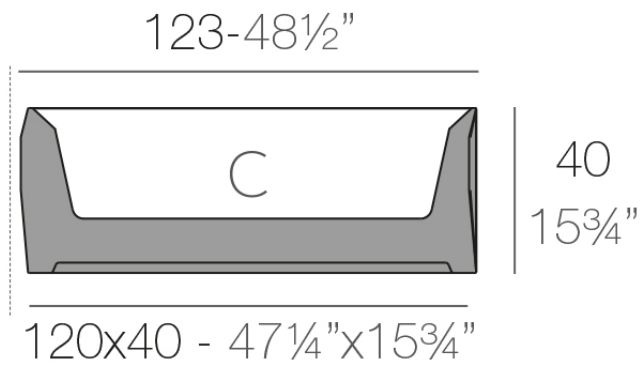

Info

Description

Pot made of polyethylene resin by rotational moulding. 100% Recyclable. Item suitable for indoor and outdoor use. Available in different finishes.

Weight: 13.35 Kg

FAZ Jardinera
FAZ Jardiniera