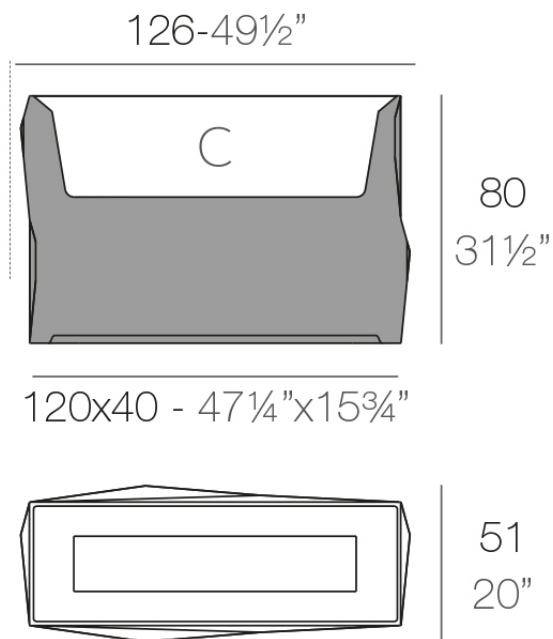

Info

Description

Pot made of polyethylene resin by rotational moulding. 100% Recyclable. Item suitable for indoor and outdoor use. Available in different finishes.

Weight: 20.47 Kg

FAZ Jardinera alta C = 140 L
FAZ High jardiniere C = 38¼ gal