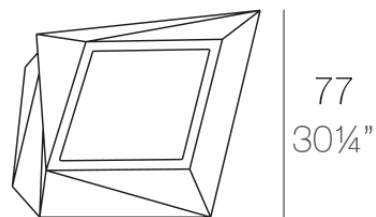

Info

Description

Pot made of polyethylene resin by rotational moulding. 100% Recyclable. Item suitable for indoor and outdoor use. Available in different finishes.

Weight: 24 Kg

FAZ Macetero medio XL C = 50 L
FAZ Medium planter XL C = 13 gal