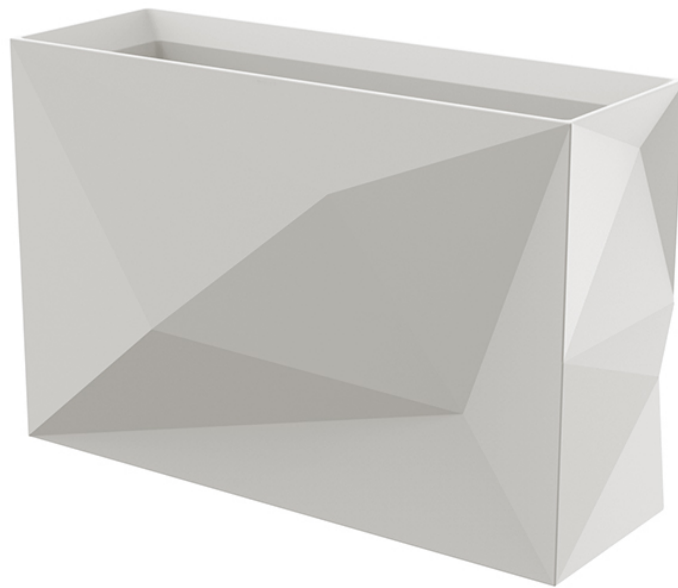

VONDOM

DMX and Home WIFI DMX. (Remote control included).

Ambients

Faz wall planter 40x120x80cm

by Ramón Esteve

Faz is a modular collection of outdoor furniture and planters designed by Ramón Esteve for Vondom. He is the architect of harmony, serenity, timelessness and universality, and he has created mineral and emphatic shapes that make Faz a design that contextualizes with homes and installations. An ambience, encircling as a result of the blissful combination of the material and lighting, so that the sole sensation would be its fusion.