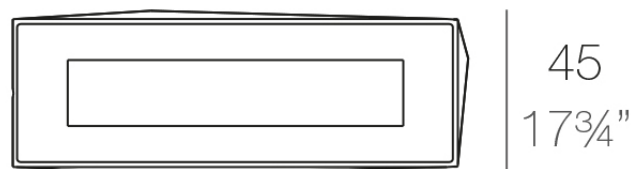

Info

Description

Pot made of polyethylene resin by rotational moulding. 100% Recyclable. Item suitable for indoor and outdoor use. Available in different finishes.

Weight: 13.35 Kg

FAZ Jardinera
FAZ Jardiniera