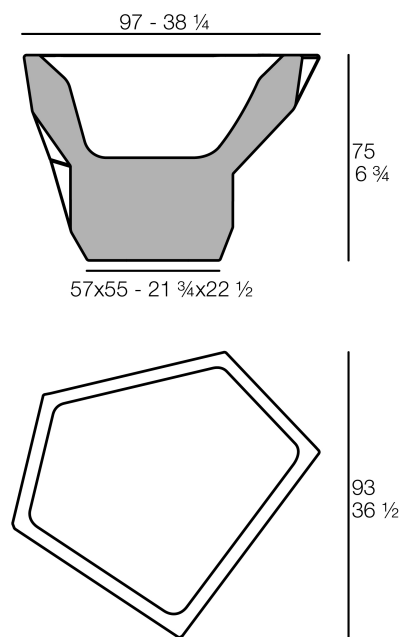

Info

Description

Weight: 20 Kg

FAZ Jarron Medio C = 97L
FAZ Medium Planter C = 25 3/4 gal