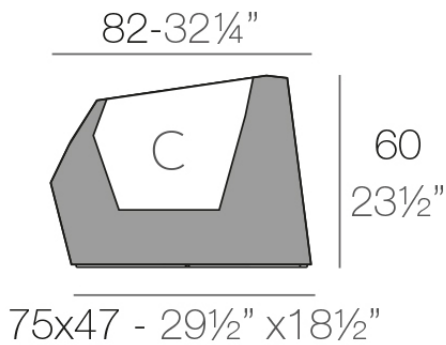

Info

Description

Pot made of polyethylene resin by rotational moulding. 100% Recyclable. Item suitable for indoor and outdoor use. Available in different finishes.

Weight: 12 Kg

FAZ Macetero bajo XL C = 27 L
FAZ Down planter XL C = 7 gal