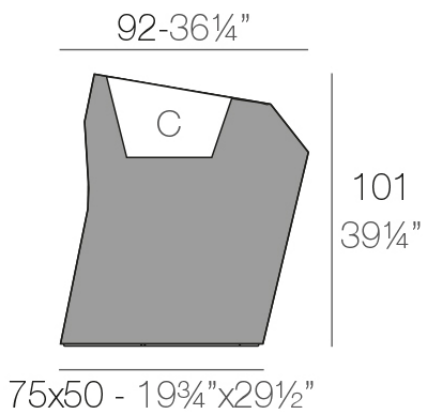

Info

Description

Pot made of polyethylene resin by rotational moulding. 100% Recyclable. Item suitable for indoor and outdoor use. Available in different finishes.

Weight: 24 Kg

FAZ Macetero medio XL C = 50 L
FAZ Medium planter XL C = 13 gal