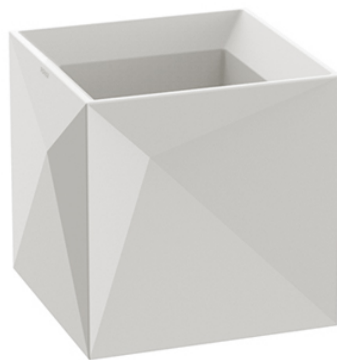

Info

Description

Pot made of polyethylene resin by rotational moulding. 100% Recyclable. Item suitable for indoor and outdoor use. Available in different finishes.

Weight: 5.1 Kg

FAZ Maceta C = 38 L
FAZ Planter C = 10 gal