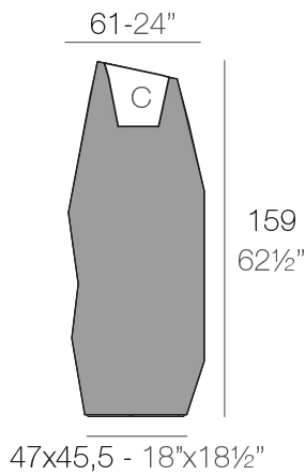

Info

Description

Pot made of polyethylene resin by rotational moulding. 100% Recyclable. Item suitable for indoor and outdoor use. Available in different finishes.

Weight: 22 Kg

FAZ Macetero alto XL C = 29 L
FAZ High planter XL C = 7½ gal