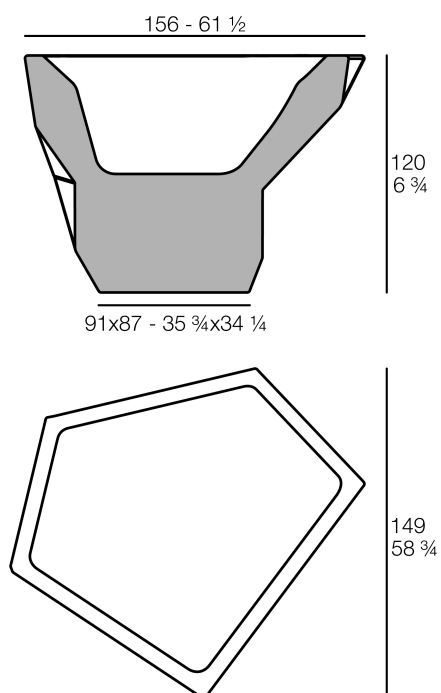

Info

Description

Weight: 47 Kg

FAZ Jarron Alto   C = 400L
FAZ High Planter   C = 105 3/4 gal