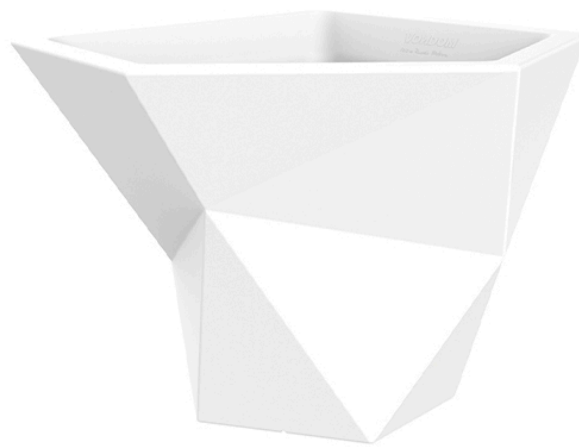

Ambients

Faz pot 160x150x120

by Ramón Esteve

Faz is a modular collection of outdoor furniture and planters designed by Ramón Esteve for Vondom. He is the architect of harmony, serenity, timelessness and universality, and he has created mineral and emphatic shapes that make Faz a design that contextualizes with homes and installations. An ambience, encircling as a result of the blissful combination of the material and lighting, so that the sole sensation would be its fusion.