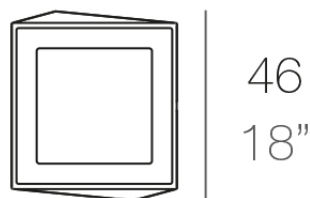

Info

Description

Pot made of polyethylene resin by rotational moulding. 100% Recyclable. Item suitable for indoor and outdoor use. Available in different finishes.

Weight: 5.1 Kg

FAZ Maceta C = 38 L
FAZ Planter C = 10 gal