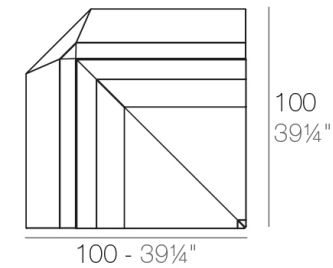

FAZ Sofá Módulo Esquina 90°
FAZ Sectional Sofa Corner 90°