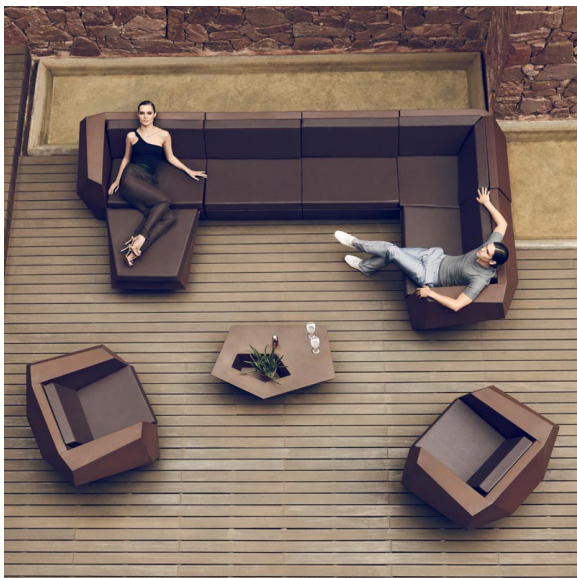

Outdoor fabrics are waterproof 50% recycled acrylic, 47% acrylic and 3% PE.

SAVANE

VONDOM

white 1501

tornado 1503

whisper 1502

Outdoor fabrics are waterproof 100% acrylic.

Ambients