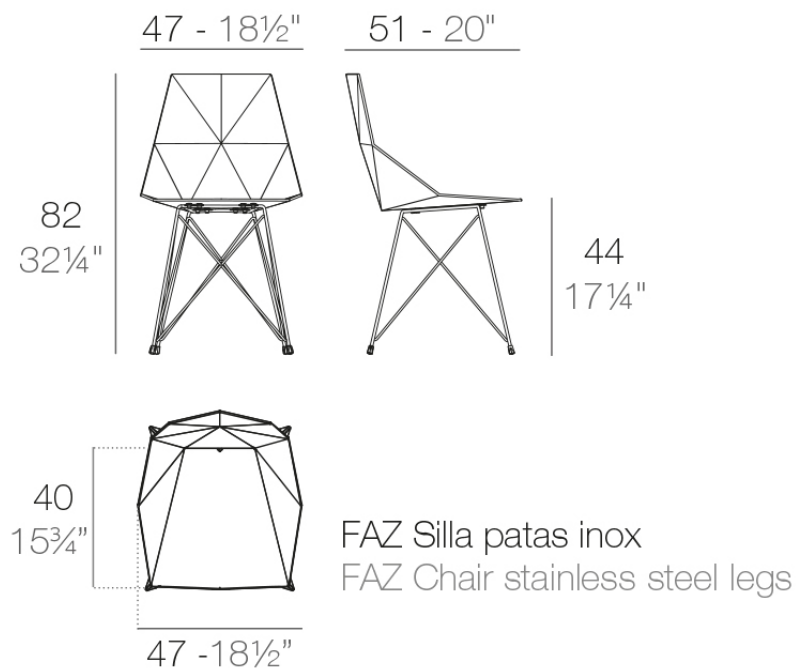

Info

Description

One piece moulded seat and back polypropylene chair. The legs are made in stainless steel with lacquer in a colour to match the seat. Item suitable for indoor and outdoor use.

Weight: 2.53 Kg

Info

Description

One piece moulded seat and back polypropylene chair. The legs are made in stainless steel with lacquer in a colour to match the seat. Item suitable for indoor and outdoor use.

Weight: 5.03 Kg

Info

Description

One piece moulded seat and back polypropylene chair, with clear polycarbonate legs. Item suitable for indoor and outdoor use.

Weight: 3.81 Kg

Finishes

finishes

BASIC PP
Ref. 54062

white

Info

Description

One piece moulded seat and back polypropylene chair, with clear polycarbonate legs. Item suitable for indoor and outdoor use.

Weight: 4.31 Kg

Finishes

finishes

BASIC PP
Ref. 54063

white