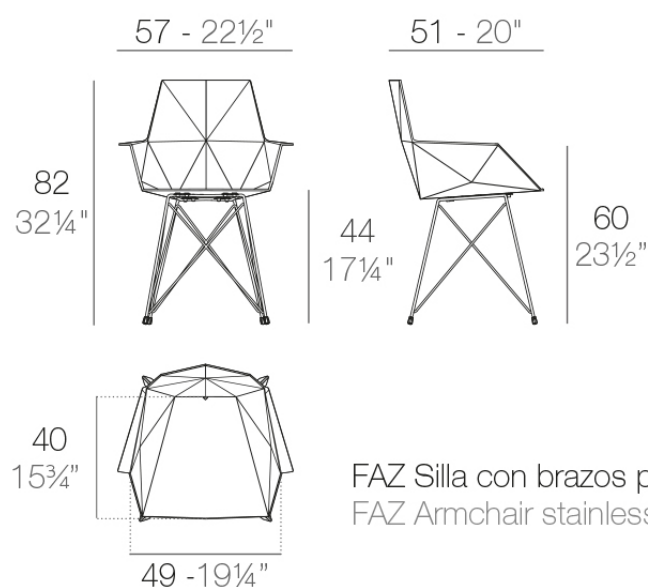

Info

Description

One piece moulded seat and back polypropylene chair. The legs are made in stainless steel with lacquer in a colour to match the seat. Item suitable for indoor and outdoor use.

Weight: 2.53 Kg

Info

Description

One piece moulded seat and back polypropylene chair. The legs are made in stainless steel with lacquer in a colour to match the seat. Item suitable for indoor and outdoor use.

Weight: 5.03 Kg