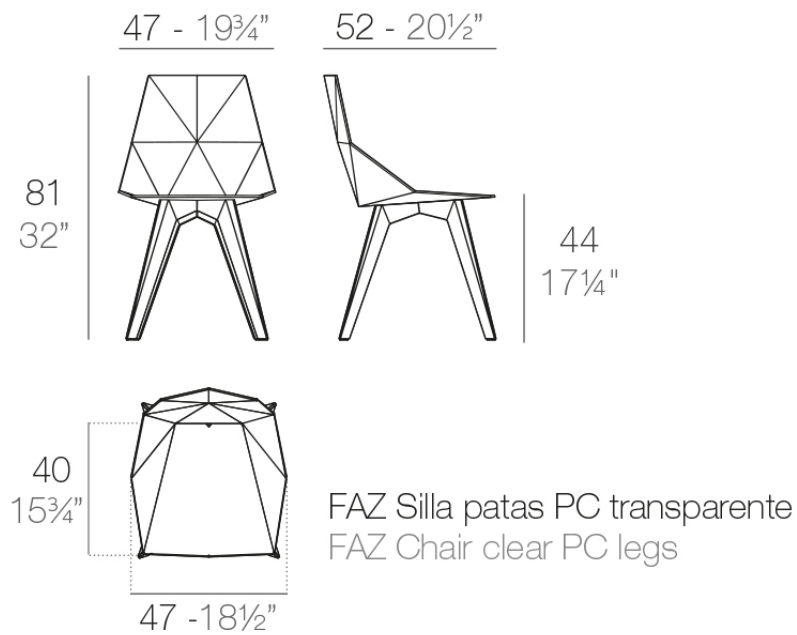

Info

Description

One piece moulded seat and back polypropylene chair. The legs are made in stainless steel with lacquer in a colour to match the seat. Item suitable for indoor and outdoor use.

Weight: 2.53 Kg

Info

Description

One piece moulded seat and back polypropylene chair. The legs are made in stainless steel with lacquer in a colour to match the seat. Item suitable for indoor and outdoor use.

Weight: 5.03 Kg

Info

Description

One piece moulded seat and back polypropylene chair, with clear polycarbonate legs. Item suitable for indoor and outdoor use.

Weight: 3.81 Kg

Finishes

finishes

BASIC PP
Ref. 54062

white