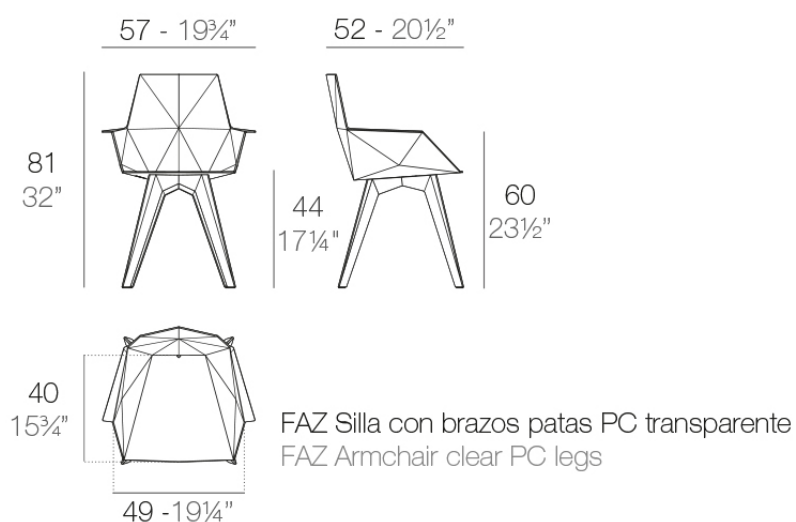

Info

Description

One piece moulded seat and back polypropylene chair, with clear polycarbonate legs. Item suitable for indoor and outdoor use.

Weight: 3.81 Kg

Finishes

finishes

BASIC PP
Ref. 54062

white

Info

Description

One piece moulded seat and back polypropylene chair, with clear polycarbonate legs. Item suitable for indoor and outdoor use.

Weight: 4.31 Kg

Finishes

finishes

BASIC PP
Ref. 54063

white