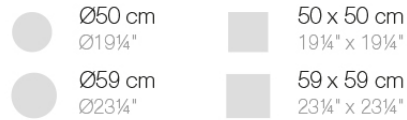

Info

Description

Extruded aluminum tube with cast aluminum base coated with epoxy baked painting. Item suitable for indoor and outdoor use. Table top not included.

Weight: 5 Kg

BASE 3 LEGS - BASE 3 PATAS

fixed top / fijo ref. 54127
collapsible top / abatible ref. 54127T
fixed for glass / fijo para vidrio ref. 54127V

FAZ BASE MESA Ø65 H105
FAZ TABLE BASE Ø25½" H41¼"

TABLE TOPS OPTIONS - OPCIONES SOBRES

Finishes

finishes

Fixed

Ref. 54127

white

british gray