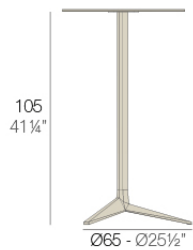

Info

Description

Extruded aluminum tube with cast aluminum base coated with epoxy baked painting. Item suitable for indoor and outdoor use. Table top not included.

Weight: 5 Kg

BASE 3 LEGS - BASE 3 PATAS

fixed top / fijo ref. 54127
collapsible top / abatible ref. 54127T
fixed for glass / fijo para vidrio ref. 54127V

FAZ BASE MESA Ø65 H105
FAZ TABLE BASE Ø25½" H41¼"

TABLE TOPS OPTIONS - OPCIONES SOBRES

Finishes

finishes

Fixed

Ref. 54127

white

british gray