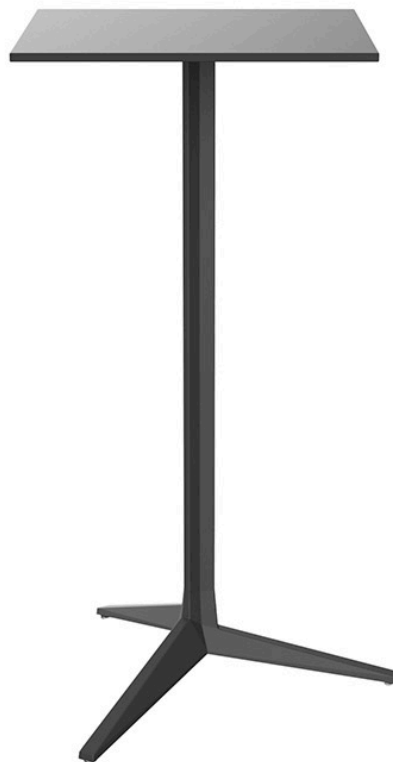

Faz table base h:105cm

by Ramón Esteve

Faz is a modular collection of outdoor furniture and planters designed by Ramón Esteve for Vondom. He is the architect of harmony, serenity, timelessness and universality, and he has created mineral and emphatic shapes that make Faz a design that contextualizes with homes and installations. An ambience, encircling as a result of the blissful combination of the material and lighting, so that the sole sensation would be its fusion.

Info

Description

Extruded aluminum tube with cast aluminum base coated with epoxy baked painting. Item suitable for indoor and outdoor use. Table top not included.

Weight: 5 Kg

BASE 3 LEGS - BASE 3 PATAS

fixed top / fijo ref. 54127
collapsible top / abatible ref. 54127T
fixed for glass / fijo para vidrio ref. 54127V

FAZ BASE MESA Ø65 H105
FAZ TABLE BASE Ø25½" H41¼"

TABLE TOPS OPTIONS - OPCIONES SOBRES

Finishes

finishes

Fixed

Ref. 54127

white

british gray

melon

mostaza

Powder coated aluminum base with 90° collapsable attachment made of polyamide and fiber glass

Fixed glass
Ref. 54127V

white

british gray

traffic gray

black