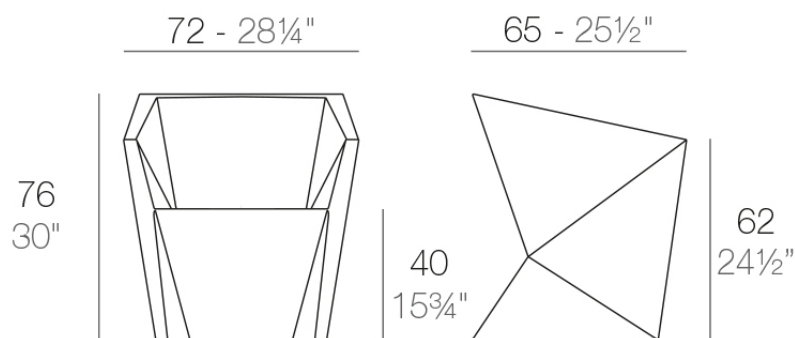

Info

Description

Made of polyethylene resin by rotational moulding. 100% Recyclable. Item suitable for indoor and outdoor use. Available in different finishes.

Weight: 12.02 Kg

FAZ Silla con Brazos
FAZ Armchair