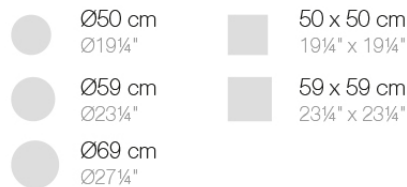

### Description

Extruded aluminum tube with cast aluminum base coated with epoxy baked painting. Item suitable for indoor and outdoor use. Table top not included.

Weight: 0.86 Kg

BASE - BASE

fixed top / fijo *ref. 66007*  
collapsible top / abatible *ref. 66007T*  
fixed for glass / fijo para vidrio *ref. 66007V*

DELTA BASE MESA Ø62 H73  
DELTA TABLE BASE Ø24 1/2" H28 3/4"

TABLE TOPS OPTIONS - OPCIONES SOBRES