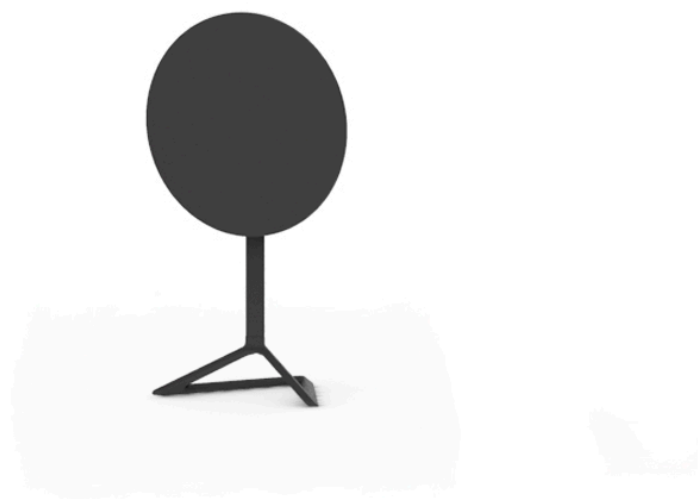

## Delta table base h:73cm

by Jorge Pensi

The Delta furniture design collection, designed by Jorge Pensi for Vondom. Is made to fit in with exterior or interior contemporary spaces.

### Description

Extruded aluminum tube with cast aluminum base coated with epoxy baked painting. Item suitable for indoor and outdoor use. Table top not included.

Weight: 0.86 Kg

BASE - BASE

fixed top / fijo *ref. 66007*  
collapsible top / abatible *ref. 66007T*  
fixed for glass / fijo para vidrio *ref. 66007V*