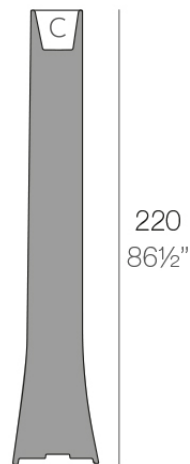

VONDOM

DMX and Home WIFI DMX. (Remote control included).

Ambients

Bones planter 35x41x200

by Ludovica + Roberto Palomba

Bones the elegant collection of flowerpots designed by the italian architects Ludovica+Roberto Palomba for Vondom.

Info

Description

Pot made of polyethylene resin by rotational moulding. 100% Recyclable. Item suitable for indoor and outdoor use. Available in different finishes.

Weight: 27 Kg

41-16 1/4"

BONES Maceta 220 C = 4 L
BONES Planter 220 C = 1 gal