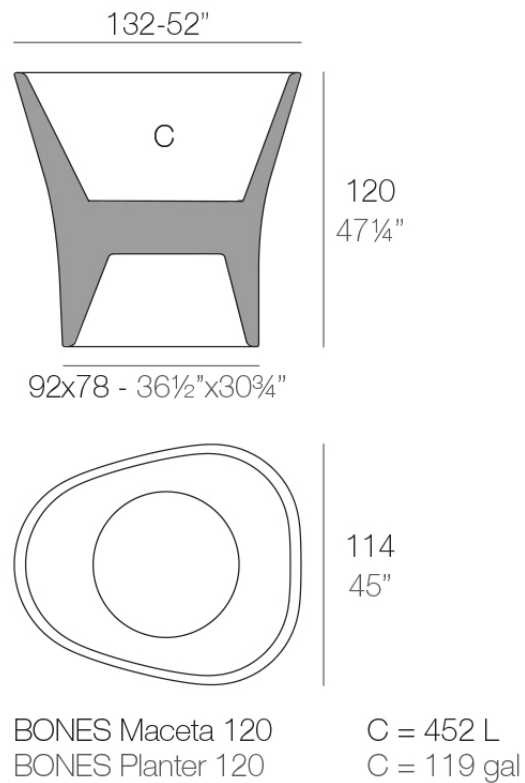

Weight: 44.01 Kg

Finishes

finishes

BASIC

Ref. 57004A

purjai red

orange

ice