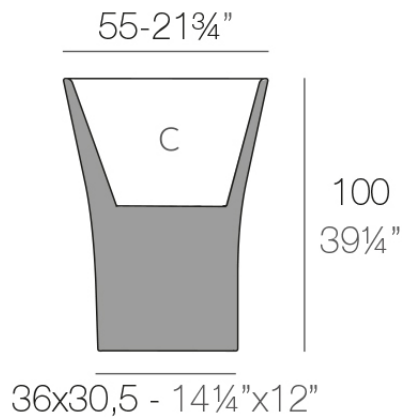

Info

Description

Pot made of polyethylene resin by rotational moulding. 100% Recyclable. Item suitable for indoor and outdoor use. Available in different finishes.

Weight: 8.51 Kg

BONES Maceta 100 C = 30,5 L
BONES Planter 100 C = 8 gal