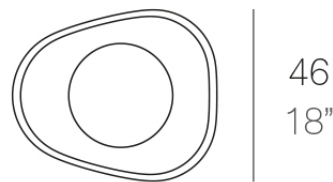

Info

Description

Pot made of polyethylene resin by rotational moulding. 100% Recyclable. Item suitable for indoor and outdoor use. Available in different finishes.

Weight: 8.51 Kg

BONES Maceta 100 C = 30,5 L
BONES Planter 100 C = 8 gal