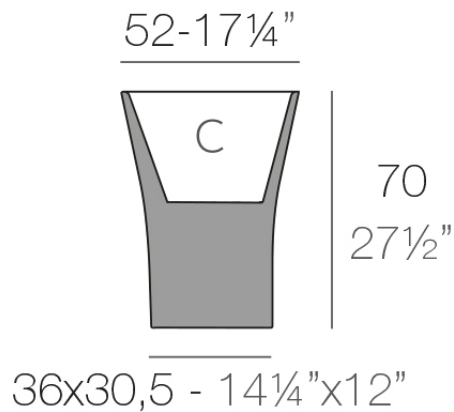

Weight: 6 Kg

BONES Maceta 70
BONES Planter 70

C = 29 L
C = 7¾ gal

Finishes

finishes

BASIC

Ref. 57002A

green