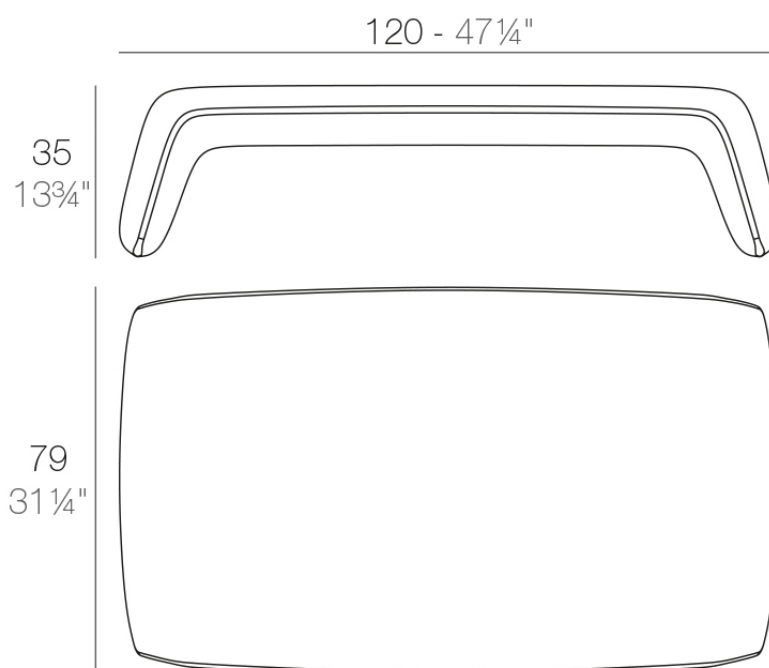

Info

Description

Made of polyethylene resin by rotational moulding. 100% Recyclable. Item suitable for indoor and outdoor use. Available in different finishes.

Weight: 15 Kg

BLOW Mesa Baja
BLOW Low Table

Finishes