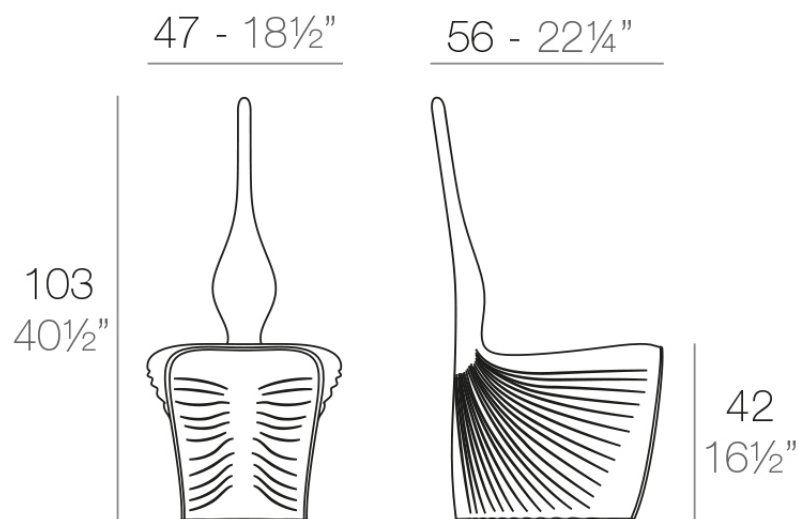

### Description

Made of polyethylene resin by rotational moulding. 100% Recyclable. Item suitable for indoor and outdoor use. Available in different finishes.

Weight: 3.65 Kg

BIOPHILIA Silla  
BIOPHILIA Chair