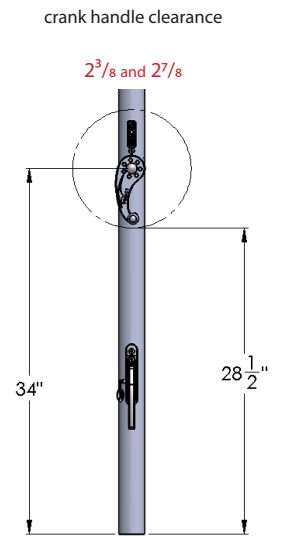

Dimension Tolerances ± 2"
Dimensions shown correspond to indicated lift system
Options are subject to change without notice
Some options are only available in certain sizes and shapes

2" security base stem height not included