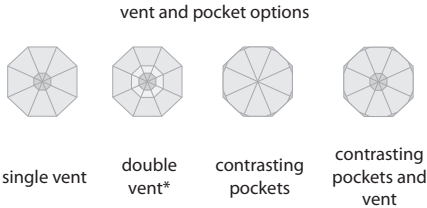

ocean master & plantation MAX classic (cont.)

finish options

standard

powder coat

aluma-TEAK

Dimension Tolerances +.2"
Dimensions shown correspond to indicated lift system
Options are subject to change without notice
Some options are only available in certain sizes and shapes