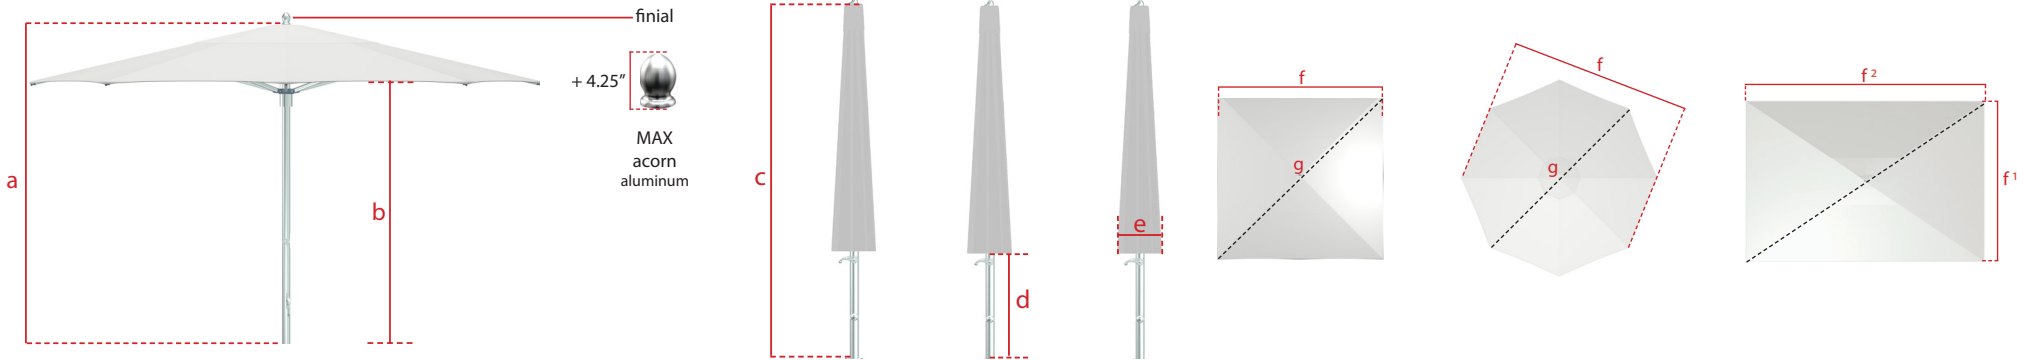

# "auto-loc-lift" marine pulley lift

classic	sizes [ft/m]	Pole Diameter	mast height (open position) a (in/cm)	canopy clearance b (in/cm)	mast height (closed position) c (in/cm)	table clearance d (in/cm)	closed parasol width e (in/cm)	flat to flat (Open Umbrella) f (in/cm)	point to point g (in/cm)	canopy area coverage ft²
	8.0' / 2.45m	2 <sup>3</sup> / <sub>8</sub>	101 / 257	86 / 218	101 / 257	35 / 89	17 / 43	97 / 246	135 / 343	62.3
	10.0' / 3.0m	2 <sup>3</sup> / <sub>8</sub>	104 / 264	86 / 218	104 / 264	21 / 53	16 / 41	120 / 305	170 / 432	98
	9.0' / 2.75m	2 <sup>3</sup> / <sub>8</sub>	97 / 246	84 / 213	97 / 246	38 / 97	14 / 36	101 / 157	109 / 277	57.3
	11.0' / 3.4m	2 <sup>3</sup> / <sub>8</sub>	104 / 264	84 / 213	106 / 269	36 / 91	22 / 56	124 / 315	134 / 340	88
	8.0' x 12.0' 2.45m x 3.65m	2 <sup>3</sup> / <sub>8</sub>	100 / 254	92 / 234	106 / 269	15 / 38	14 / 36	f <sup>1</sup> X f <sup>2</sup> 98 x 143 249 x 363	173 / 439	97.3