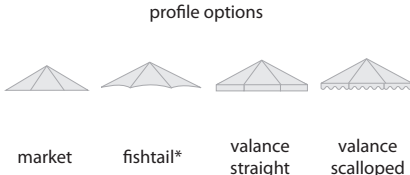

ocean master & plantation MAX classic (cont.)

finish options

standard

powder coat

aluma-TEAK

Dimension Tolerances +.2"
Dimensions shown correspond to indicated lift system
Options are subject to change without notice
Some options are only available in certain sizes and shapes