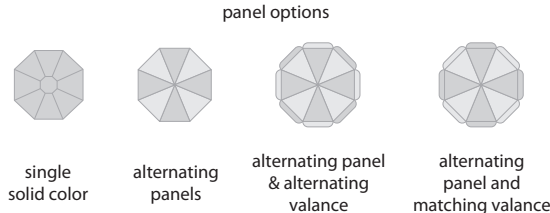

ocean master & plantation MAX classic (cont.)

finish options

standard

powder coat

aluma-TEAK

Dimension Tolerances +.2"
Dimensions shown correspond to indicated lift system
Options are subject to change without notice
Some options are only available in certain sizes and shapes