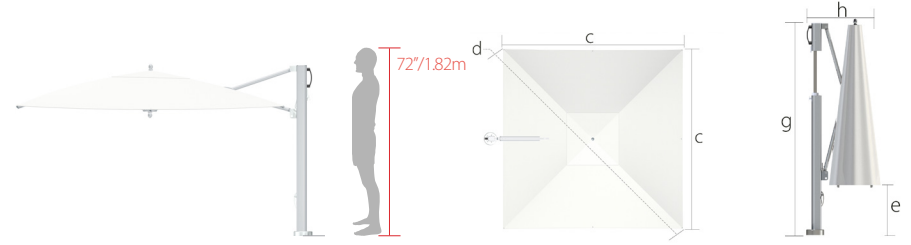

# bay master & vineyard fiberflex "POOL SIDE, SWIM-under" cantilever

**cantilever**

sizes  
[ft/m]

mast height  
(open, including  
finial)

canopy height

flat to flat  
(diameter)

point to point  
(diameter)

table clearance

mast diameter

total height  
(closed)

folded canopy  
(diameter)

mast to flat  
(including mast)

**square**

8.0' / 2.45m

60.5/154

45/114

96/244

137/348

14/35.5

3.6/9.2

80/203

20/51

103/262

## profile options

market

valance  
straight

valance  
scalloped

binding