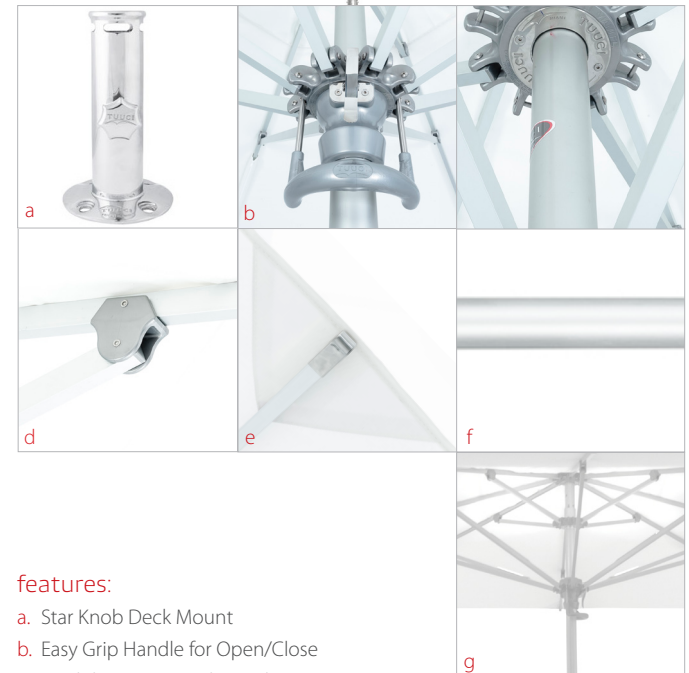

# bay master MAX

essential parasols

Introducing the new Bay Master MAX with style and aesthetics that impress guests and engineering and tenacity that impresses businesses. The Bay Master MAX features sophisticated metallurgy, genius lever design and effortless kinetics that make operation a breeze. Engineered with a telescoping mast that allows for easy operation over tables and chairs. Modular design allows for replacement parts, should you ever need them, because they are built to last season after season. Complement your outdoor area with the new TUUCI Bay Master MAX.

## features:

- a. Star Knob Deck Mount
- b. Easy Grip Handle for Open/Close
- c. Modular Mono Bracket Hub System
- d. MAX Reinforced Strut Joints
- e. Stainless Steel Endcaps
- f. 2 3/8" OD Mast
- g. Light option. On-Off Touch Switch

## shapes & sizes

### octagon

ft. / m.  
14.0' / 4.25