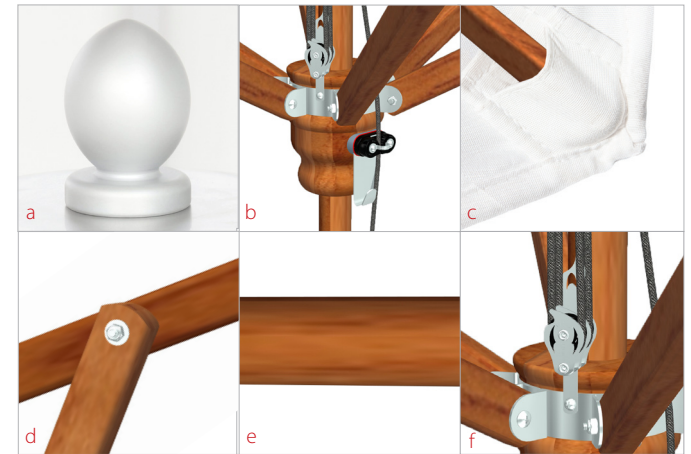

### octagon

ft. / m.  
7.5' / 2.25  
9.0' / 2.75  
11.5' / 3.6  
13.0' / 4.0

### hexagon

ft. / m.  
8.5' / 2.6  
10.0' / 3.0

TUUCI

## features:

- a. Stainless Steel Acorn Finial
- b. Solid Hardwood Hub with Stainless Steel Banded Bracket System
- c. Ballistic-Reinforced Pocket Construction
- d. Durable Strut Joints
- e. Premium Hardwood Mast
- f. Easy Replaceable Parts