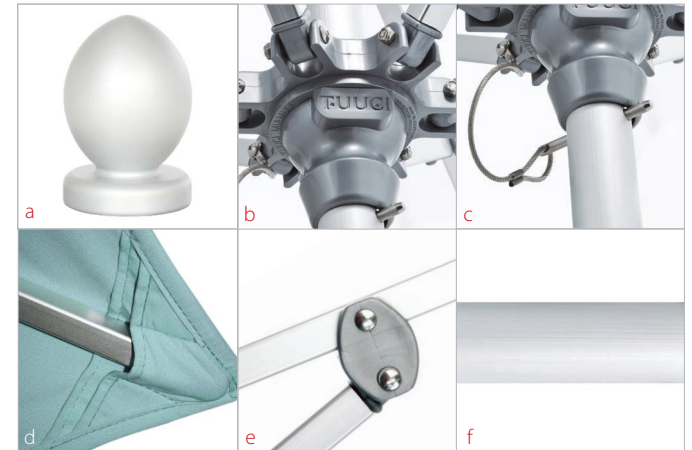

bay master aluminum classic

essential parasols

The Bay Master parasol with marine-grade aluminum struts is our most durable promotional parasol collection. Intended for most commercial settings, this parasol features an extremely durable and rigid aluminum strut system. Proven in high traffic areas, ocean-front installations and exposed street-side locations, the Bay Master Classic is guaranteed to endure most types of weather conditions.

features:

- a. Stainless Steel Acorn Finial
- b. Silver Delrin Hub System
- c. Manual Lift w/ Stainless Steel Security Pin
- d. Reinforced Pocket Construction
- e. Reinforced Strut Joints
- f. Marine Satin Anodized Mast

TUUCI

features:

- a. Stainless Steel Acorn Finial
- b. Copper Delrin Hub System
- c. Reinforced Pocket Construction
- d. Reinforced Strut Joints
- e. Dura-TEAK Mast
- f. Manual Lift w/ Stainless Steel Security Pin

shapes & sizes

square

ft. / m.
5.5' / 1.65
6.5' / 2.0
7.5' / 2.25
8.0' / 2.4

octagon

ft. / m.
7.5' / 2.25
9.0' / 2.75
10.5' / 3.2

hexagon

ft. / m.
7.0' / 2.15
8.5' / 2.6
10.0' / 3.0

rectangle