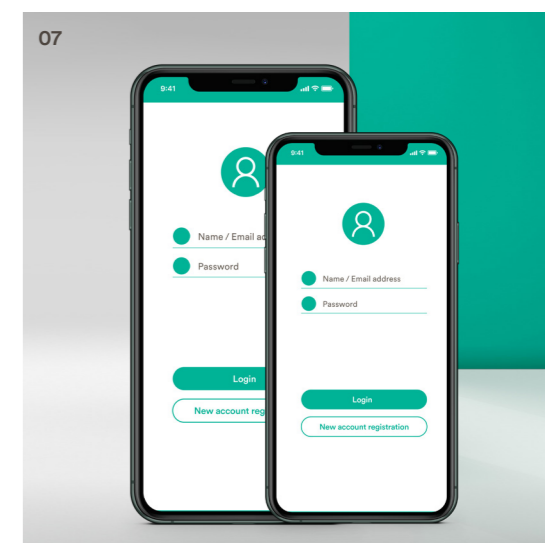

01 Ovation is available as Single Sided, Back to Back, 90° and 120° desking solutions.

02 Like the arteries of a transport system, we have redesigned the way we route soft wiring, concealing it in an enclosed cable pathway with removable segregation and

multiple access points to keep the system running smoothly and efficiently.

03 A unique cable bridge option allows the user to conceal and segregate soft wiring from work point to work point.

04 Ovation's optional Power Pocket Modesty allows for

up to 6xGPO points and provides a clean and easy solution for excess cabling.

05 Acoustic screens are available at two heights with PET and upholstered finish options. Framed and Frameless options are both available.

06 Electric height-adjustable

Ovation frames can be pre-programmed to three different height settings and come with an in-built 'Impact-Stop' response.

07 Electric height-adjustable Ovation desks have the option to integrate smartphone-based controls via our Bluetooth Wellness App.