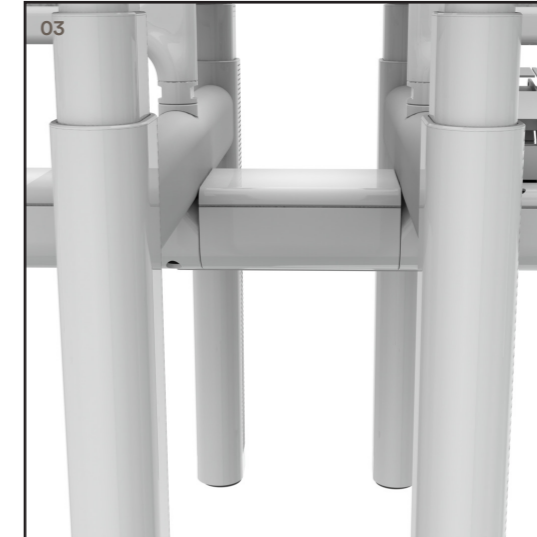

01 Ovation is available as Single Sided, Back to Back, 90° and 120° desking solutions.

02 Like the arteries of a transport system, we have redesigned the way we route soft wiring, concealing it in an enclosed cable pathway with removable segregation and

multiple access points to keep the system running smoothly and efficiently.

03 A unique cable bridge option allows the user to conceal and segregate soft wiring from work point to work point.

04 Ovation's optional Power Pocket Modesty allows for

up to 6xGPO points and provides a clean and easy solution for excess cabling.

05 Acoustic screens are available at two heights with PET and upholstered finish options. Framed and Frameless options are both available.

06 Electric height-adjustable

Ovation frames can be pre-programmed to three different height settings and come with an in-built 'Impact-Stop' response.

07 Electric height-adjustable Ovation desks have the option to integrate smartphone-based controls via our Bluetooth Wellness App.