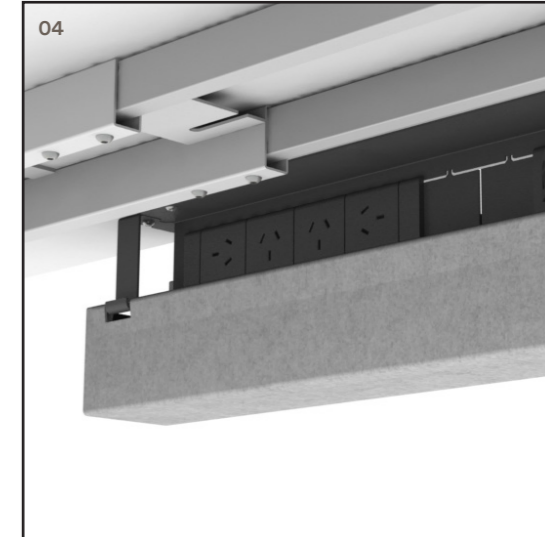

01 Ovation is available as Single Sided, Back to Back, 90° and 120° desking solutions.

02 Like the arteries of a transport system, we have redesigned the way we route soft wiring, concealing it in an enclosed cable pathway with removable segregation and

multiple access points to keep the system running smoothly and efficiently.

03 A unique cable bridge option allows the user to conceal and segregate soft wiring from work point to work point.

04 Ovation's optional Power Pocket Modesty allows for

up to 6xGPO points and provides a clean and easy solution for excess cabling.

05 Acoustic screens are available at two heights with PET and upholstered finish options. Framed and Frameless options are both available.

06 Electric height-adjustable

Ovation frames can be pre-programmed to three different height settings and come with an in-built 'Impact-Stop' response.

07 Electric height-adjustable Ovation desks have the option to integrate smartphone-based controls via our Bluetooth Wellness App.