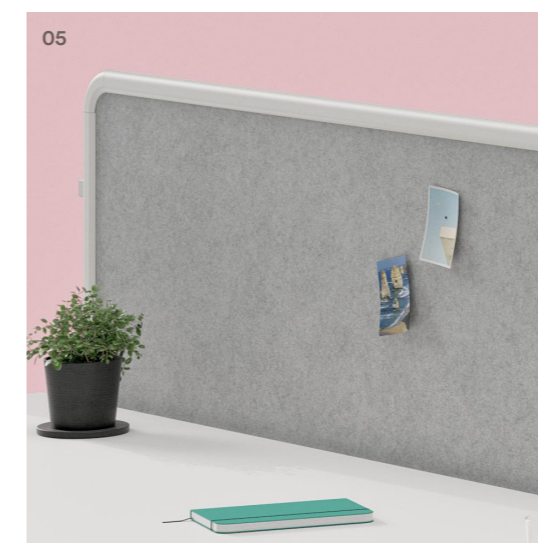

01 Ovation is available as Single Sided, Back to Back, 90° and 120° desking solutions.

02 Like the arteries of a transport system, we have redesigned the way we route soft wiring, concealing it in an enclosed cable pathway with removable segregation and

multiple access points to keep the system running smoothly and efficiently.

03 A unique cable bridge option allows the user to conceal and segregate soft wiring from work point to work point.

04 Ovation's optional Power Pocket Modesty allows for

up to 6xGPO points and provides a clean and easy solution for excess cabling.

05 Acoustic screens are available at two heights with PET and upholstered finish options. Framed and Frameless options are both available.

06 Electric height-adjustable

Ovation frames can be pre-programmed to three different height settings and come with an in-built 'Impact-Stop' response.

07 Electric height-adjustable Ovation desks have the option to integrate smartphone-based controls via our Bluetooth Wellness App.